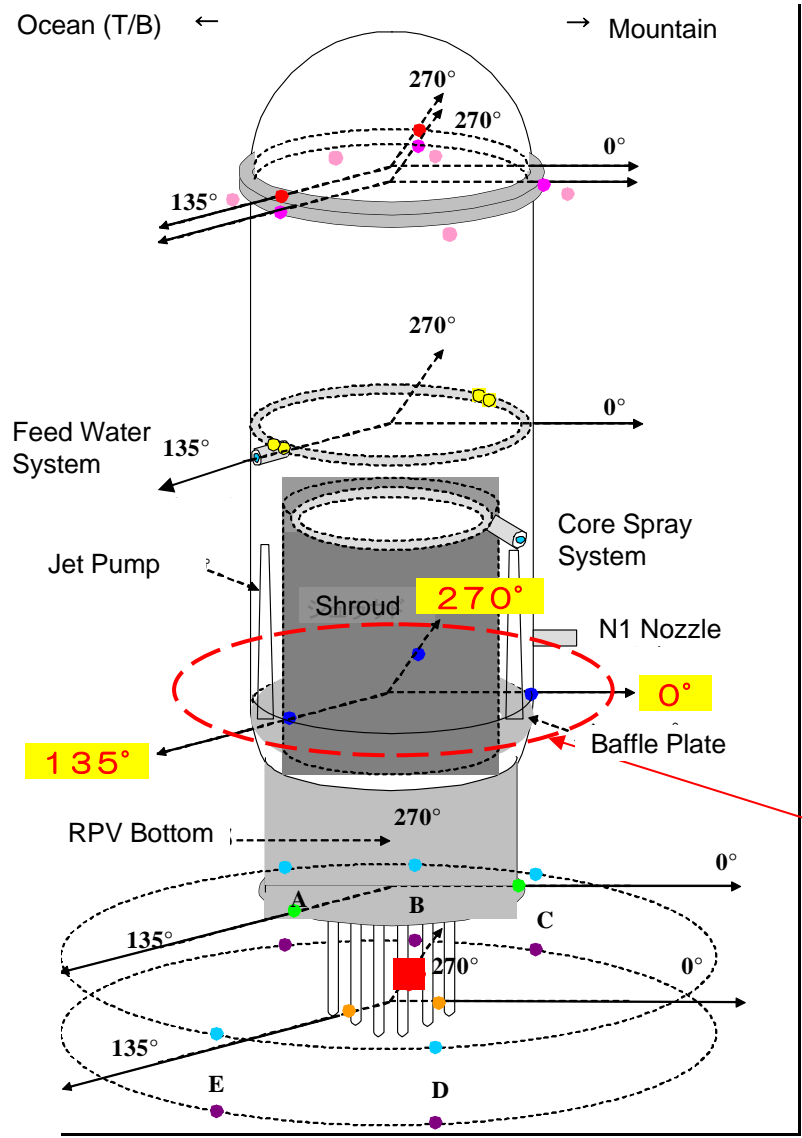

Unit 2 RPV Measuring Point

RPV upper bottom head temperature measuring point

Diagram 1. Unit 2 RPV Temperature Measuring Point