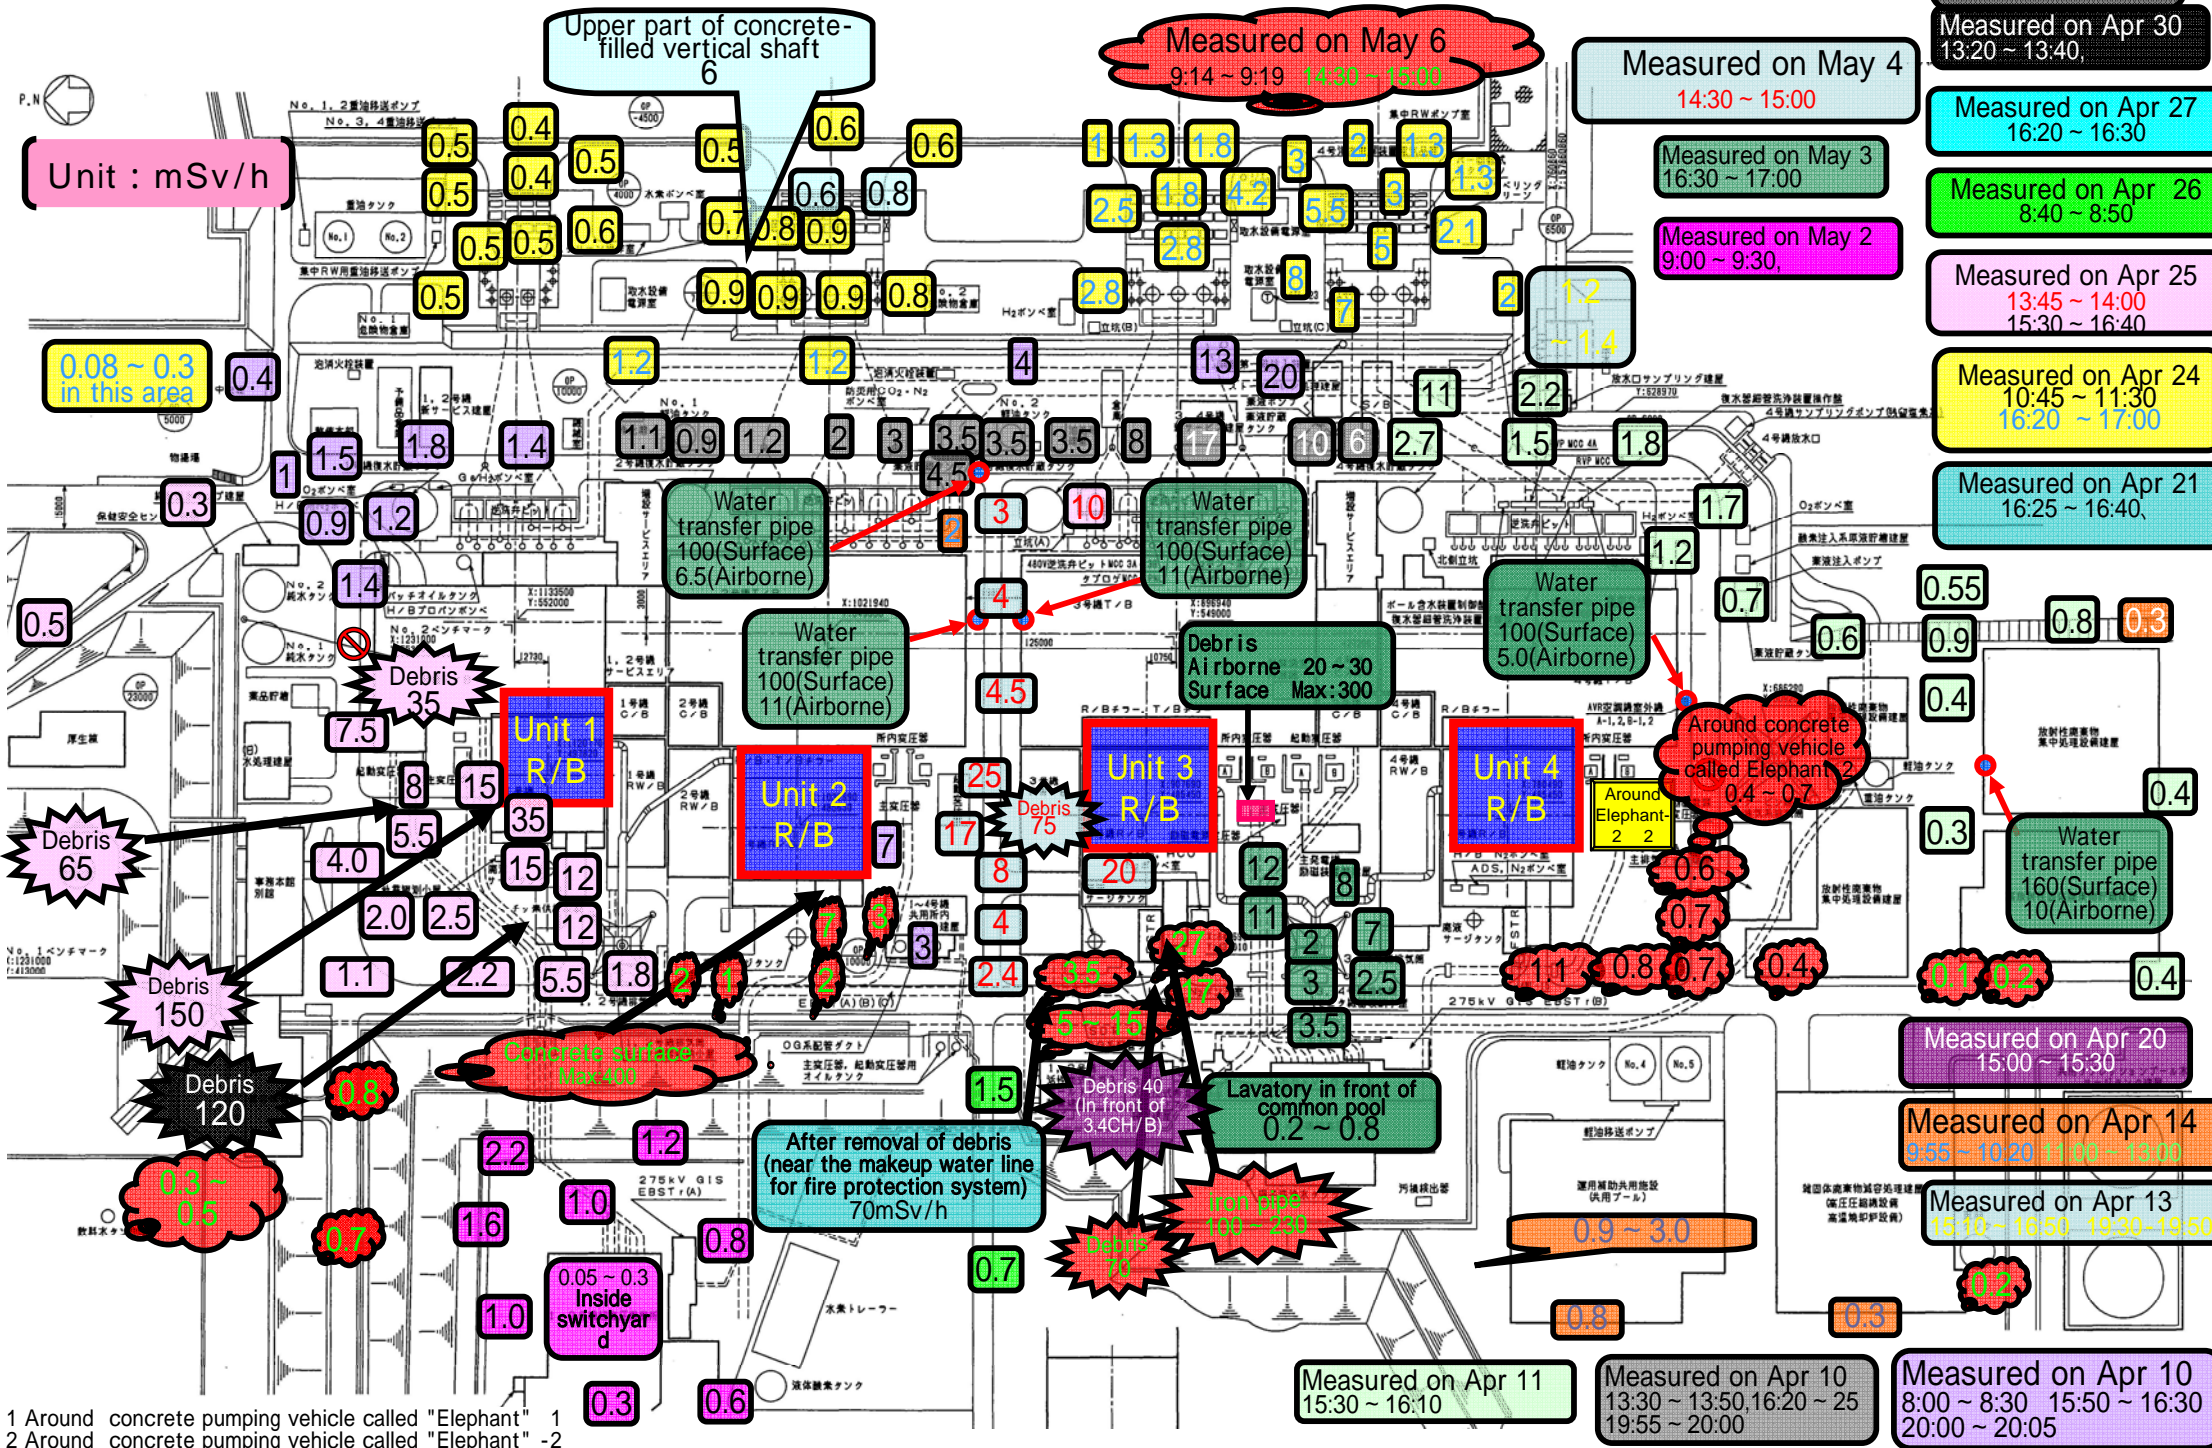

Survey map of Fukushima Daiichi Nuclear Power Station as of 17:00 on May 6, 2011

1 Around concrete pumping vehicle called "Elephant" 1
2 Around concrete pumping vehicle called "Elephant" -2

Survey map of Fukushima Daiichi Nuclear Power Station as of 17:00 on May 6, 2011