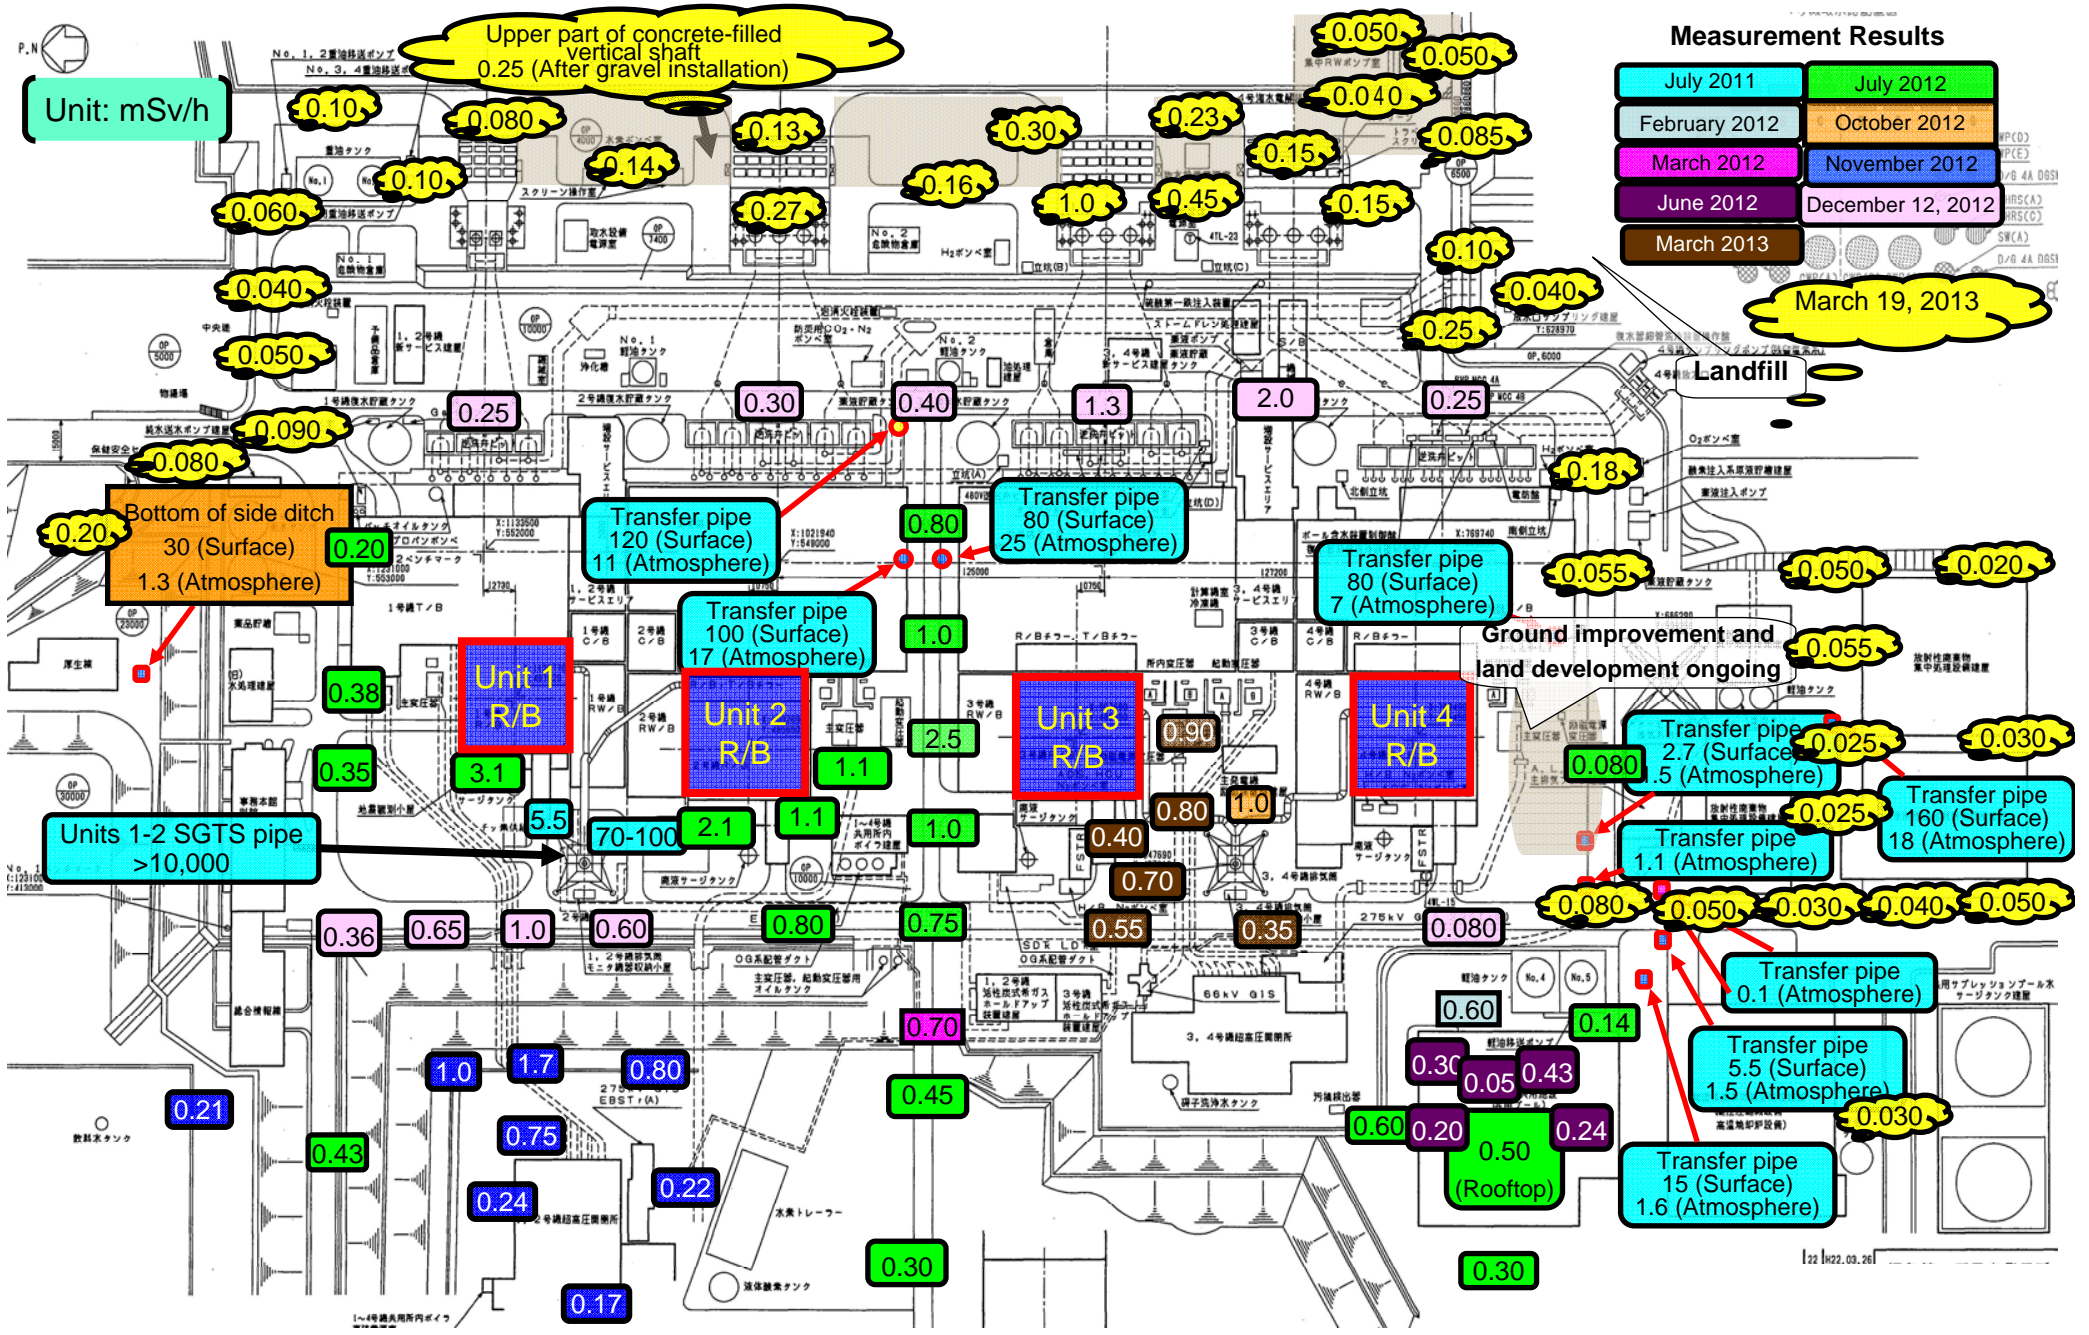

# Fukushima Daiichi NPS Survey Map (As of 5:00 PM on April 1, 2013)

### Measurement Results

July 2011	July 2012
February 2012	October 2012
March 2012	November 2012
June 2012	December 12, 2012
March 2013	

Unit: mSv/h