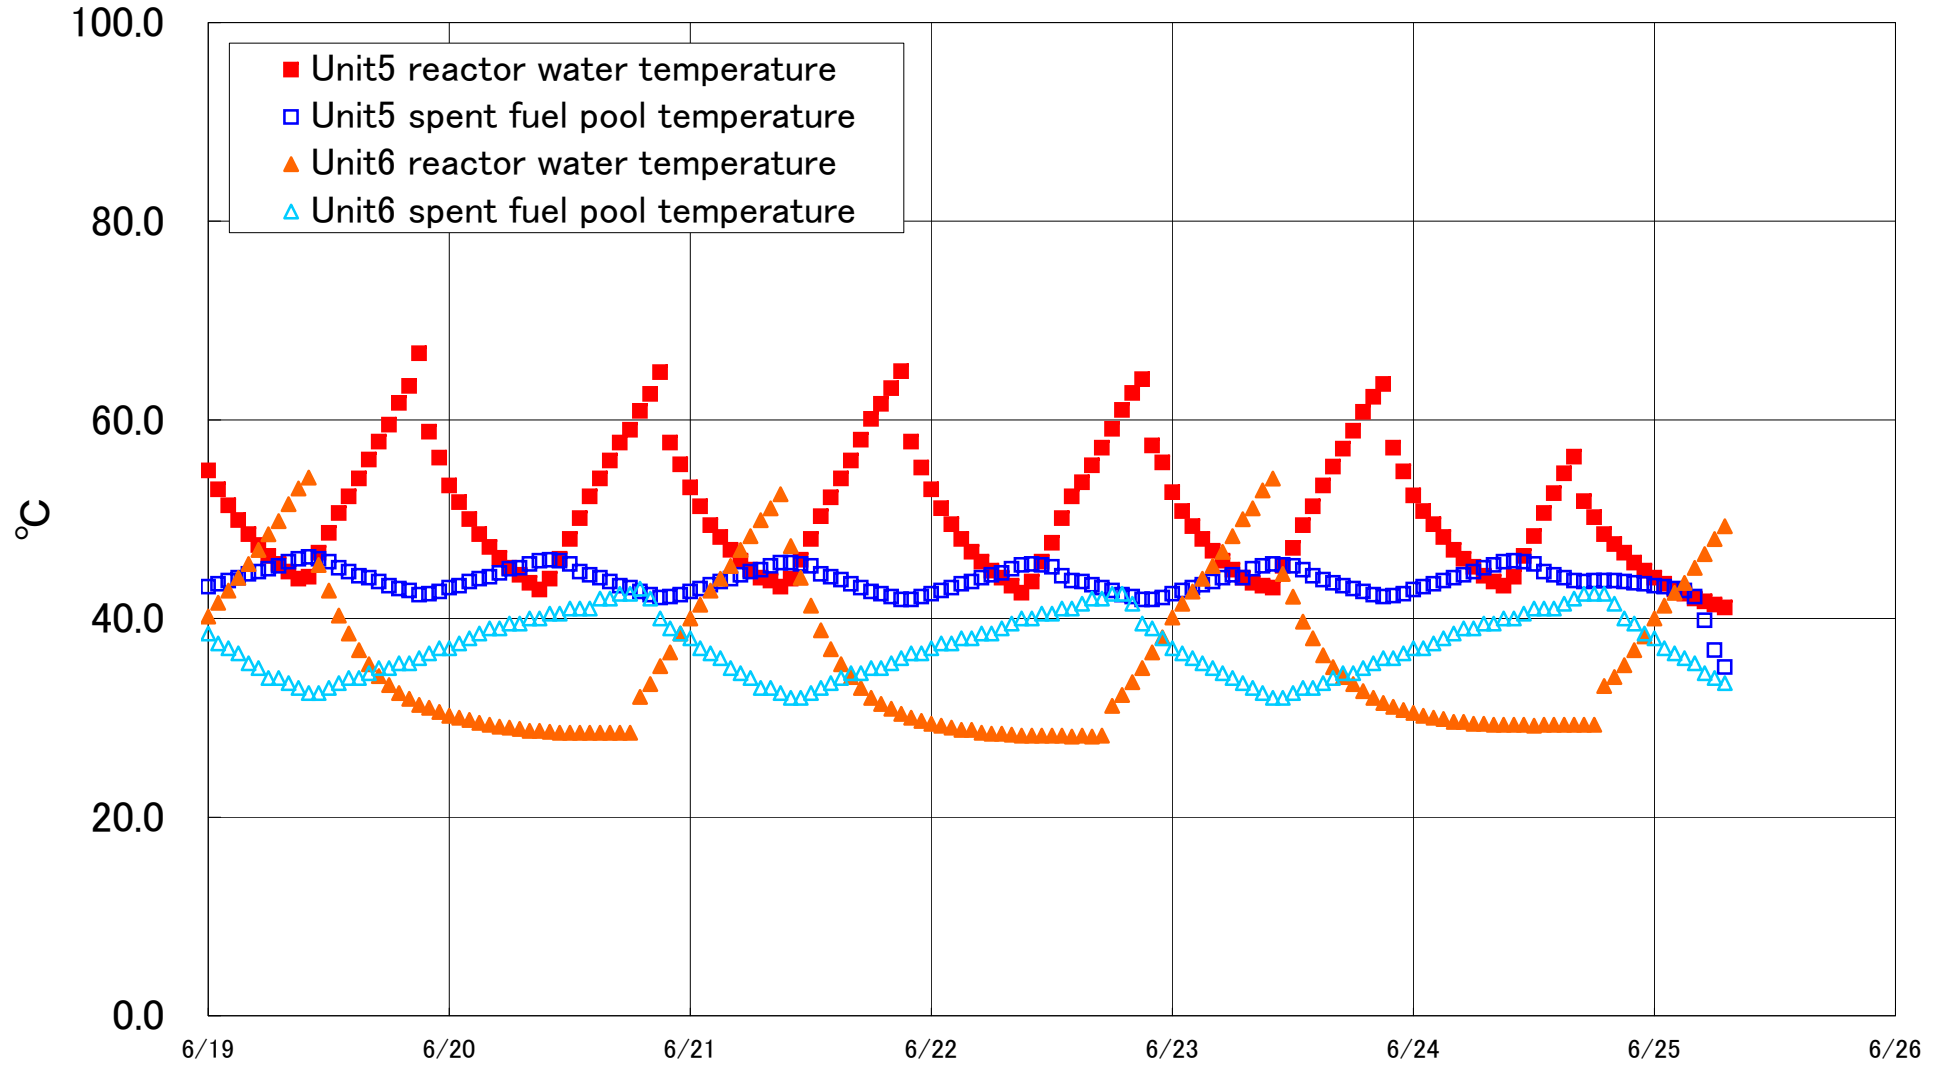

Fukushima Daiichi Nuclear Power Station Units 5·6 Reactor water /spent fuel pool temperature

Fukushima Daiichi Nuclear Power Station Unit5·6 Reactor water/spent fuel pool temperature

Date	Unit5 reactor water temperature	Unit5 spent fuel pool temperature	Unit6 reactor water temperature	Unit6 spent fuel pool temperature
6/22 15:00	53.7	43.7	28.2	41.5
6/22 16:00	55.4	43.4	28.1	42.0
6/22 17:00	57.2	43.1	28.2	42.0
6/22 18:00	59.1	42.8	31.2	42.5
6/22 19:00	61.0	42.4	32.3	42.5
6/22 20:00	62.7	42.2	33.6	41.5
6/22 21:00	64.1	41.9	35.0	39.5
6/22 22:00	57.4	41.9	36.6	39.0
6/22 23:00	55.7	42.1	38.1	38.0
6/23 0:00	52.7	42.5	40.1	37.0
6/23 1:00	50.8	42.8	41.5	36.5
6/23 2:00	49.3	43.1	42.7	36.0
6/23 3:00	48.0	43.4	44.0	35.5
6/23 4:00	46.8	43.7	45.3	35.0
6/23 5:00	45.8	44.1	46.7	34.5
6/23 6:00	44.9	44.4	48.3	34.0
6/23 7:00	44.1	44.1	50.0	33.5
6/23 8:00	43.6	45.0	51.1	33.0
6/23 9:00	43.3	45.3	52.9	32.5
6/23 10:00	43.1	45.5	54.1	32.0
6/23 11:00	45.3	45.4	44.5	32.0
6/23 12:00	47.1	45.3	42.2	32.5
6/23 13:00	49.4	44.9	39.7	33.0
6/23 14:00	51.3	44.3	38.0	33.0
6/23 15:00	53.4	43.9	36.3	33.5
6/23 16:00	55.3	43.6	35.1	34.0
6/23 17:00	57.1	43.3	34.1	34.5
6/23 18:00	58.9	43.0	33.4	34.5
6/23 19:00	60.8	42.7	32.7	35.0
6/23 20:00	62.3	42.4	32.0	35.5
6/23 21:00	63.6	42.2	31.5	36.0
6/23 22:00	57.2	42.3	31.1	36.0
6/23 23:00	54.8	42.5	30.8	36.5
6/24 0:00	52.4	42.9	30.5	37.0
6/24 1:00	50.8	43.2	30.2	37.0
6/24 2:00	49.5	43.5	30.0	37.5
6/24 3:00	48.2	43.8	29.9	38.0
6/24 4:00	46.9	44.1	29.6	38.5
6/24 5:00	46.0	44.4	29.6	39.0
6/24 6:00	45.2	44.7	29.4	39.0
6/24 7:00	44.3	45.1	29.4	39.5
6/24 8:00	43.7	45.4	29.3	39.5
6/24 9:00	43.3	45.7	29.3	40.0
6/24 10:00	44.2	45.8	29.3	40.0
6/24 11:00	46.3	45.7	29.3	40.5
6/24 12:00	48.3	45.5	29.2	41.0
6/24 13:00	50.6	44.7	29.3	41.0
6/24 14:00	52.6	44.4	29.3	41.0
6/24 15:00	54.6	44.1	29.3	41.5
6/24 16:00	56.3	43.8	29.3	42.0
6/24 17:00	51.8	43.7	29.3	42.5
6/24 18:00	50.2	43.8	29.3	42.5
6/24 19:00	48.5	43.8	33.2	42.5
6/24 20:00	47.5	43.8	34.1	41.5
6/24 21:00	46.6	43.7	35.3	40.0
6/24 22:00	45.6	43.6	36.8	39.5
6/24 23:00	44.8	43.5	38.2	38.5
6/25 0:00	44.1	43.3	40.0	38.0
6/25 1:00	43.5	43.2	41.3	37.0
6/25 2:00	42.9	43.0	42.6	36.5
6/25 3:00	42.5	42.8	43.6	36.0
6/25 4:00	42.0	42.2	45.1	35.5
6/25 5:00	41.7	39.8	46.5	34.5
6/25 6:00	41.4	36.8	48.0	34.0
6/25 7:00	41.1	35.1	49.3	33.5