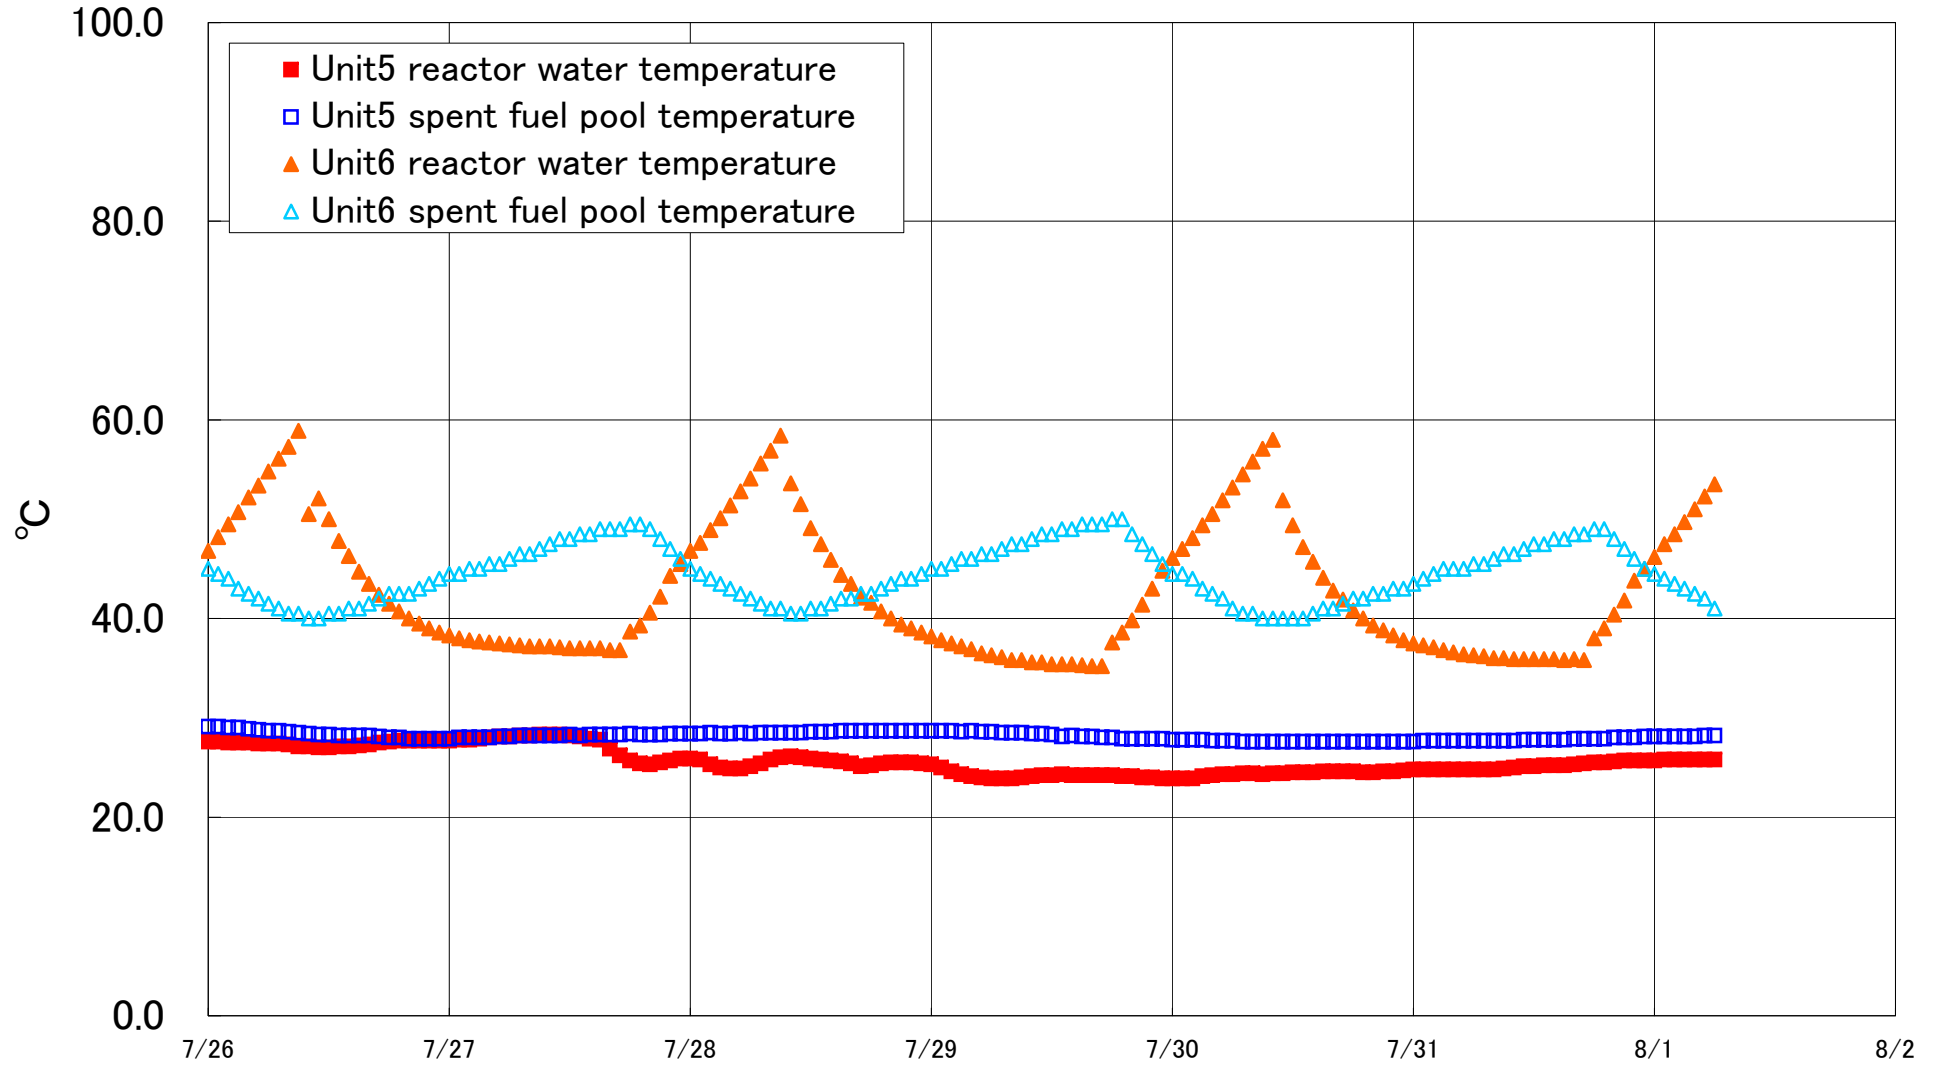

Fukushima Daiichi Nuclear Power Station Units 5·6 Reactor water /spent fuel pool temperature

Fukushima Daiichi Nuclear Power Station Unit5·6 Reactor water/spent fuel pool temperature

Date	Unit5 reactor water temperature	Unit5 spent fuel pool temperature	Unit6 reactor water temperature	Unit6 spent fuel pool temperature
7/29 14:00	24.2	28.2	35.4	49.0
7/29 15:00	24.2	28.1	35.3	49.5
7/29 16:00	24.2	28.1	35.2	49.5
7/29 17:00	24.2	28.0	35.2	49.5
7/29 18:00	24.2	28.0	37.6	50.0
7/29 19:00	24.1	27.9	38.6	50.0
7/29 20:00	24.1	27.9	39.8	48.5
7/29 21:00	24.0	27.9	41.4	47.5
7/29 22:00	24.0	27.9	43.0	46.5
7/29 23:00	23.9	27.9	44.8	45.5
7/30 0:00	23.9	27.8	46.1	44.5
7/30 1:00	23.9	27.8	47.0	44.5
7/30 2:00	23.9	27.8	48.1	44.0
7/30 3:00	24.1	27.8	49.4	43.0
7/30 4:00	24.2	27.7	50.5	42.5
7/30 5:00	24.3	27.7	51.9	42.0
7/30 6:00	24.3	27.7	53.2	41.0
7/30 7:00	24.4	27.6	54.5	40.5
7/30 8:00	24.4	27.6	55.8	40.5
7/30 9:00	24.3	27.6	57.1	40.0
7/30 10:00	24.4	27.6	58.0	40.0
7/30 11:00	24.4	27.6	51.9	40.0
7/30 12:00	24.5	27.6	49.4	40.0
7/30 13:00	24.5	27.6	47.2	40.0
7/30 14:00	24.5	27.6	45.7	40.5
7/30 15:00	24.6	27.6	44.1	41.0
7/30 16:00	24.6	27.6	42.8	41.0
7/30 17:00	24.6	27.6	41.9	41.5
7/30 18:00	24.6	27.6	40.8	42.0
7/30 19:00	24.5	27.6	40.0	42.0
7/30 20:00	24.5	27.6	39.3	42.5
7/30 21:00	24.6	27.6	38.8	42.5
7/30 22:00	24.6	27.6	38.3	43.0
7/30 23:00	24.7	27.6	37.8	43.0
7/31 0:00	24.8	27.6	37.5	43.5
7/31 1:00	24.8	27.7	37.3	44.0
7/31 2:00	24.8	27.7	37.1	44.5
7/31 3:00	24.8	27.7	36.8	45.0
7/31 4:00	24.8	27.7	36.6	45.0
7/31 5:00	24.8	27.7	36.4	45.0
7/31 6:00	24.8	27.7	36.3	45.5
7/31 7:00	24.8	27.7	36.2	45.5
7/31 8:00	24.8	27.7	36.0	46.0
7/31 9:00	24.9	27.7	36.0	46.5
7/31 10:00	25.0	27.7	35.9	46.5
7/31 11:00	25.1	27.8	35.9	47.0
7/31 12:00	25.1	27.8	35.9	47.5
7/31 13:00	25.2	27.8	35.9	47.5
7/31 14:00	25.2	27.8	35.9	48.0
7/31 15:00	25.2	27.8	35.8	48.0
7/31 16:00	25.3	27.9	35.9	48.5
7/31 17:00	25.4	27.9	35.8	48.5
7/31 18:00	25.5	27.9	38.0	49.0
7/31 19:00	25.5	27.9	39.0	49.0
7/31 20:00	25.6	28.0	40.4	48.0
7/31 21:00	25.7	28.0	41.8	47.0
7/31 22:00	25.7	28.0	43.8	46.0
7/31 23:00	25.7	28.1	45.0	45.0
8/1 0:00	25.7	28.1	46.2	44.5
8/1 1:00	25.8	28.1	47.5	44.0
8/1 2:00	25.8	28.1	48.5	43.5
8/1 3:00	25.8	28.1	49.7	43.0
8/1 4:00	25.8	28.1	51.0	42.5
8/1 5:00	25.8	28.2	52.3	42.0
8/1 6:00	25.8	28.2	53.5	41.0