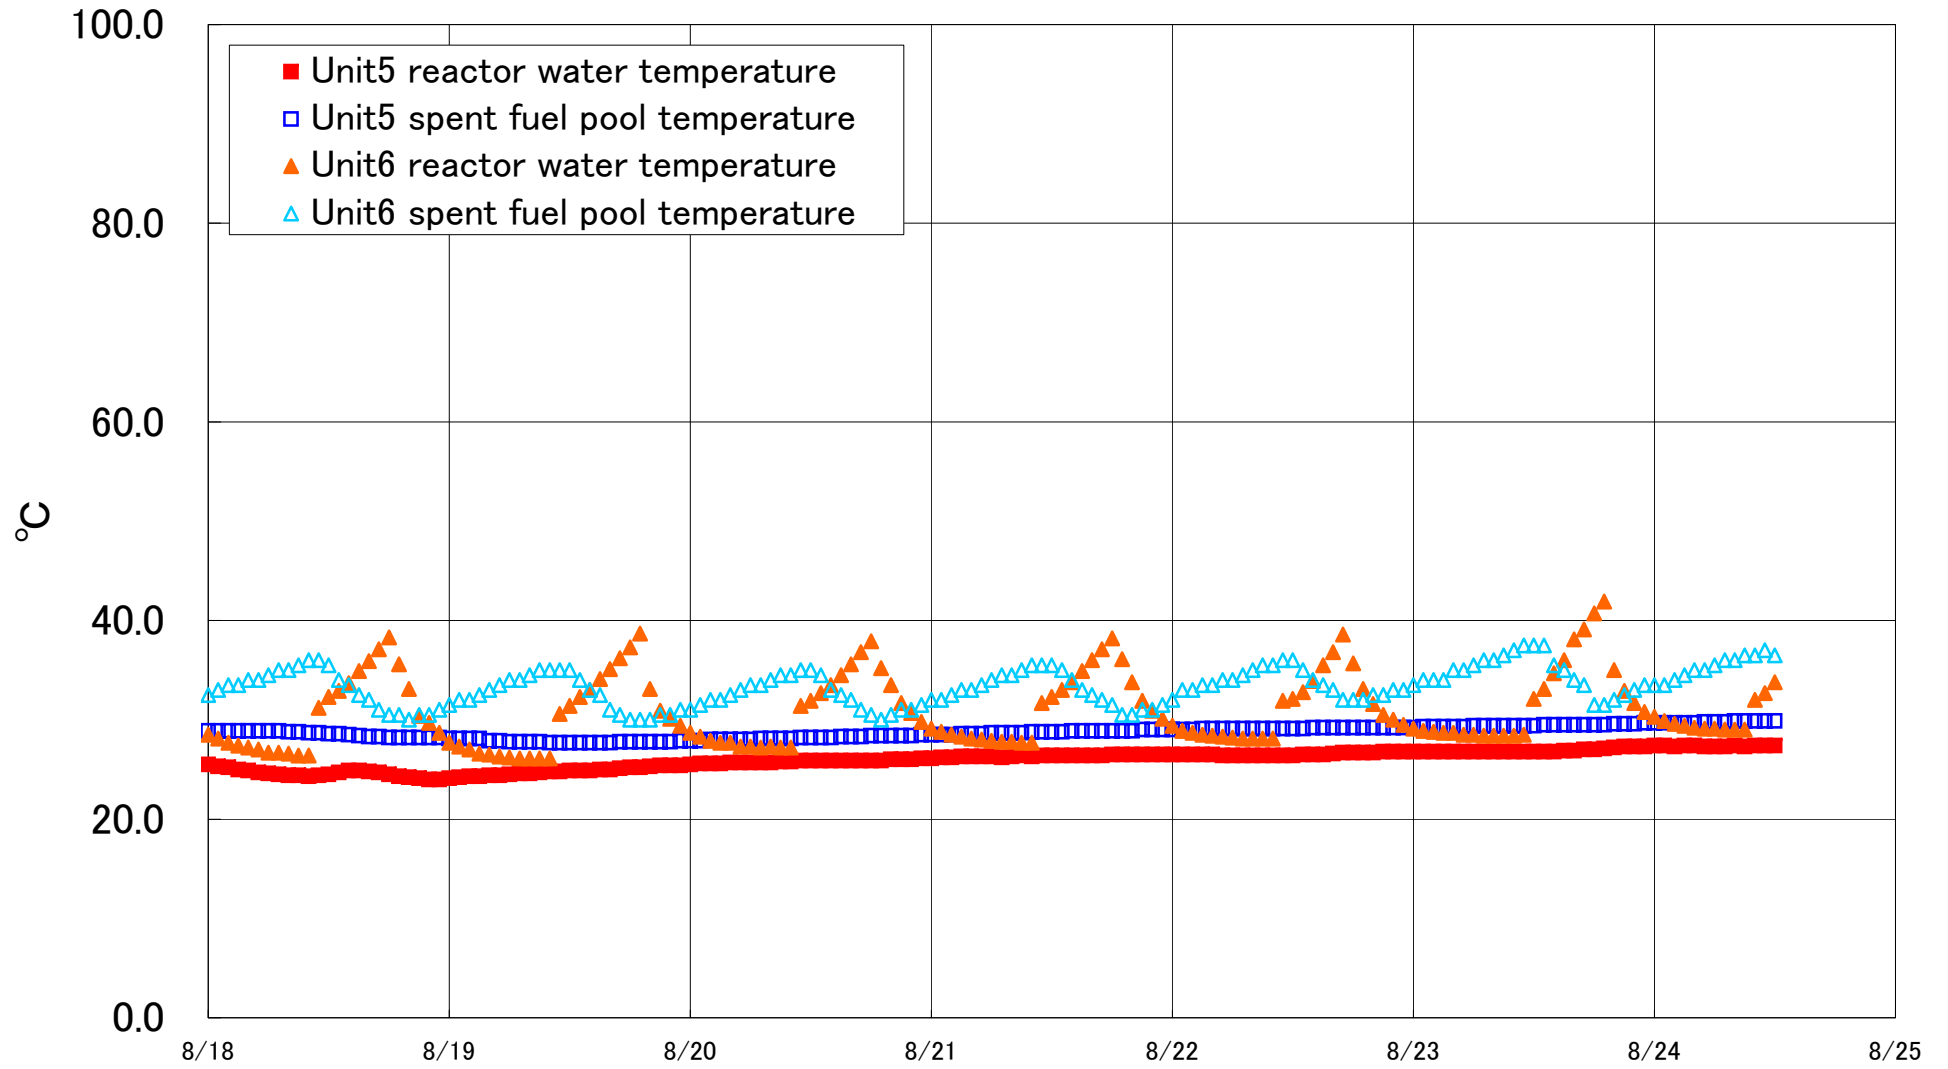

Fukushima Daiichi Nuclear Power Station Units 5·6 Reactor water /spent fuel pool temperature

Fukushima Daiichi Nuclear Power Station Unit5・6 Reactor water/spent fuel pool temperature

Date	Unit5 reactor water temperature	Unit5 spent fuel pool temperature	Unit6 reactor water temperature	Unit6 spent fuel pool temperature
8/21 20:00	26.5	28.9	33.8	30.5
8/21 21:00	26.5	29.0	31.9	31.0
8/21 22:00	26.5	29.0	30.9	31.0
8/21 23:00	26.5	29.0	30.1	31.5
8/22 0:00	26.5	29.0	29.4	32.0
8/22 1:00	26.5	29.0	28.9	33.0
8/22 2:00	26.5	29.0	28.7	33.0
8/22 3:00	26.5	29.1	28.5	33.5
8/22 4:00	26.5	29.1	28.4	33.5
8/22 5:00	26.4	29.1	28.3	34.0
8/22 6:00	26.4	29.1	28.2	34.0
8/22 7:00	26.4	29.1	28.1	34.5
8/22 8:00	26.4	29.1	28.1	35.0
8/22 9:00	26.4	29.1	28.1	35.5
8/22 10:00	26.4	29.1	28.1	35.5
8/22 11:00	26.4	29.1	31.9	36.0
8/22 12:00	26.4	29.1	32.1	36.0
8/22 13:00	26.5	29.1	32.8	35.0
8/22 14:00	26.5	29.2	33.9	34.0
8/22 15:00	26.5	29.2	35.5	33.5
8/22 16:00	26.6	29.2	36.8	33.0
8/22 17:00	26.7	29.2	38.6	32.0
8/22 18:00	26.7	29.2	35.7	32.0
8/22 19:00	26.7	29.2	33.1	32.0
8/22 20:00	26.7	29.2	31.6	32.5
8/22 21:00	26.8	29.2	30.5	32.5
8/22 22:00	26.8	29.2	30.0	33.0
8/22 23:00	26.8	29.2	29.5	33.0
8/23 0:00	26.8	29.2	29.1	33.5
8/23 1:00	26.8	29.3	28.9	34.0
8/23 2:00	26.8	29.3	28.8	34.0
8/23 3:00	26.8	29.3	28.7	34.0
8/23 4:00	26.8	29.3	28.7	35.0
8/23 5:00	26.8	29.3	28.5	35.0
8/23 6:00	26.8	29.4	28.5	35.5
8/23 7:00	26.8	29.4	28.4	36.0
8/23 8:00	26.8	29.4	28.4	36.0
8/23 9:00	26.8	29.4	28.4	36.5
8/23 10:00	26.8	29.4	28.4	37.0
8/23 11:00	26.8	29.4	28.5	37.5
8/23 12:00	26.8	29.4	32.1	37.5
8/23 13:00	26.8	29.5	33.1	37.5
8/23 14:00	26.8	29.5	34.7	35.5
8/23 15:00	26.9	29.5	36.0	35.0
8/23 16:00	26.9	29.5	38.1	34.0
8/23 17:00	27.0	29.5	39.1	33.5
8/23 18:00	27.0	29.5	40.7	31.5
8/23 19:00	27.1	29.5	41.9	31.5
8/23 20:00	27.2	29.6	35.0	32.0
8/23 21:00	27.3	29.6	32.9	32.5
8/23 22:00	27.3	29.6	31.7	33.0
8/23 23:00	27.3	29.7	30.8	33.5
8/24 0:00	27.4	29.7	30.3	33.5
8/24 1:00	27.4	29.7	29.9	33.5
8/24 2:00	27.3	29.7	29.6	34.0
8/24 3:00	27.4	29.7	29.4	34.5
8/24 4:00	27.4	29.7	29.2	35.0
8/24 5:00	27.3	29.8	29.1	35.0
8/24 6:00	27.3	29.8	29.1	35.5
8/24 7:00	27.3	29.8	29.0	36.0
8/24 8:00	27.4	29.9	29.0	36.0
8/24 9:00	27.3	29.9	29.0	36.5
8/24 10:00	27.4	29.9	32.0	36.5
8/24 11:00	27.4	29.9	32.7	37.0
8/24 12:00	27.4	29.9	33.8	36.5