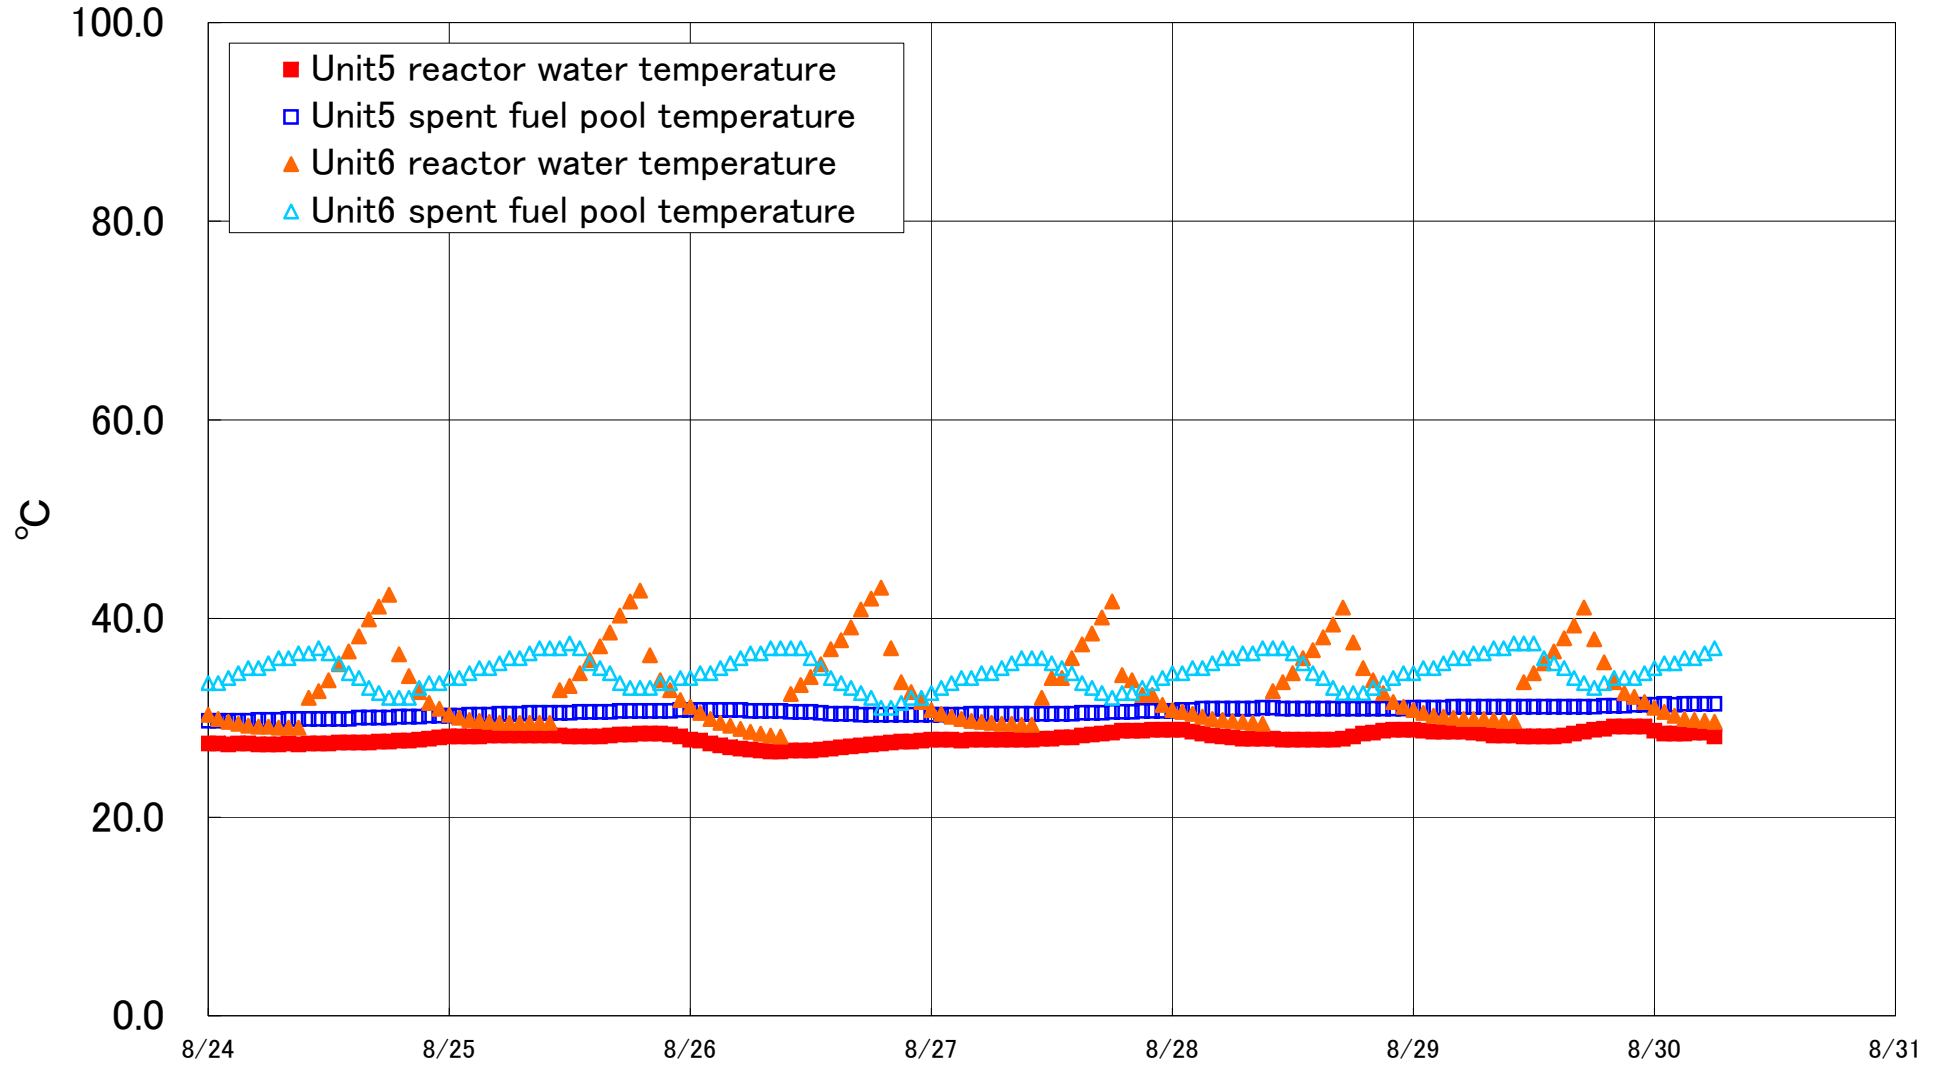

Fukushima Daiichi Nuclear Power Station Units 5·6 Reactor water /spent fuel pool temperature

Fukushima Daiichi Nuclear Power Station Unit5·6 Reactor water/spent fuel pool temperature

Date	Unit5 reactor water temperature	Unit5 spent fuel pool temperature	Unit6 reactor water temperature	Unit6 spent fuel pool temperature
8/27 14:00	28.0	30.4	36.0	34.5
8/27 15:00	28.2	30.5	37.4	33.5
8/27 16:00	28.3	30.5	38.5	33.0
8/27 17:00	28.4	30.5	40.1	32.5
8/27 18:00	28.5	30.6	41.7	32.0
8/27 19:00	28.7	30.6	34.3	32.5
8/27 20:00	28.7	30.6	33.8	32.5
8/27 21:00	28.7	30.7	32.3	33.0
8/27 22:00	28.8	30.7	32.3	33.5
8/27 23:00	28.8	30.7	31.3	34.0
8/28 0:00	28.8	30.7	30.8	34.5
8/28 1:00	28.8	30.8	30.6	34.5
8/28 2:00	28.6	30.8	30.4	35.0
8/28 3:00	28.4	30.9	30.1	35.0
8/28 4:00	28.2	30.9	29.9	35.5
8/28 5:00	28.1	30.9	29.8	36.0
8/28 6:00	28.0	30.9	29.7	36.0
8/28 7:00	27.9	30.9	29.6	36.5
8/28 8:00	27.9	30.9	29.5	36.5
8/28 9:00	27.9	31.0	29.4	37.0
8/28 10:00	27.9	31.0	32.7	37.0
8/28 11:00	27.8	30.9	33.6	37.0
8/28 12:00	27.8	30.9	34.5	36.5
8/28 13:00	27.8	30.9	36.0	35.5
8/28 14:00	27.8	30.9	36.8	34.5
8/28 15:00	27.8	30.9	38.1	34.0
8/28 16:00	27.8	30.9	39.4	33.0
8/28 17:00	27.9	30.9	41.1	32.5
8/28 18:00	28.1	30.9	37.6	32.5
8/28 19:00	28.4	30.9	35.0	32.5
8/28 20:00	28.5	30.9	33.8	33.0
8/28 21:00	28.7	30.9	32.5	33.5
8/28 22:00	28.8	30.9	31.6	34.0
8/28 23:00	28.8	30.9	31.1	34.5
8/29 0:00	28.8	31.0	30.8	34.5
8/29 1:00	28.7	31.0	30.5	35.0
8/29 2:00	28.6	31.0	30.2	35.0
8/29 3:00	28.6	31.0	30.1	35.5
8/29 4:00	28.6	31.1	30.0	36.0
8/29 5:00	28.6	31.1	29.9	36.0
8/29 6:00	28.5	31.1	29.9	36.5
8/29 7:00	28.4	31.1	29.9	36.5
8/29 8:00	28.2	31.1	29.8	37.0
8/29 9:00	28.2	31.1	29.7	37.0
8/29 10:00	28.2	31.1	29.7	37.5
8/29 11:00	28.1	31.1	33.6	37.5
8/29 12:00	28.1	31.1	34.5	37.5
8/29 13:00	28.1	31.1	35.5	36.0
8/29 14:00	28.1	31.1	36.7	35.5
8/29 15:00	28.2	31.1	38.0	35.0
8/29 16:00	28.4	31.1	39.3	34.0
8/29 17:00	28.6	31.1	41.1	33.5
8/29 18:00	28.8	31.1	37.9	33.0
8/29 19:00	28.9	31.2	35.6	33.5
8/29 20:00	29.1	31.2	33.6	34.0
8/29 21:00	29.1	31.2	32.5	34.0
8/29 22:00	29.1	31.3	32.1	34.0
8/29 23:00	29.1	31.3	31.6	34.5
8/30 0:00	28.7	31.3	31.0	35.0
8/30 1:00	28.4	31.4	30.6	35.5
8/30 2:00	28.4	31.3	30.2	35.5
8/30 3:00	28.4	31.4	29.9	36.0
8/30 4:00	28.5	31.4	29.8	36.0
8/30 5:00	28.5	31.4	29.7	36.5
8/30 6:00	28.1	31.4	29.6	37.0