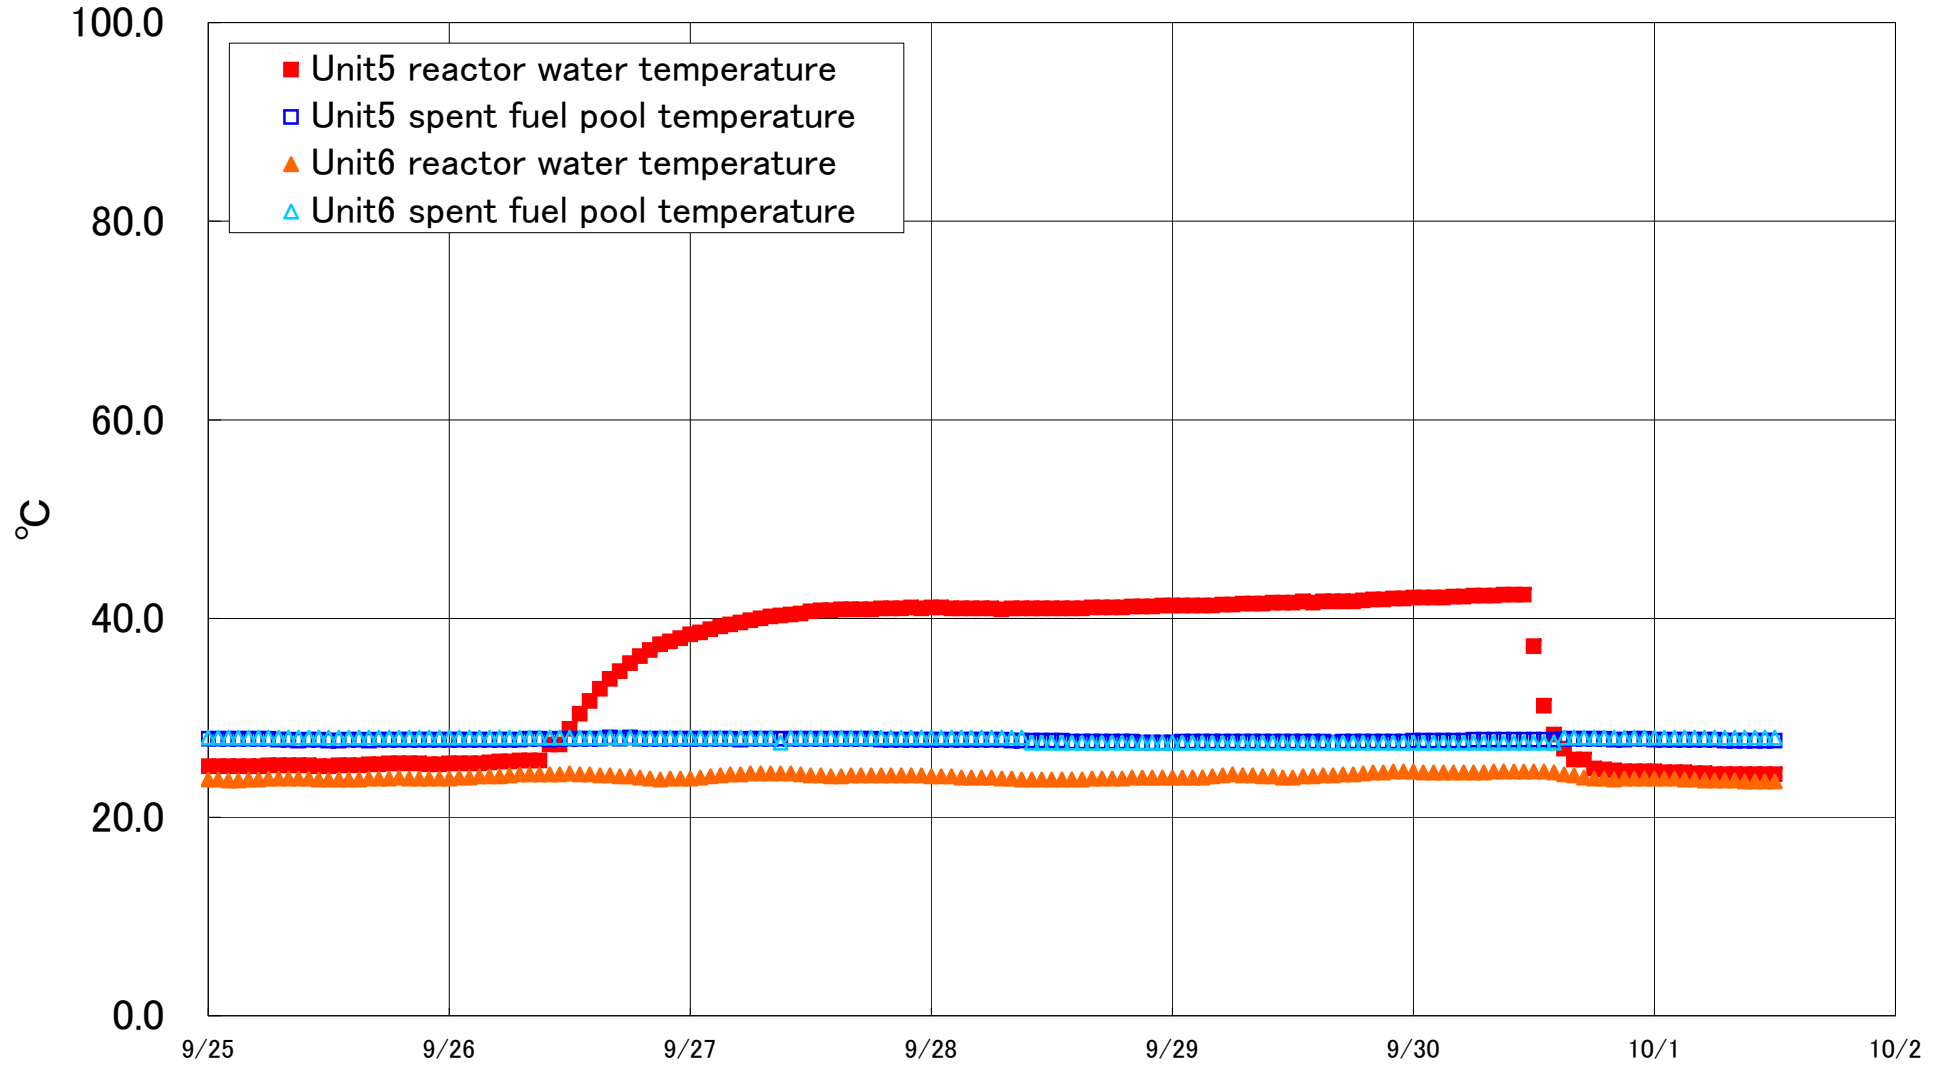

Fukushima Daiichi Nuclear Power Station Units 5·6 Reactor water /spent fuel pool temperature

Fukushima Daiichi Nuclear Power Station Unit5·6 Reactor water/spent fuel pool temperature

Date	Unit5 reactor water temperature	Unit5 spent fuel pool temperature	Unit6 reactor water temperature	Unit6 spent fuel pool temperature
9/28 20:00	41.2	27.6	24.0	27.5
9/28 21:00	41.2	27.5	24.0	27.5
9/28 22:00	41.2	27.5	24.0	27.5
9/28 23:00	41.3	27.5	24.0	27.5
9/29 0:00	41.3	27.5	24.0	27.5
9/29 1:00	41.3	27.6	24.0	27.5
9/29 2:00	41.3	27.6	24.0	27.5
9/29 3:00	41.3	27.6	24.0	27.5
9/29 4:00	41.3	27.6	24.1	27.5
9/29 5:00	41.4	27.6	24.2	27.5
9/29 6:00	41.4	27.6	24.3	27.5
9/29 7:00	41.5	27.6	24.2	27.5
9/29 8:00	41.5	27.6	24.2	27.5
9/29 9:00	41.5	27.6	24.1	27.5
9/29 10:00	41.6	27.6	24.1	27.5
9/29 11:00	41.6	27.6	24.0	27.5
9/29 12:00	41.6	27.6	24.0	27.5
9/29 13:00	41.7	27.6	24.1	27.5
9/29 14:00	41.6	27.6	24.1	27.5
9/29 15:00	41.7	27.6	24.2	27.5
9/29 16:00	41.7	27.5	24.2	27.5
9/29 17:00	41.7	27.6	24.3	27.5
9/29 18:00	41.7	27.6	24.3	27.5
9/29 19:00	41.8	27.6	24.4	27.5
9/29 20:00	41.9	27.6	24.5	27.5
9/29 21:00	41.9	27.6	24.5	27.5
9/29 22:00	42.0	27.6	24.6	27.5
9/29 23:00	42.0	27.6	24.6	27.5
9/30 0:00	42.1	27.7	24.6	27.5
9/30 1:00	42.1	27.7	24.5	27.5
9/30 2:00	42.1	27.7	24.5	27.5
9/30 3:00	42.1	27.7	24.5	27.5
9/30 4:00	42.2	27.7	24.5	27.5
9/30 5:00	42.2	27.7	24.5	27.5
9/30 6:00	42.3	27.8	24.5	27.5
9/30 7:00	42.3	27.8	24.5	27.5
9/30 8:00	42.3	27.8	24.6	27.5
9/30 9:00	42.4	27.8	24.6	27.5
9/30 10:00	42.4	27.8	24.6	27.5
9/30 11:00	42.4	27.8	24.6	27.5
9/30 12:00	37.2	27.8	24.6	27.5
9/30 13:00	31.2	27.8	24.6	27.5
9/30 14:00	28.3	27.8	24.5	27.5
9/30 15:00	26.9	27.9	24.3	28.0
9/30 16:00	25.8	27.9	24.2	28.0
9/30 17:00	25.8	27.9	24.0	28.0
9/30 18:00	24.9	27.9	23.9	28.0
9/30 19:00	24.8	27.9	23.9	28.0
9/30 20:00	24.7	27.8	23.8	28.0
9/30 21:00	24.6	27.8	23.9	28.0
9/30 22:00	24.6	27.9	23.9	28.0
9/30 23:00	24.6	27.9	23.9	28.0
10/1 0:00	24.6	27.8	23.9	28.0
10/1 1:00	24.5	27.8	23.9	28.0
10/1 2:00	24.5	27.8	23.9	28.0
10/1 3:00	24.5	27.8	23.8	28.0
10/1 4:00	24.4	27.8	23.8	28.0
10/1 5:00	24.4	27.8	23.7	28.0
10/1 6:00	24.3	27.8	23.7	28.0
10/1 7:00	24.3	27.7	23.7	28.0
10/1 8:00	24.3	27.7	23.7	28.0
10/1 9:00	24.3	27.7	23.6	28.0
10/1 10:00	24.3	27.7	23.6	28.0
10/1 11:00	24.3	27.7	23.6	28.0
10/1 12:00	24.3	27.7	23.6	28.0