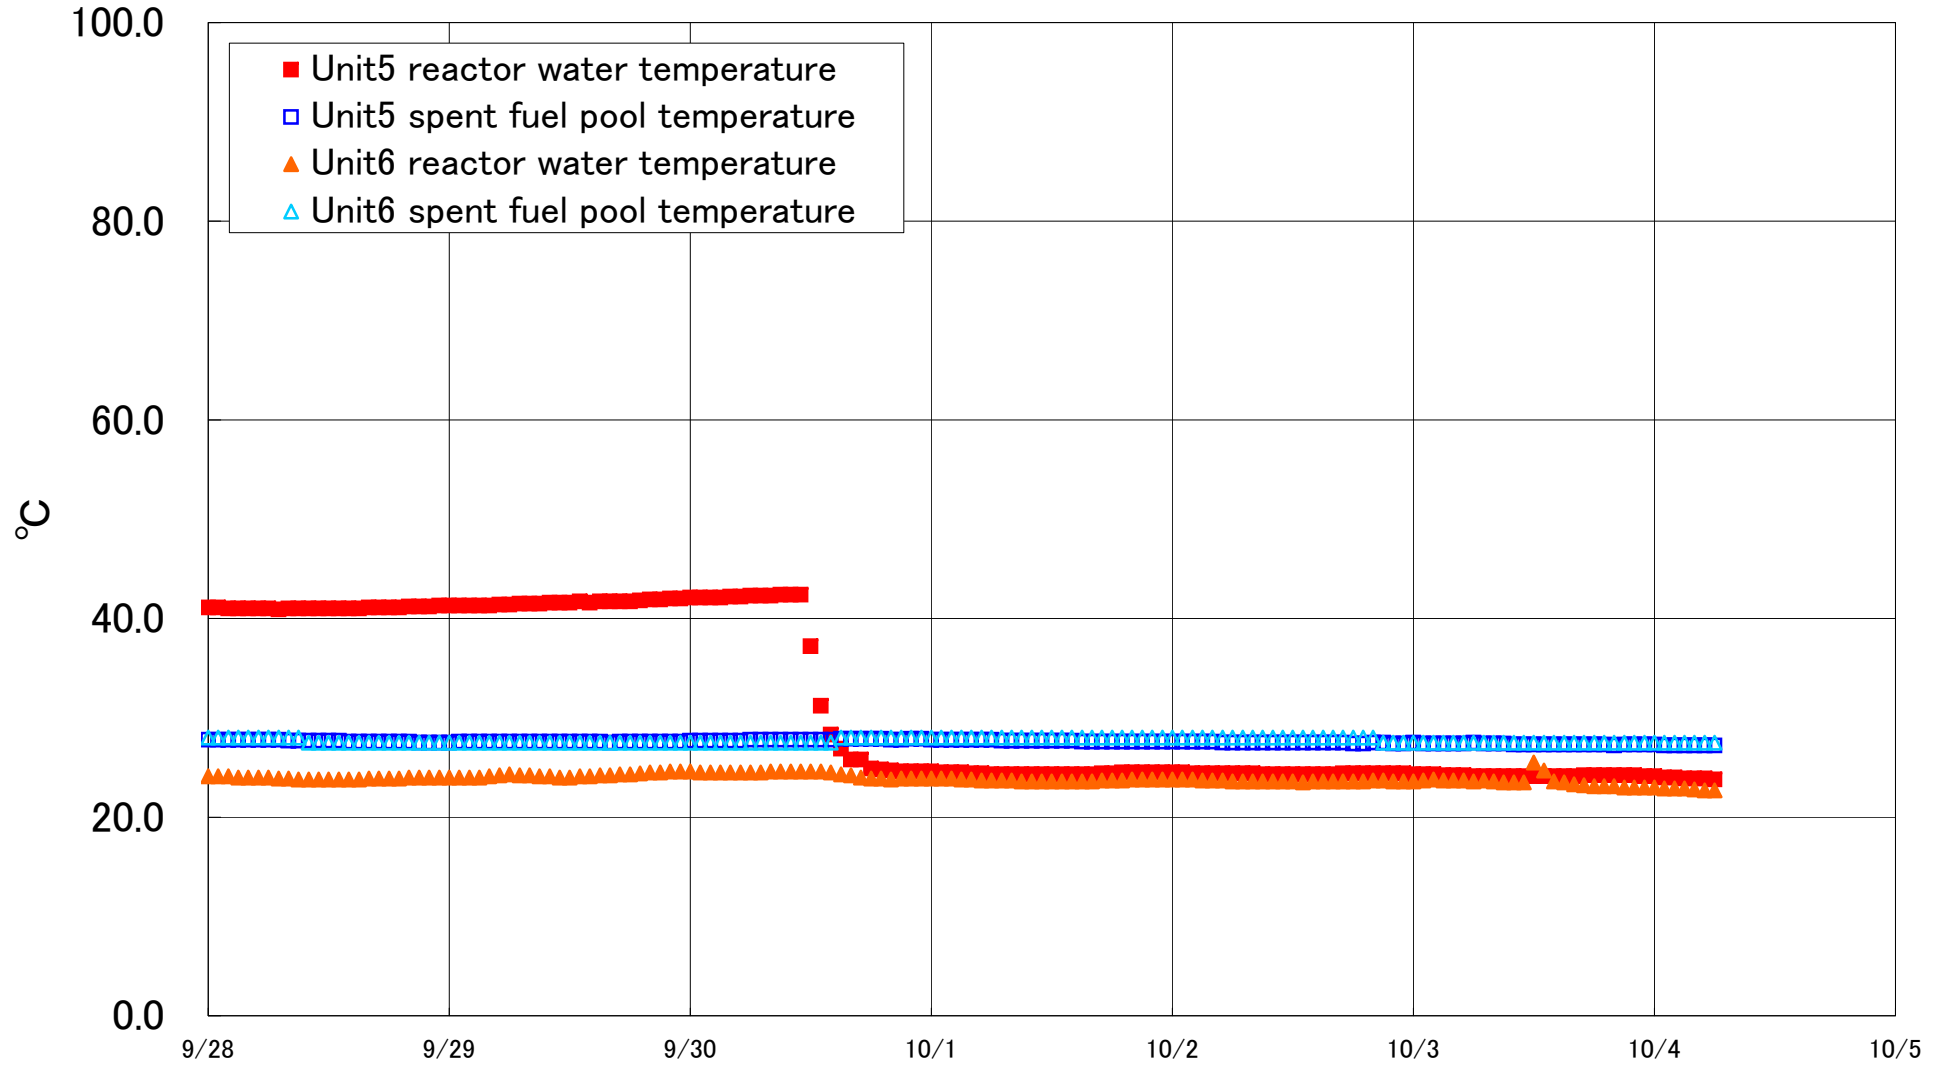

Fukushima Daiichi Nuclear Power Station Units 5·6 Reactor water /spent fuel pool temperature

Fukushima Daiichi Nuclear Power Station Unit5·6 Reactor water/spent fuel pool temperature

Date	Unit5 reactor water temperature	Unit5 spent fuel pool temperature	Unit6 reactor water temperature	Unit6 spent fuel pool temperature
10/1 14:00	24.3	27.7	23.6	28.0
10/1 15:00	24.3	27.6	23.6	28.0
10/1 16:00	24.3	27.6	23.6	28.0
10/1 17:00	24.4	27.6	23.7	28.0
10/1 18:00	24.4	27.6	23.7	28.0
10/1 19:00	24.5	27.6	23.7	28.0
10/1 20:00	24.5	27.6	23.8	28.0
10/1 21:00	24.5	27.6	23.8	28.0
10/1 22:00	24.5	27.6	23.8	28.0
10/1 23:00	24.5	27.6	23.8	28.0
10/2 0:00	24.5	27.6	23.8	28.0
10/2 1:00	24.5	27.6	23.8	28.0
10/2 2:00	24.4	27.6	23.8	28.0
10/2 3:00	24.4	27.6	23.7	28.0
10/2 4:00	24.4	27.6	23.7	28.0
10/2 5:00	24.4	27.5	23.7	28.0
10/2 6:00	24.4	27.5	23.6	28.0
10/2 7:00	24.4	27.5	23.6	28.0
10/2 8:00	24.4	27.5	23.6	28.0
10/2 9:00	24.3	27.5	23.6	28.0
10/2 10:00	24.3	27.5	23.6	28.0
10/2 11:00	24.3	27.5	23.6	28.0
10/2 12:00	24.3	27.5	23.6	28.0
10/2 13:00	24.3	27.5	23.5	28.0
10/2 14:00	24.3	27.5	23.6	28.0
10/2 15:00	24.3	27.5	23.6	28.0
10/2 16:00	24.3	27.5	23.6	28.0
10/2 17:00	24.4	27.5	23.6	28.0
10/2 18:00	24.4	27.4	23.6	28.0
10/2 19:00	24.4	27.4	23.6	28.0
10/2 20:00	24.4	27.5	23.7	28.0
10/2 21:00	24.4	27.5	23.7	27.5
10/2 22:00	24.4	27.4	23.6	27.5
10/2 23:00	24.4	27.4	23.6	27.5
10/3 0:00	24.3	27.5	23.6	27.5
10/3 1:00	24.3	27.4	23.7	27.5
10/3 2:00	24.3	27.4	23.8	27.5
10/3 3:00	24.2	27.4	23.7	27.5
10/3 4:00	24.2	27.4	23.7	27.5
10/3 5:00	24.2	27.4	23.7	27.5
10/3 6:00	24.1	27.5	23.6	27.5
10/3 7:00	24.1	27.4	23.7	27.5
10/3 8:00	24.1	27.4	23.6	27.5
10/3 9:00	24.1	27.4	23.5	27.5
10/3 10:00	24.1	27.3	23.5	27.5
10/3 11:00	24.1	27.3	23.5	27.5
10/3 12:00	24.1	27.3	25.5	27.5
10/3 13:00	24.1	27.3	24.7	27.5
10/3 14:00	24.1	27.3	23.6	27.5
10/3 15:00	24.1	27.3	23.5	27.5
10/3 16:00	24.1	27.3	23.3	27.5
10/3 17:00	24.2	27.3	23.2	27.5
10/3 18:00	24.2	27.3	23.1	27.5
10/3 19:00	24.2	27.3	23.1	27.5
10/3 20:00	24.2	27.2	23.1	27.5
10/3 21:00	24.2	27.3	23.0	27.5
10/3 22:00	24.2	27.3	23.0	27.5
10/3 23:00	24.1	27.3	23.0	27.5
10/4 0:00	24.1	27.3	23.0	27.5
10/4 1:00	24.0	27.2	22.9	27.5
10/4 2:00	24.0	27.2	22.9	27.5
10/4 3:00	23.9	27.2	22.9	27.5
10/4 4:00	23.9	27.2	22.8	27.5
10/4 5:00	23.9	27.2	22.7	27.5
10/4 6:00	23.8	27.2	22.7	27.5