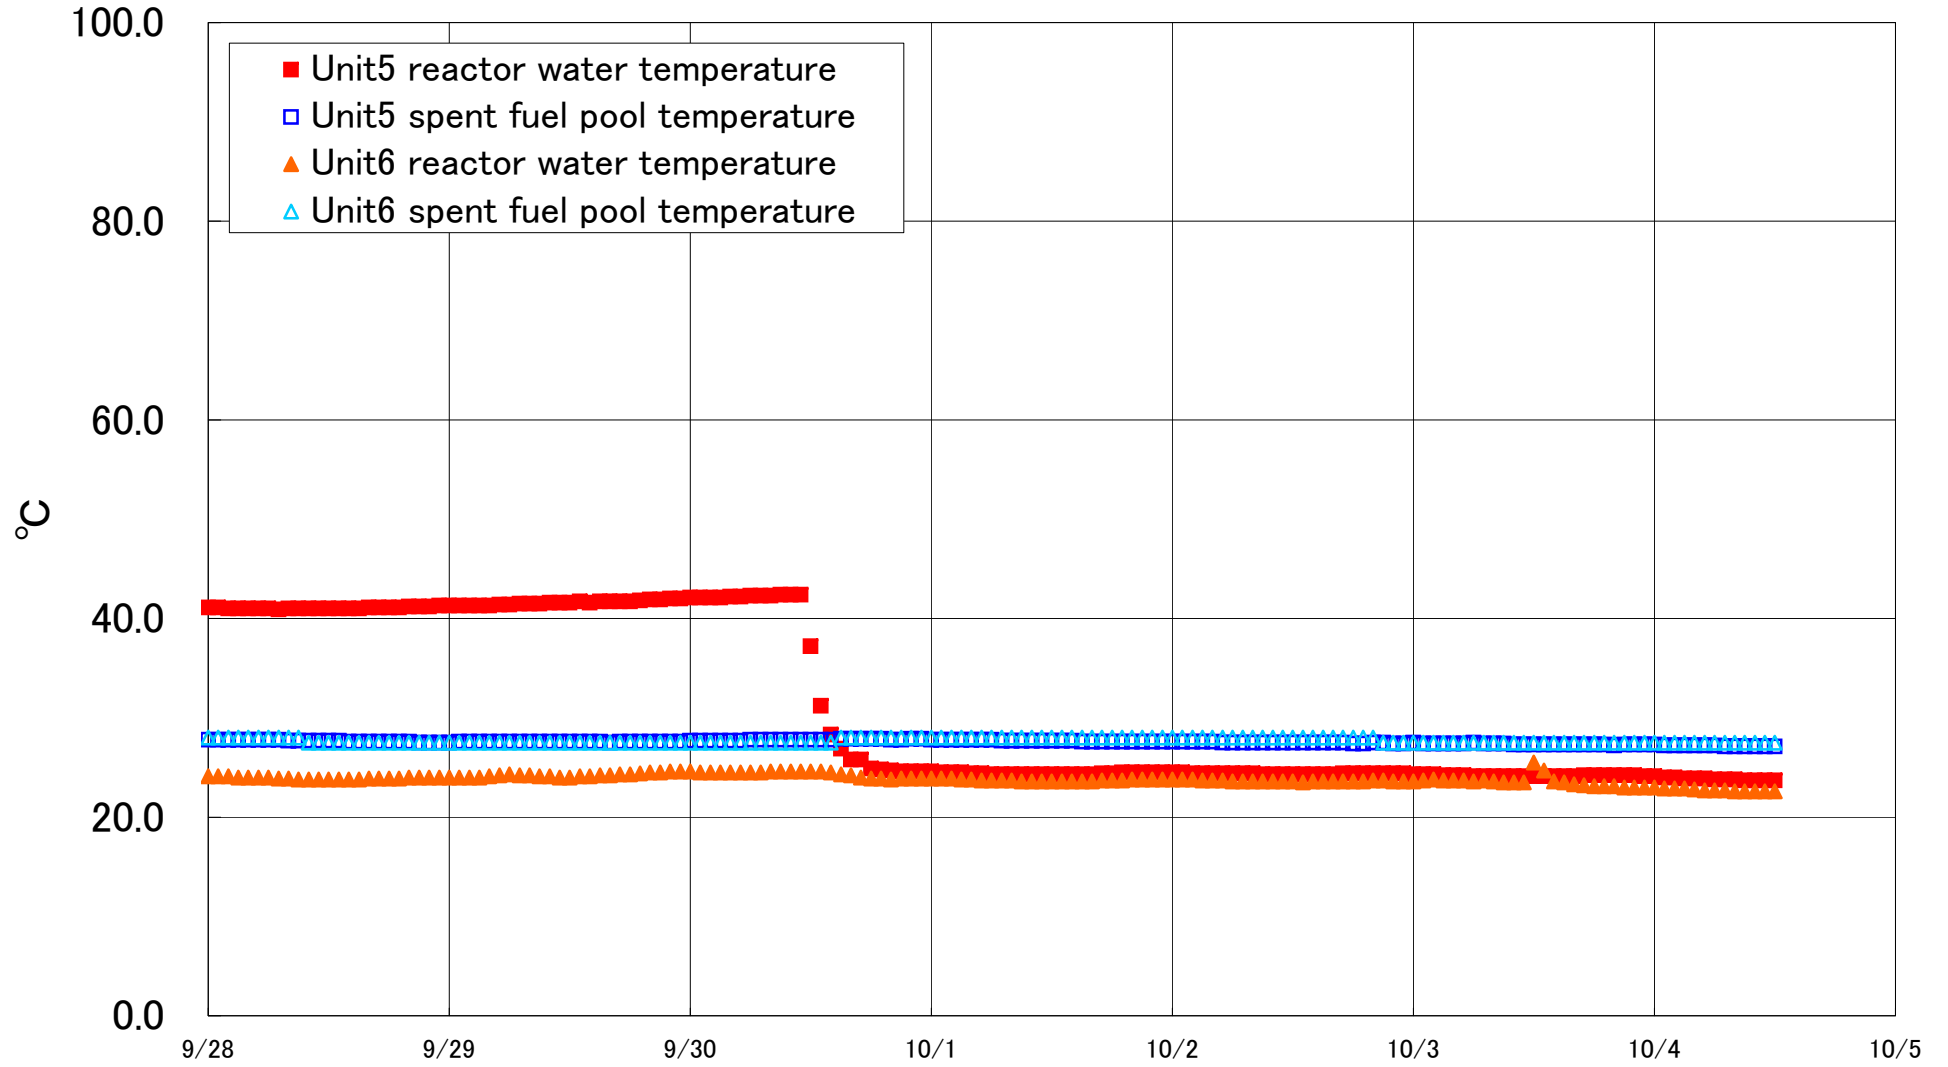

Fukushima Daiichi Nuclear Power Station Units 5·6 Reactor water /spent fuel pool temperature

Fukushima Daiichi Nuclear Power Station Unit5・6 Reactor water/spent fuel pool temperature

Date	Unit5 reactor water temperature	Unit5 spent fuel pool temperature	Unit6 reactor water temperature	Unit6 spent fuel pool temperature
10/1 20:00	24.5	27.6	23.8	28.0
10/1 21:00	24.5	27.6	23.8	28.0
10/1 22:00	24.5	27.6	23.8	28.0
10/1 23:00	24.5	27.6	23.8	28.0
10/2 0:00	24.5	27.6	23.8	28.0
10/2 1:00	24.5	27.6	23.8	28.0
10/2 2:00	24.4	27.6	23.8	28.0
10/2 3:00	24.4	27.6	23.7	28.0
10/2 4:00	24.4	27.6	23.7	28.0
10/2 5:00	24.4	27.5	23.7	28.0
10/2 6:00	24.4	27.5	23.6	28.0
10/2 7:00	24.4	27.5	23.6	28.0
10/2 8:00	24.4	27.5	23.6	28.0
10/2 9:00	24.3	27.5	23.6	28.0
10/2 10:00	24.3	27.5	23.6	28.0
10/2 11:00	24.3	27.5	23.6	28.0
10/2 12:00	24.3	27.5	23.6	28.0
10/2 13:00	24.3	27.5	23.5	28.0
10/2 14:00	24.3	27.5	23.6	28.0
10/2 15:00	24.3	27.5	23.6	28.0
10/2 16:00	24.3	27.5	23.6	28.0
10/2 17:00	24.4	27.5	23.6	28.0
10/2 18:00	24.4	27.4	23.6	28.0
10/2 19:00	24.4	27.4	23.6	28.0
10/2 20:00	24.4	27.5	23.7	28.0
10/2 21:00	24.4	27.5	23.7	27.5
10/2 22:00	24.4	27.4	23.6	27.5
10/2 23:00	24.4	27.4	23.6	27.5
10/3 0:00	24.3	27.5	23.6	27.5
10/3 1:00	24.3	27.4	23.7	27.5
10/3 2:00	24.3	27.4	23.8	27.5
10/3 3:00	24.2	27.4	23.7	27.5
10/3 4:00	24.2	27.4	23.7	27.5
10/3 5:00	24.2	27.4	23.7	27.5
10/3 6:00	24.1	27.5	23.6	27.5
10/3 7:00	24.1	27.4	23.7	27.5
10/3 8:00	24.1	27.4	23.6	27.5
10/3 9:00	24.1	27.4	23.5	27.5
10/3 10:00	24.1	27.3	23.5	27.5
10/3 11:00	24.1	27.3	23.5	27.5
10/3 12:00	24.1	27.3	25.5	27.5
10/3 13:00	24.1	27.3	24.7	27.5
10/3 14:00	24.1	27.3	23.6	27.5
10/3 15:00	24.1	27.3	23.5	27.5
10/3 16:00	24.1	27.3	23.3	27.5
10/3 17:00	24.2	27.3	23.2	27.5
10/3 18:00	24.2	27.3	23.1	27.5
10/3 19:00	24.2	27.3	23.1	27.5
10/3 20:00	24.2	27.2	23.1	27.5
10/3 21:00	24.2	27.3	23.0	27.5
10/3 22:00	24.2	27.3	23.0	27.5
10/3 23:00	24.1	27.3	23.0	27.5
10/4 0:00	24.1	27.3	23.0	27.5
10/4 1:00	24.0	27.2	22.9	27.5
10/4 2:00	24.0	27.2	22.9	27.5
10/4 3:00	23.9	27.2	22.9	27.5
10/4 4:00	23.9	27.2	22.8	27.5
10/4 5:00	23.9	27.2	22.7	27.5
10/4 6:00	23.8	27.2	22.7	27.5
10/4 7:00	23.8	27.1	22.7	27.5
10/4 8:00	23.8	27.1	22.6	27.5
10/4 9:00	23.7	27.1	22.6	27.5
10/4 10:00	23.7	27.1	22.6	27.5
10/4 11:00	23.7	27.1	22.6	27.5
10/4 12:00	23.7	27.1	22.6	27.5