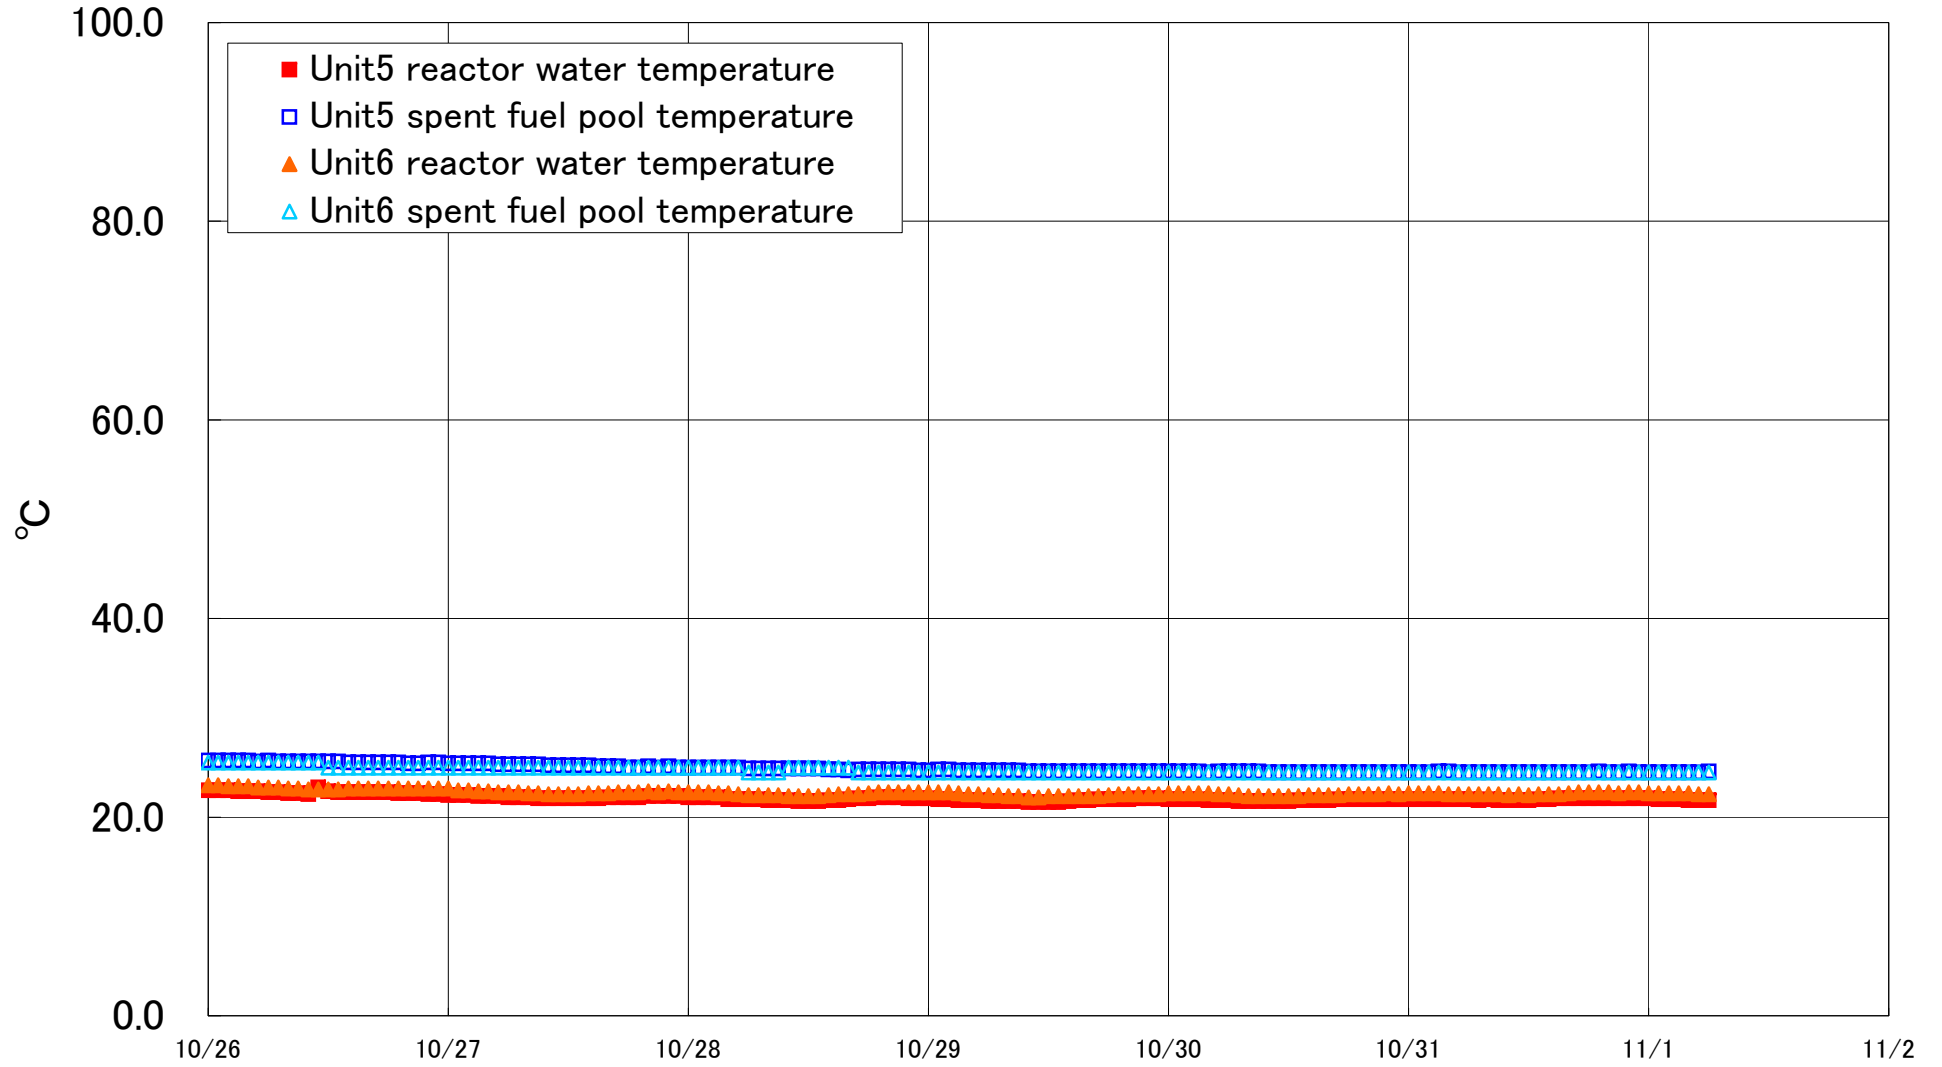

Fukushima Daiichi Nuclear Power Station Units 5·6 Reactor water /spent fuel pool temperature

Fukushima Daiichi Nuclear Power Station Unit5·6 Reactor water/spent fuel pool temperature

Date	Unit5 reactor water temperature	Unit5 spent fuel pool temperature	Unit6 reactor water temperature	Unit6 spent fuel pool temperature
10/29 14:00	21.6	24.6	22.1	24.5
10/29 15:00	21.7	24.6	22.1	24.5
10/29 16:00	21.7	24.6	22.1	24.5
10/29 17:00	21.8	24.6	22.1	24.5
10/29 18:00	21.8	24.6	22.2	24.5
10/29 19:00	21.8	24.6	22.3	24.5
10/29 20:00	21.8	24.6	22.3	24.5
10/29 21:00	21.9	24.6	22.3	24.5
10/29 22:00	21.9	24.6	22.3	24.5
10/29 23:00	21.9	24.6	22.3	24.5
10/30 0:00	21.8	24.6	22.4	24.5
10/30 1:00	21.8	24.6	22.4	24.5
10/30 2:00	21.8	24.6	22.4	24.5
10/30 3:00	21.8	24.6	22.4	24.5
10/30 4:00	21.7	24.5	22.4	24.5
10/30 5:00	21.7	24.6	22.3	24.5
10/30 6:00	21.7	24.6	22.3	24.5
10/30 7:00	21.6	24.6	22.2	24.5
10/30 8:00	21.6	24.6	22.1	24.5
10/30 9:00	21.6	24.6	22.1	24.5
10/30 10:00	21.6	24.5	22.1	24.5
10/30 11:00	21.6	24.5	22.1	24.5
10/30 12:00	21.6	24.5	22.1	24.5
10/30 13:00	21.7	24.5	22.1	24.5
10/30 14:00	21.7	24.5	22.2	24.5
10/30 15:00	21.7	24.5	22.2	24.5
10/30 16:00	21.7	24.5	22.2	24.5
10/30 17:00	21.8	24.5	22.2	24.5
10/30 18:00	21.8	24.5	22.3	24.5
10/30 19:00	21.8	24.5	22.3	24.5
10/30 20:00	21.8	24.5	22.3	24.5
10/30 21:00	21.8	24.5	22.3	24.5
10/30 22:00	21.8	24.5	22.4	24.5
10/30 23:00	21.8	24.5	22.3	24.5
10/31 0:00	21.8	24.5	22.4	24.5
10/31 1:00	21.8	24.5	22.4	24.5
10/31 2:00	21.8	24.5	22.4	24.5
10/31 3:00	21.8	24.6	22.4	24.5
10/31 4:00	21.8	24.6	22.3	24.5
10/31 5:00	21.8	24.5	22.3	24.5
10/31 6:00	21.8	24.5	22.3	24.5
10/31 7:00	21.7	24.5	22.3	24.5
10/31 8:00	21.8	24.5	22.3	24.5
10/31 9:00	21.7	24.5	22.3	24.5
10/31 10:00	21.7	24.5	22.2	24.5
10/31 11:00	21.7	24.5	22.3	24.5
10/31 12:00	21.7	24.5	22.2	24.5
10/31 13:00	21.8	24.5	22.3	24.5
10/31 14:00	21.8	24.5	22.3	24.5
10/31 15:00	21.9	24.5	22.3	24.5
10/31 16:00	21.9	24.5	22.4	24.5
10/31 17:00	21.9	24.5	22.5	24.5
10/31 18:00	21.9	24.5	22.5	24.5
10/31 19:00	21.9	24.6	22.5	24.5
10/31 20:00	21.9	24.5	22.5	24.5
10/31 21:00	21.9	24.5	22.4	24.5
10/31 22:00	21.9	24.6	22.5	24.5
10/31 23:00	21.9	24.5	22.5	24.5
11/1 0:00	21.9	24.5	22.4	24.5
11/1 1:00	21.8	24.5	22.4	24.5
11/1 2:00	21.8	24.5	22.4	24.5
11/1 3:00	21.8	24.5	22.4	24.5
11/1 4:00	21.7	24.5	22.4	24.5
11/1 5:00	21.7	24.5	22.3	24.5
11/1 6:00	21.7	24.6	22.3	24.5