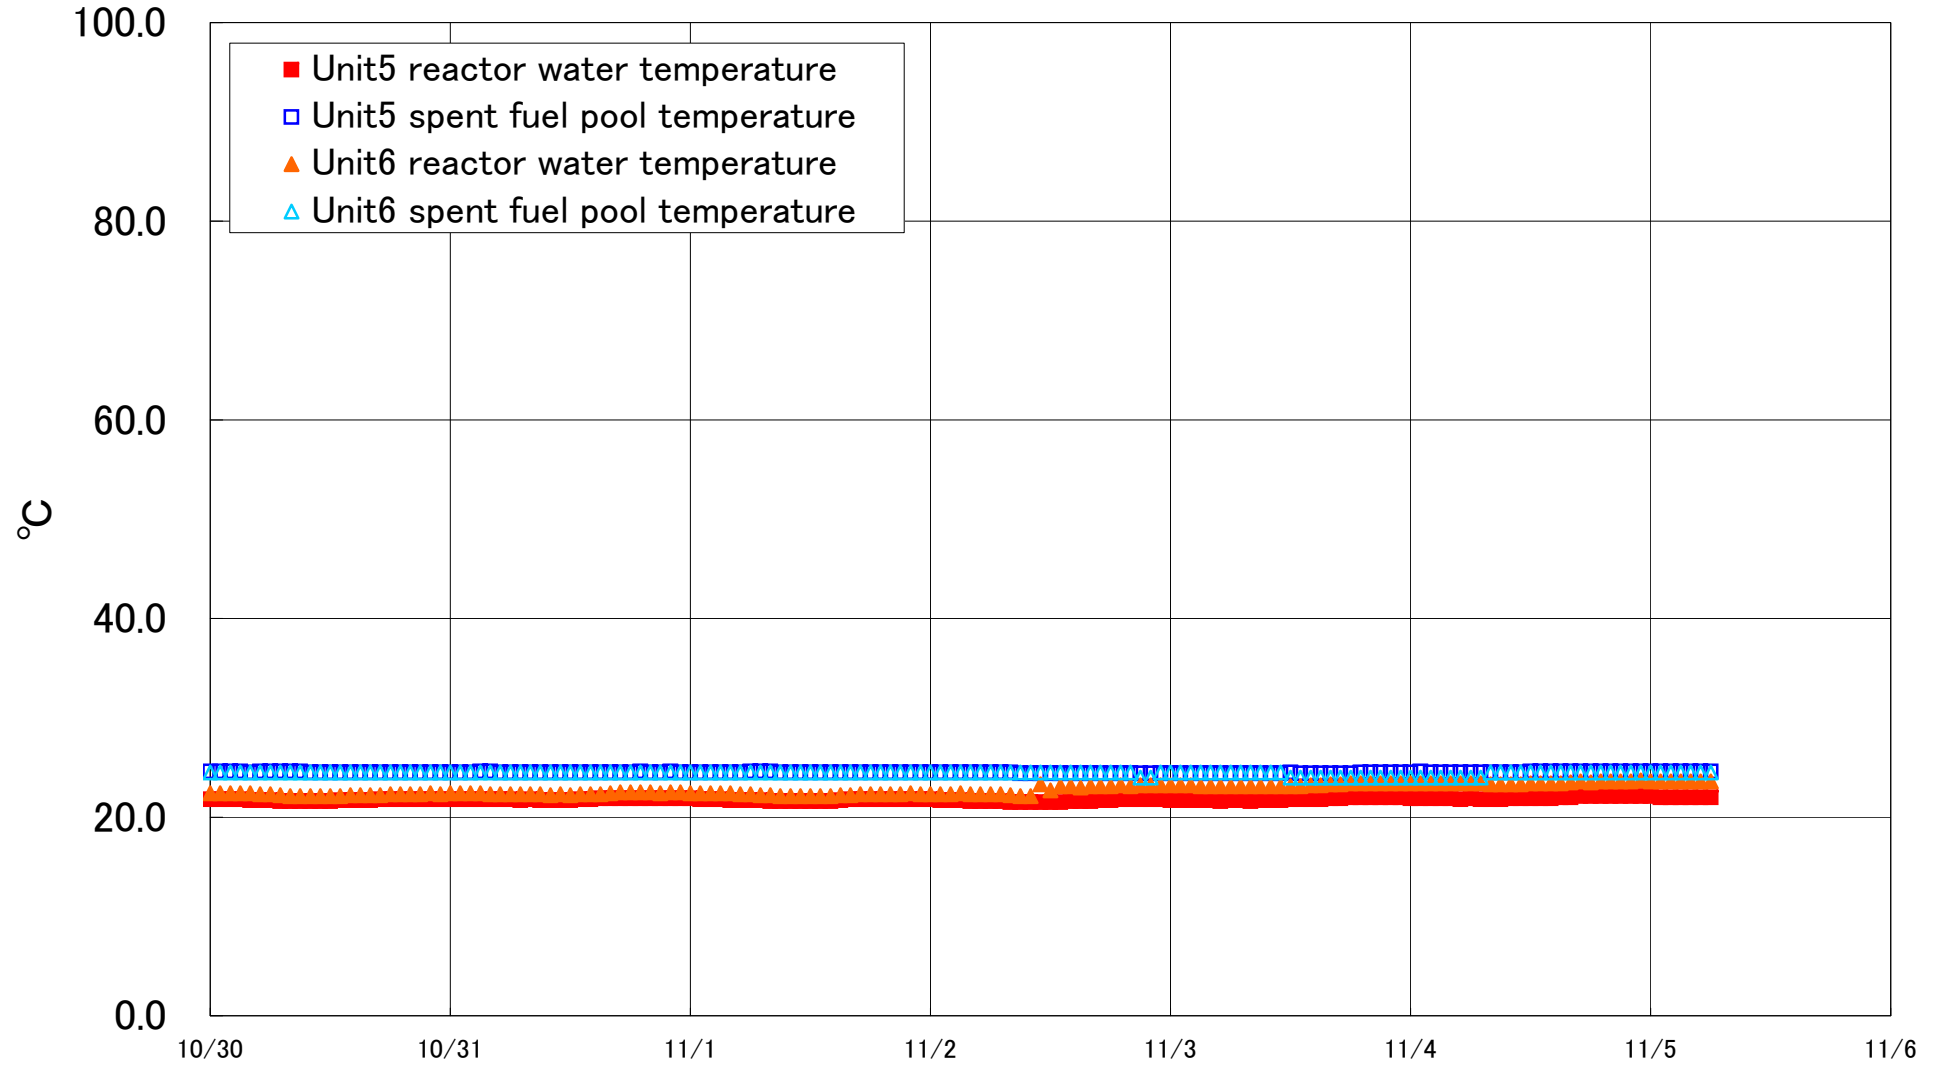

Fukushima Daiichi Nuclear Power Station Units 5·6 Reactor water /spent fuel pool temperature

Fukushima Daiichi Nuclear Power Station Unit5·6 Reactor water/spent fuel pool temperature

Date	Unit5 reactor water temperature	Unit5 spent fuel pool temperature	Unit6 reactor water temperature	Unit6 spent fuel pool temperature
11/2 14:00	21.6	24.4	23.1	24.5
11/2 15:00	21.6	24.4	23.0	24.5
11/2 16:00	21.6	24.4	23.1	24.5
11/2 17:00	21.7	24.4	23.1	24.5
11/2 18:00	21.7	24.4	23.1	24.5
11/2 19:00	21.8	24.4	23.2	24.5
11/2 20:00	21.8	24.4	23.1	24.5
11/2 21:00	21.8	24.4	23.2	24.0
11/2 22:00	21.8	24.4	23.2	24.0
11/2 23:00	21.8	24.4	23.2	24.5
11/3 0:00	21.7	24.4	23.2	24.5
11/3 1:00	21.7	24.4	23.2	24.5
11/3 2:00	21.7	24.4	23.2	24.5
11/3 3:00	21.7	24.4	23.1	24.5
11/3 4:00	21.7	24.4	23.1	24.5
11/3 5:00	21.6	24.4	23.1	24.5
11/3 6:00	21.7	24.4	23.1	24.5
11/3 7:00	21.7	24.4	23.1	24.5
11/3 8:00	21.6	24.4	23.1	24.5
11/3 9:00	21.7	24.4	23.1	24.5
11/3 10:00	21.7	24.4	23.1	24.5
11/3 11:00	21.7	24.4	23.1	24.5
11/3 12:00	21.8	24.5	23.1	24.0
11/3 13:00	21.8	24.4	23.1	24.0
11/3 14:00	21.8	24.4	23.2	24.0
11/3 15:00	21.8	24.4	23.2	24.0
11/3 16:00	21.9	24.4	23.3	24.0
11/3 17:00	21.9	24.4	23.3	24.0
11/3 18:00	22.0	24.4	23.4	24.0
11/3 19:00	22.0	24.5	23.4	24.0
11/3 20:00	22.0	24.5	23.4	24.0
11/3 21:00	22.0	24.5	23.4	24.0
11/3 22:00	22.0	24.5	23.4	24.0
11/3 23:00	22.0	24.5	23.4	24.0
11/4 0:00	21.9	24.5	23.4	24.0
11/4 1:00	21.9	24.6	23.4	24.0
11/4 2:00	21.9	24.5	23.4	24.0
11/4 3:00	21.9	24.5	23.4	24.0
11/4 4:00	21.9	24.5	23.4	24.0
11/4 5:00	21.8	24.5	23.4	24.0
11/4 6:00	21.9	24.5	23.4	24.0
11/4 7:00	21.8	24.5	23.4	24.0
11/4 8:00	21.8	24.5	23.3	24.5
11/4 9:00	21.8	24.5	23.3	24.5
11/4 10:00	21.9	24.5	23.3	24.5
11/4 11:00	21.9	24.5	23.3	24.5
11/4 12:00	21.9	24.6	23.4	24.5
11/4 13:00	21.9	24.6	23.4	24.5
11/4 14:00	21.9	24.6	23.4	24.5
11/4 15:00	22.0	24.6	23.4	24.5
11/4 16:00	22.0	24.6	23.5	24.5
11/4 17:00	22.1	24.6	23.6	24.5
11/4 18:00	22.1	24.6	23.5	24.5
11/4 19:00	22.1	24.6	23.6	24.5
11/4 20:00	22.1	24.6	23.6	24.5
11/4 21:00	22.1	24.6	23.6	24.5
11/4 22:00	22.1	24.6	23.6	24.5
11/4 23:00	22.1	24.6	23.7	24.5
11/5 0:00	22.1	24.6	23.6	24.5
11/5 1:00	22.0	24.6	23.6	24.5
11/5 2:00	22.0	24.6	23.6	24.5
11/5 3:00	22.0	24.6	23.6	24.5
11/5 4:00	22.0	24.6	23.6	24.5
11/5 5:00	22.0	24.6	23.6	24.5
11/5 6:00	22.0	24.6	23.6	24.5