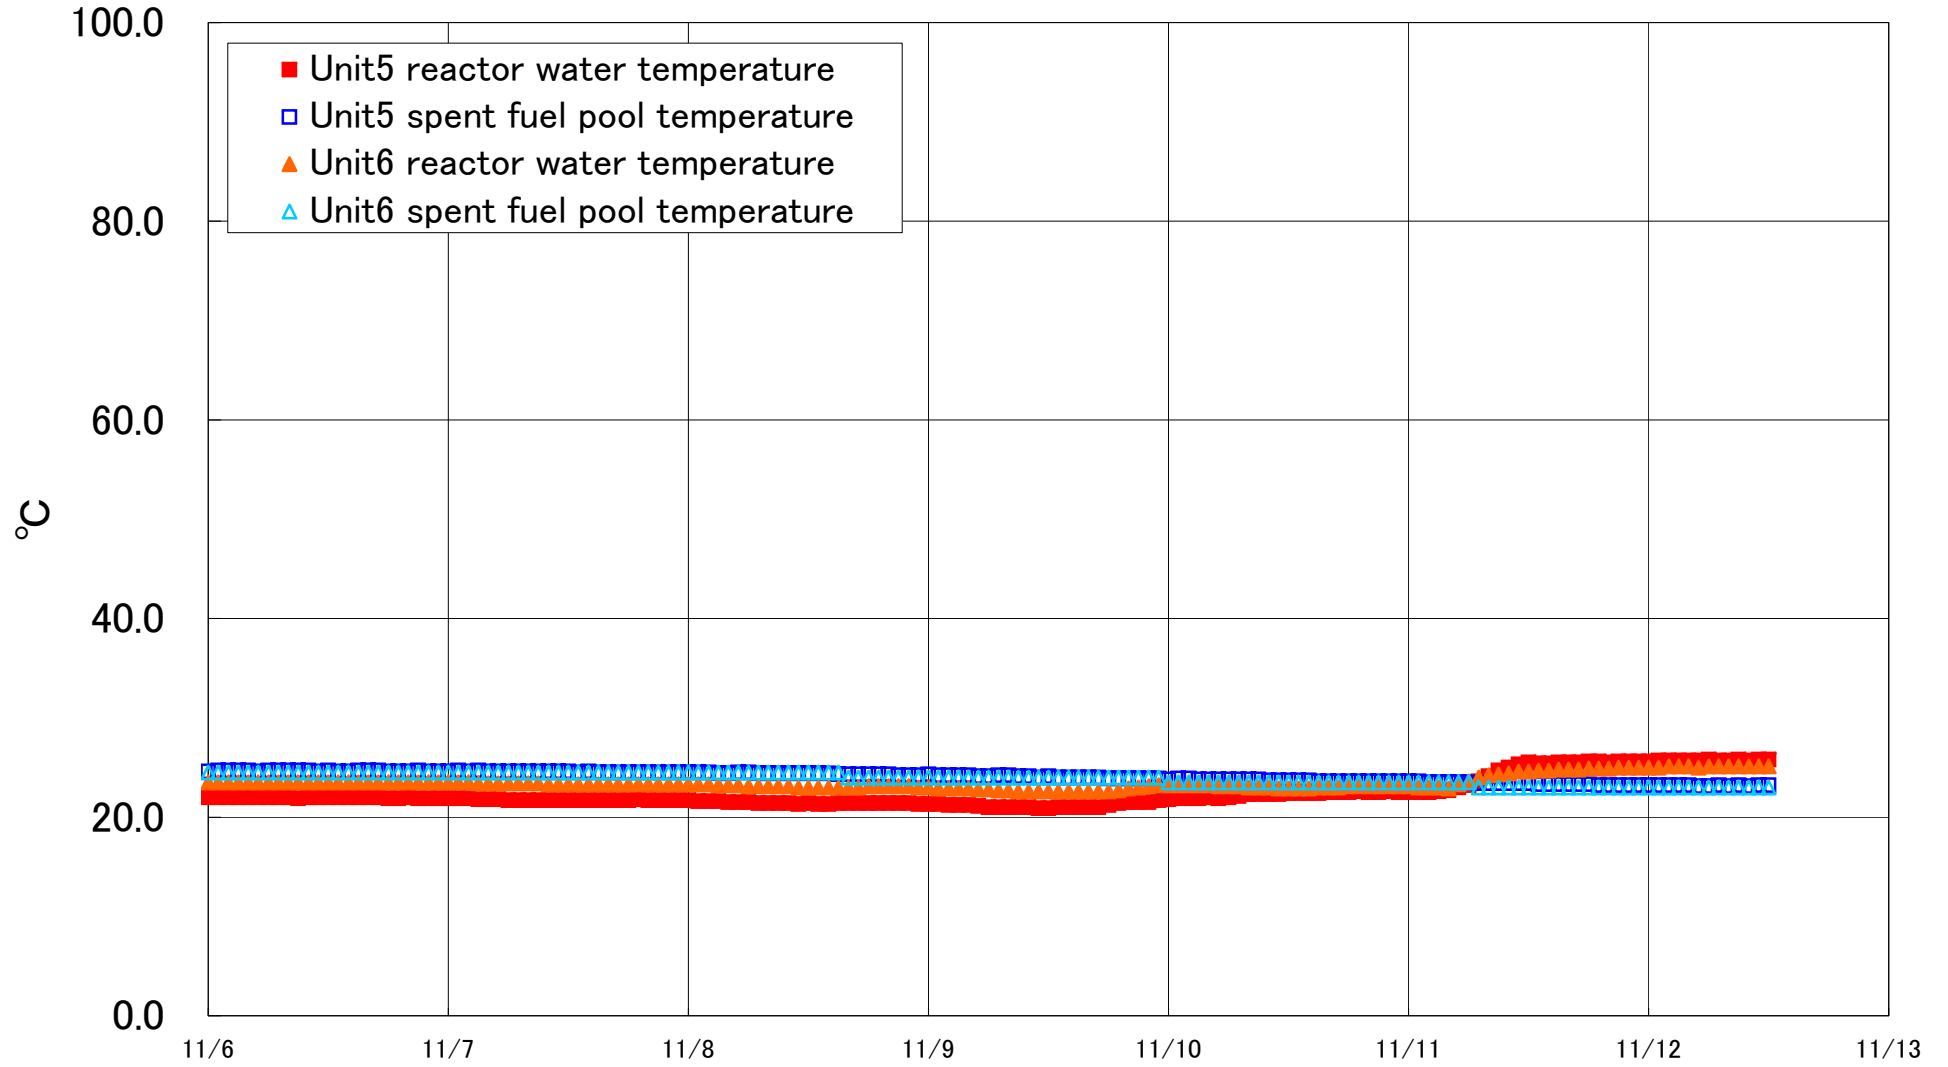

Fukushima Daiichi Nuclear Power Station Units 5·6 Reactor water /spent fuel pool temperature

Fukushima Daiichi Nuclear Power Station Unit5·6 Reactor water/spent fuel pool temperature

Date	Unit5 reactor water temperature	Unit5 spent fuel pool temperature	Unit6 reactor water temperature	Unit6 spent fuel pool temperature
11/9 20:00	21.5	23.9	22.9	24.0
11/9 21:00	21.5	23.9	23.0	24.0
11/9 22:00	21.5	23.9	23.1	24.0
11/9 23:00	21.7	23.9	23.2	24.0
11/10 0:00	21.8	23.8	23.2	23.5
11/10 1:00	21.9	23.9	23.2	23.5
11/10 2:00	21.9	23.9	23.2	23.5
11/10 3:00	21.9	23.8	23.2	23.5
11/10 4:00	22.0	23.8	23.2	23.5
11/10 5:00	21.9	23.8	23.1	23.5
11/10 6:00	22.0	23.8	23.1	23.5
11/10 7:00	22.1	23.8	23.1	23.5
11/10 8:00	22.3	23.8	23.0	23.5
11/10 9:00	22.3	23.8	23.0	23.5
11/10 10:00	22.3	23.7	23.0	23.5
11/10 11:00	22.3	23.7	22.9	23.5
11/10 12:00	22.4	23.7	22.9	23.5
11/10 13:00	22.4	23.7	22.9	23.5
11/10 14:00	22.4	23.7	22.9	23.5
11/10 15:00	22.4	23.6	23.0	23.5
11/10 16:00	22.5	23.6	23.0	23.5
11/10 17:00	22.5	23.6	23.0	23.5
11/10 18:00	22.5	23.6	23.1	23.5
11/10 19:00	22.6	23.6	23.1	23.5
11/10 20:00	22.5	23.6	23.1	23.5
11/10 21:00	22.5	23.6	23.1	23.5
11/10 22:00	22.6	23.6	23.1	23.5
11/10 23:00	22.5	23.6	23.1	23.5
11/11 0:00	22.5	23.6	23.1	23.5
11/11 1:00	22.5	23.6	23.0	23.5
11/11 2:00	22.5	23.5	23.0	23.5
11/11 3:00	22.6	23.5	23.0	23.5
11/11 4:00	22.7	23.5	22.9	23.5
11/11 5:00	23.0	23.5	23.3	23.5
11/11 6:00	23.2	23.5	23.6	23.5
11/11 7:00	23.6	23.4	24.0	23.0
11/11 8:00	24.1	23.4	24.2	23.0
11/11 9:00	24.7	23.4	24.3	23.0
11/11 10:00	25.0	23.4	24.4	23.0
11/11 11:00	25.3	23.4	24.6	23.0
11/11 12:00	25.5	23.4	24.6	23.0
11/11 13:00	25.4	23.3	24.7	23.0
11/11 14:00	25.4	23.3	24.7	23.0
11/11 15:00	25.5	23.3	24.8	23.0
11/11 16:00	25.5	23.3	24.8	23.0
11/11 17:00	25.5	23.3	24.8	23.0
11/11 18:00	25.6	23.3	24.9	23.0
11/11 19:00	25.6	23.2	24.9	23.0
11/11 20:00	25.5	23.2	24.9	23.0
11/11 21:00	25.6	23.2	25.0	23.0
11/11 22:00	25.6	23.2	25.0	23.0
11/11 23:00	25.6	23.2	25.0	23.0
11/12 0:00	25.6	23.2	25.0	23.0
11/12 1:00	25.7	23.2	25.0	23.0
11/12 2:00	25.7	23.2	25.1	23.0
11/12 3:00	25.7	23.2	25.1	23.0
11/12 4:00	25.7	23.2	25.1	23.0
11/12 5:00	25.7	23.1	25.0	23.0
11/12 6:00	25.8	23.1	25.1	23.0
11/12 7:00	25.7	23.2	25.1	23.0
11/12 8:00	25.7	23.1	25.1	23.0
11/12 9:00	25.8	23.2	25.1	23.0
11/12 10:00	25.7	23.1	25.1	23.0
11/12 11:00	25.8	23.2	25.1	23.0
11/12 12:00	25.8	23.2	25.1	23.0