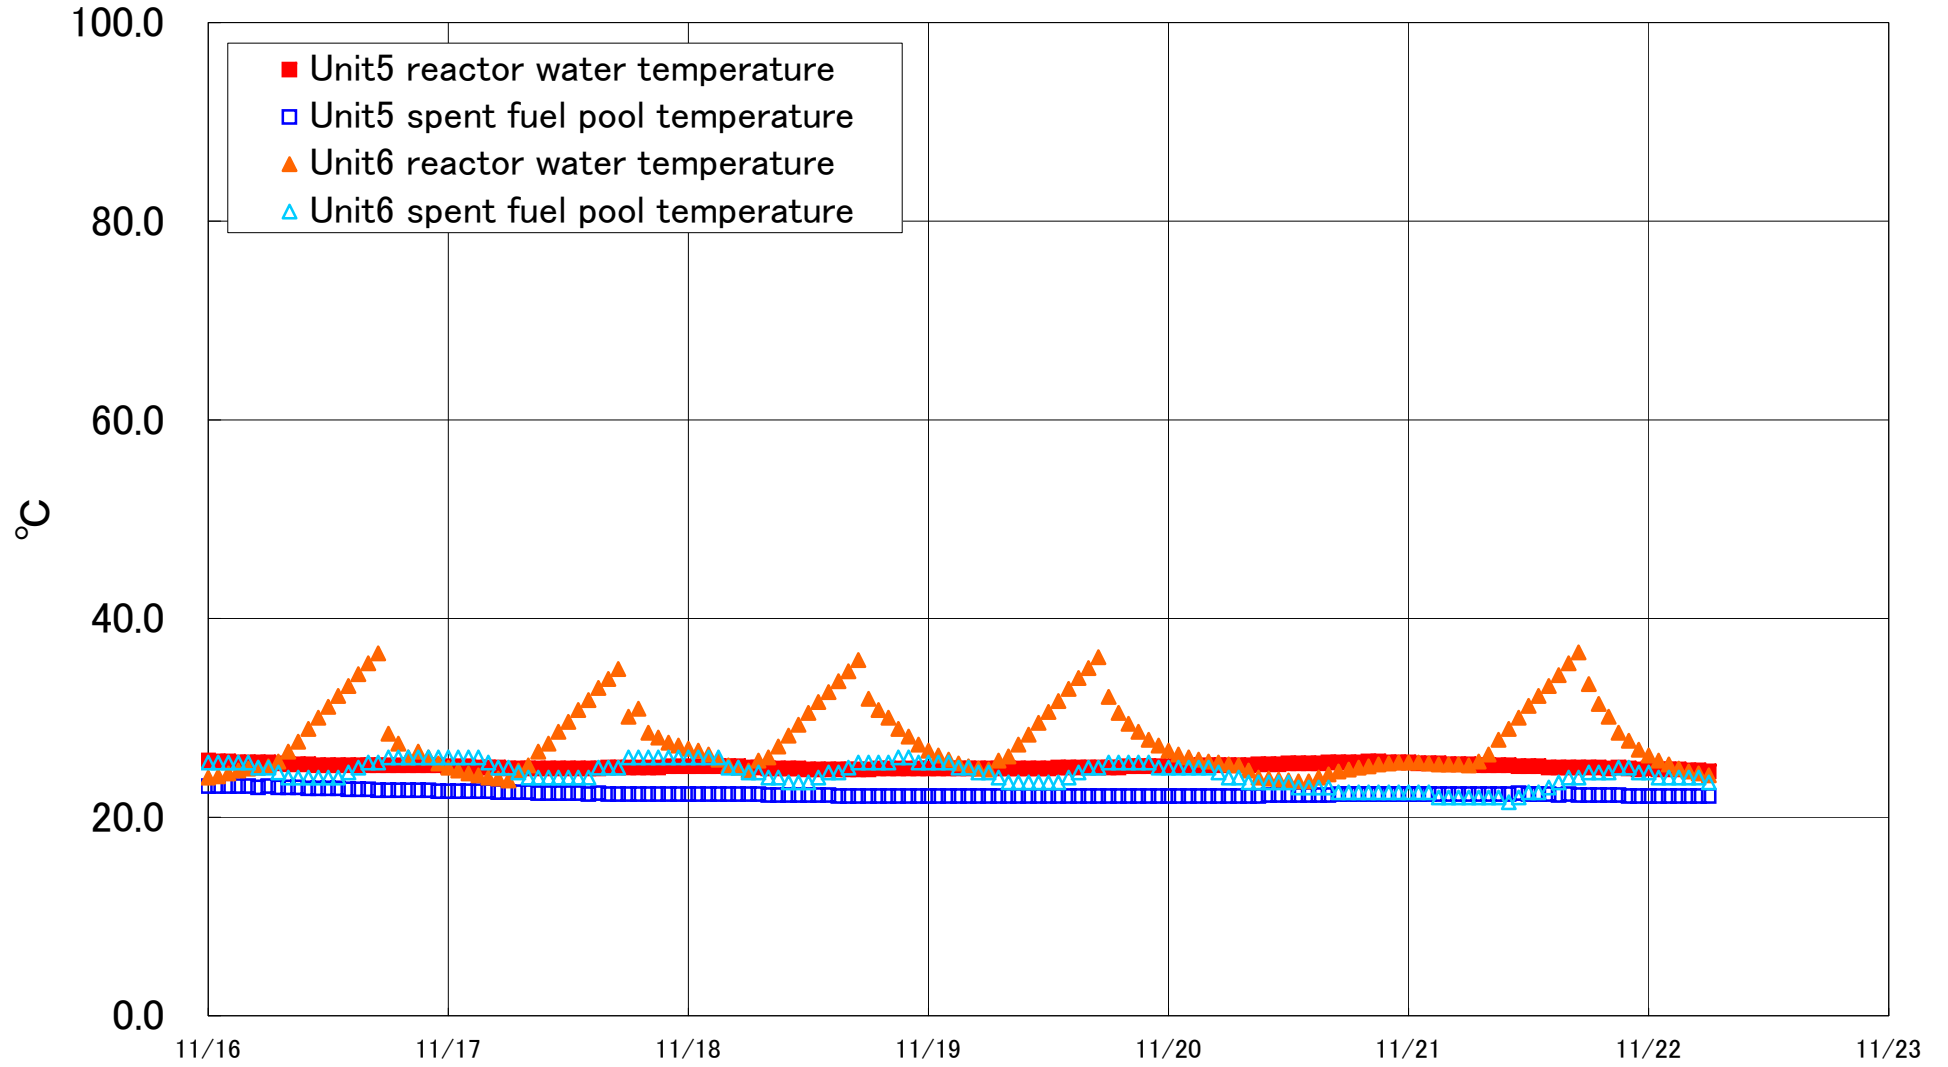

Fukushima Daiichi Nuclear Power Station Units 5-6 Reactor water /spent fuel pool temperature

Fukushima Daiichi Nuclear Power Station Unit5·6 Reactor water/spent fuel pool temperature

Date	Unit5 reactor water temperature	Unit5 spent fuel pool temperature	Unit6 reactor water temperature	Unit6 spent fuel pool temperature
11/19 14:00	25.0	22.1	32.9	24.0
11/19 15:00	25.0	22.1	34.0	24.5
11/19 16:00	25.0	22.1	35.0	25.0
11/19 17:00	25.0	22.1	36.1	25.0
11/19 18:00	25.0	22.1	32.1	25.5
11/19 19:00	25.0	22.1	30.5	25.5
11/19 20:00	25.1	22.1	29.4	25.5
11/19 21:00	25.1	22.1	28.6	25.5
11/19 22:00	25.1	22.1	27.8	25.5
11/19 23:00	25.1	22.1	27.2	25.0
11/20 0:00	25.1	22.1	26.7	25.0
11/20 1:00	25.1	22.1	26.3	25.0
11/20 2:00	25.2	22.1	26.0	25.0
11/20 3:00	25.1	22.1	25.8	25.0
11/20 4:00	25.2	22.1	25.6	25.0
11/20 5:00	25.2	22.1	25.5	24.5
11/20 6:00	25.2	22.1	25.3	24.0
11/20 7:00	25.2	22.1	25.2	24.0
11/20 8:00	25.2	22.1	24.7	23.5
11/20 9:00	25.3	22.1	24.0	23.5
11/20 10:00	25.3	22.2	23.9	23.5
11/20 11:00	25.3	22.2	23.8	23.5
11/20 12:00	25.4	22.2	23.7	23.5
11/20 13:00	25.4	22.2	23.6	23.0
11/20 14:00	25.4	22.2	23.6	23.0
11/20 15:00	25.4	22.2	24.0	23.0
11/20 16:00	25.5	22.2	24.3	23.0
11/20 17:00	25.5	22.3	24.6	22.5
11/20 18:00	25.5	22.3	24.8	22.5
11/20 19:00	25.5	22.3	25.0	22.5
11/20 20:00	25.6	22.3	25.1	22.5
11/20 21:00	25.6	22.3	25.3	22.5
11/20 22:00	25.5	22.3	25.4	22.5
11/20 23:00	25.5	22.3	25.5	22.5
11/21 0:00	25.5	22.3	25.5	22.5
11/21 1:00	25.4	22.3	25.5	22.5
11/21 2:00	25.4	22.3	25.4	22.5
11/21 3:00	25.4	22.3	25.3	22.0
11/21 4:00	25.3	22.3	25.3	22.0
11/21 5:00	25.3	22.3	25.3	22.0
11/21 6:00	25.3	22.3	25.2	22.0
11/21 7:00	25.2	22.3	25.6	22.0
11/21 8:00	25.2	22.3	26.3	22.0
11/21 9:00	25.2	22.3	27.8	22.0
11/21 10:00	25.2	22.3	28.9	21.5
11/21 11:00	25.1	22.4	30.0	22.0
11/21 12:00	25.1	22.3	31.2	22.5
11/21 13:00	25.1	22.3	32.2	22.5
11/21 14:00	25.0	22.3	33.2	23.0
11/21 15:00	25.0	22.2	34.3	23.5
11/21 16:00	25.0	22.3	35.5	24.0
11/21 17:00	25.0	22.2	36.6	24.0
11/21 18:00	25.0	22.2	33.4	24.5
11/21 19:00	25.0	22.2	31.4	24.5
11/21 20:00	24.9	22.2	30.1	24.5
11/21 21:00	25.0	22.2	28.5	25.0
11/21 22:00	24.9	22.1	27.7	25.0
11/21 23:00	24.8	22.1	26.8	24.5
11/22 0:00	24.9	22.1	26.2	24.5
11/22 1:00	24.8	22.1	25.7	24.0
11/22 2:00	24.8	22.1	25.3	24.0
11/22 3:00	24.8	22.1	24.9	24.0
11/22 4:00	24.7	22.1	24.6	24.0
11/22 5:00	24.7	22.1	24.4	24.0
11/22 6:00	24.6	22.1	24.2	23.5