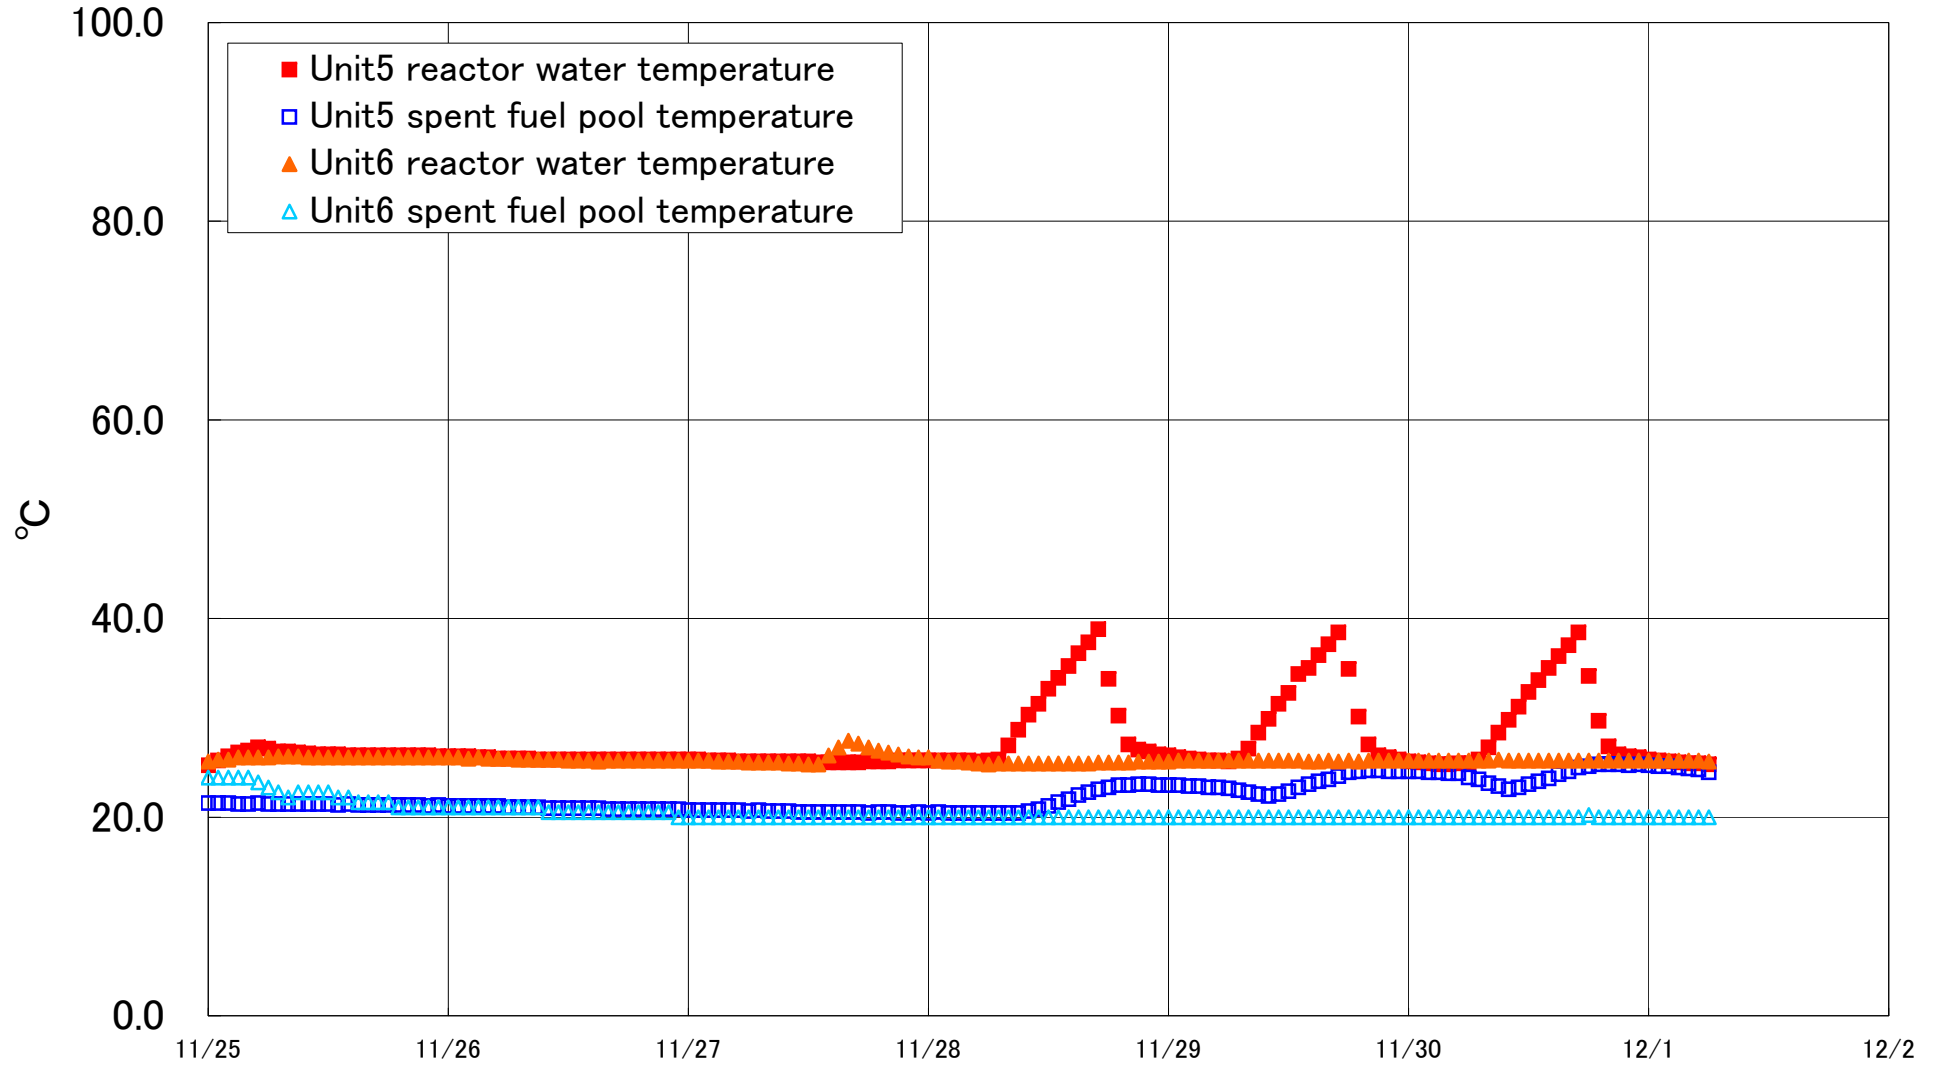

Fukushima Daiichi Nuclear Power Station Units 5·6 Reactor water /spent fuel pool temperature

Fukushima Daiichi Nuclear Power Station Unit5·6 Reactor water/spent fuel pool temperature

Date	Unit5 reactor water temperature	Unit5 spent fuel pool temperature	Unit6 reactor water temperature	Unit6 spent fuel pool temperature
11/28 14:00	35.2	21.8	25.4	20.0
11/28 15:00	36.5	22.2	25.4	20.0
11/28 16:00	37.6	22.5	25.4	20.0
11/28 17:00	38.9	22.8	25.5	20.0
11/28 18:00	33.9	23.0	25.5	20.0
11/28 19:00	30.2	23.2	25.5	20.0
11/28 20:00	27.3	23.2	25.5	20.0
11/28 21:00	26.8	23.3	25.6	20.0
11/28 22:00	26.6	23.3	25.6	20.0
11/28 23:00	26.3	23.2	25.6	20.0
11/29 0:00	26.2	23.2	25.6	20.0
11/29 1:00	26.0	23.2	25.7	20.0
11/29 2:00	25.9	23.1	25.7	20.0
11/29 3:00	25.8	23.1	25.7	20.0
11/29 4:00	25.7	23.0	25.7	20.0
11/29 5:00	25.7	23.0	25.7	20.0
11/29 6:00	25.6	22.9	25.7	20.0
11/29 7:00	25.9	22.7	25.7	20.0
11/29 8:00	26.9	22.5	25.7	20.0
11/29 9:00	28.5	22.3	25.7	20.0
11/29 10:00	29.9	22.1	25.7	20.0
11/29 11:00	31.4	22.3	25.7	20.0
11/29 12:00	32.5	22.6	25.7	20.0
11/29 13:00	34.4	23.0	25.7	20.0
11/29 14:00	35.0	23.3	25.6	20.0
11/29 15:00	36.3	23.6	25.6	20.0
11/29 16:00	37.4	23.8	25.7	20.0
11/29 17:00	38.6	24.1	25.6	20.0
11/29 18:00	34.9	24.5	25.7	20.0
11/29 19:00	30.1	24.6	25.6	20.0
11/29 20:00	27.3	24.7	25.7	20.0
11/29 21:00	26.2	24.7	25.7	20.0
11/29 22:00	26.0	24.6	25.7	20.0
11/29 23:00	25.8	24.6	25.7	20.0
11/30 0:00	25.6	24.6	25.7	20.0
11/30 1:00	25.5	24.6	25.7	20.0
11/30 2:00	25.4	24.5	25.7	20.0
11/30 3:00	25.3	24.5	25.7	20.0
11/30 4:00	25.3	24.4	25.7	20.0
11/30 5:00	25.4	24.4	25.7	20.0
11/30 6:00	25.4	24.0	25.7	20.0
11/30 7:00	25.8	23.8	25.7	20.0
11/30 8:00	27.0	23.4	25.7	20.0
11/30 9:00	28.5	23.1	25.8	20.0
11/30 10:00	29.8	22.8	25.7	20.0
11/30 11:00	31.1	23.0	25.7	20.0
11/30 12:00	32.6	23.3	25.7	20.0
11/30 13:00	33.8	23.6	25.7	20.0
11/30 14:00	35.0	23.9	25.7	20.0
11/30 15:00	36.2	24.3	25.7	20.0
11/30 16:00	37.3	24.6	25.7	20.0
11/30 17:00	38.6	25.0	25.7	20.0
11/30 18:00	34.2	25.1	25.7	20.2
11/30 19:00	29.7	25.3	25.7	20.0
11/30 20:00	27.1	25.3	25.7	20.0
11/30 21:00	26.3	25.3	25.7	20.0
11/30 22:00	26.1	25.2	25.7	20.0
11/30 23:00	26.0	25.3	25.7	20.0
12/1 0:00	25.8	25.2	25.7	20.0
12/1 1:00	25.7	25.1	25.7	20.0
12/1 2:00	25.6	25.1	25.7	20.0
12/1 3:00	25.5	25.0	25.7	20.0
12/1 4:00	25.4	24.9	25.7	20.0
12/1 5:00	25.4	24.8	25.7	20.0
12/1 6:00	25.3	24.5	25.6	20.0