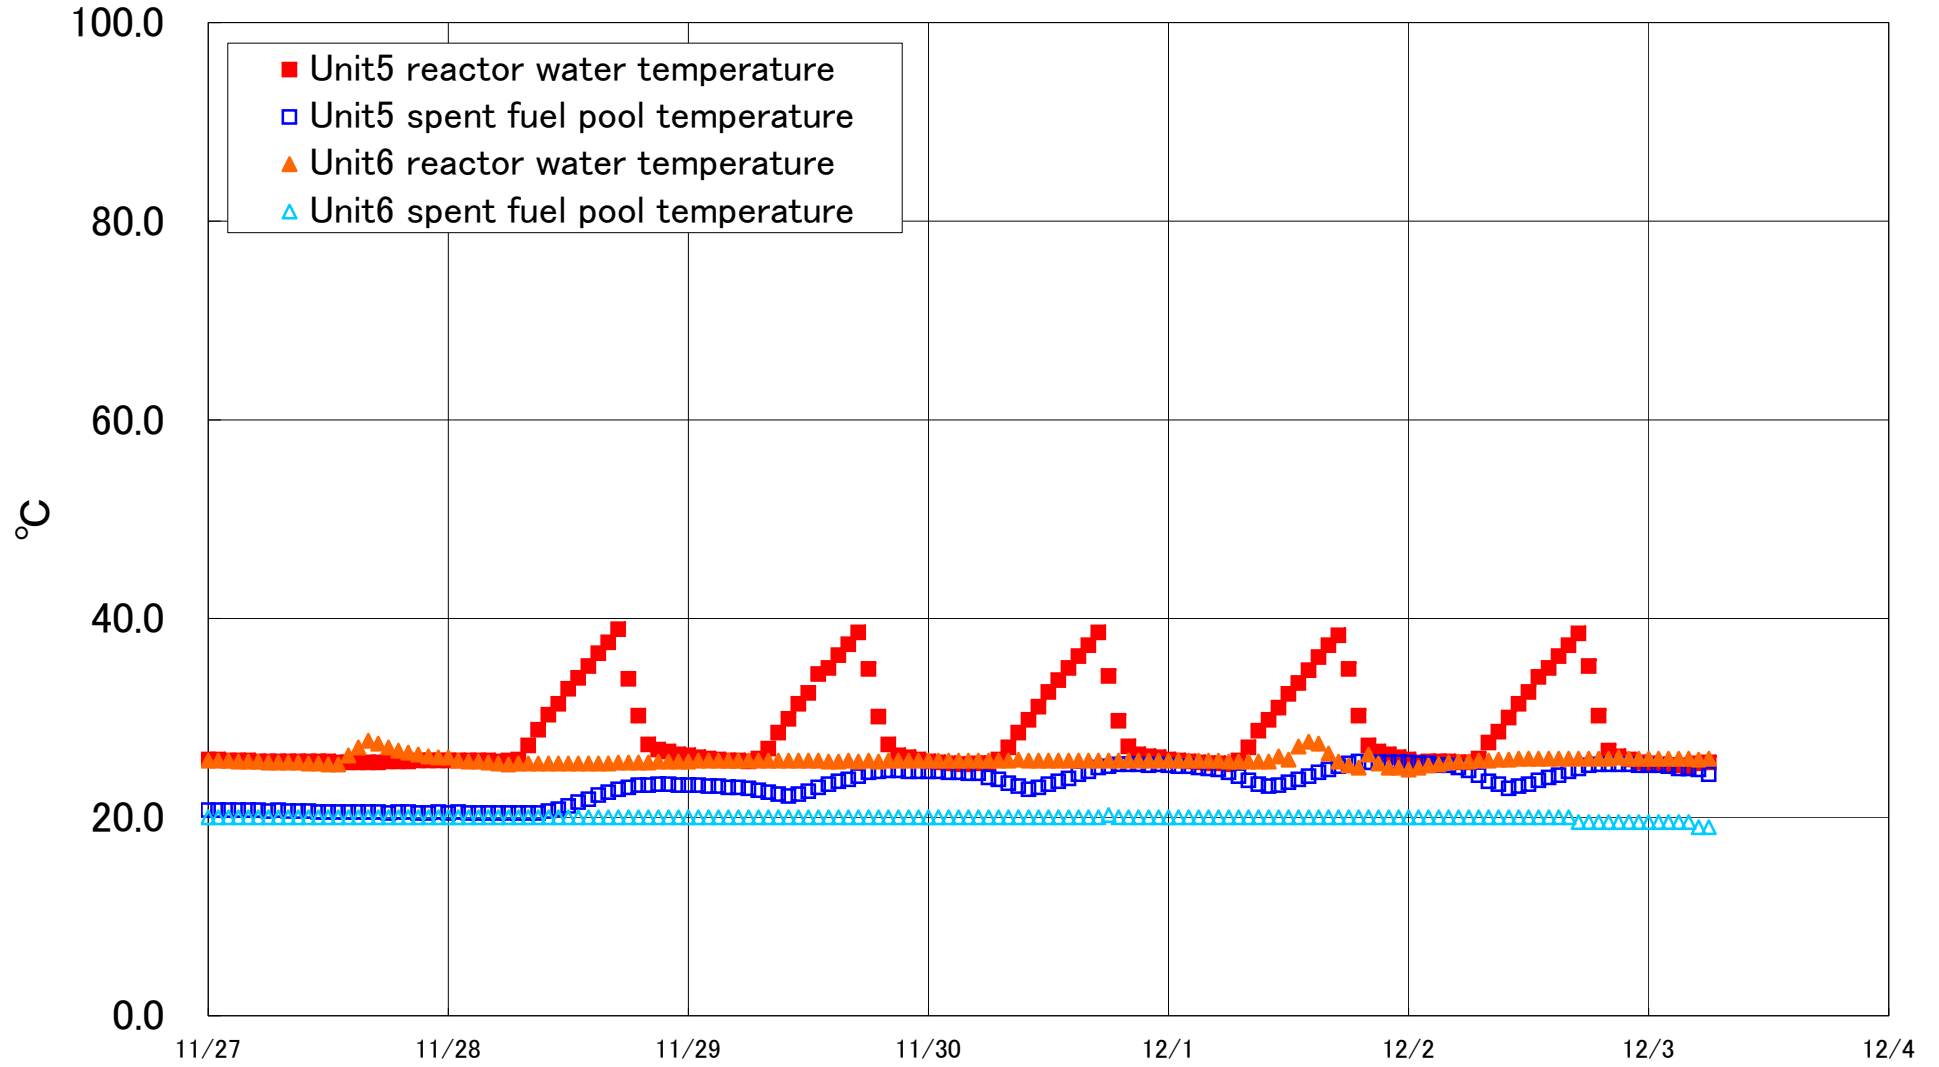

Fukushima Daiichi Nuclear Power Station Units 5·6 Reactor water /spent fuel pool temperature

Fukushima Daiichi Nuclear Power Station Unit5·6 Reactor water/spent fuel pool temperature

Date	Unit5 reactor water temperature	Unit5 spent fuel pool temperature	Unit6 reactor water temperature	Unit6 spent fuel pool temperature
11/30 14:00	35.0	23.9	25.7	20.0
11/30 15:00	36.2	24.3	25.7	20.0
11/30 16:00	37.3	24.6	25.7	20.0
11/30 17:00	38.6	25.0	25.7	20.0
11/30 18:00	34.2	25.1	25.7	20.2
11/30 19:00	29.7	25.3	25.7	20.0
11/30 20:00	27.1	25.3	25.7	20.0
11/30 21:00	26.3	25.3	25.7	20.0
11/30 22:00	26.1	25.2	25.7	20.0
11/30 23:00	26.0	25.3	25.7	20.0
12/1 0:00	25.8	25.2	25.7	20.0
12/1 1:00	25.7	25.1	25.7	20.0
12/1 2:00	25.6	25.1	25.7	20.0
12/1 3:00	25.5	25.0	25.7	20.0
12/1 4:00	25.4	24.9	25.7	20.0
12/1 5:00	25.4	24.8	25.7	20.0
12/1 6:00	25.3	24.5	25.6	20.0
12/1 7:00	25.7	24.1	25.6	20.0
12/1 8:00	27.0	23.7	25.6	20.0
12/1 9:00	28.7	23.3	25.6	20.0
12/1 10:00	29.8	23.1	25.6	20.0
12/1 11:00	31.0	23.2	26.1	20.0
12/1 12:00	32.4	23.5	25.8	20.0
12/1 13:00	33.5	23.8	27.1	20.0
12/1 14:00	34.8	24.1	27.6	20.0
12/1 15:00	36.1	24.5	27.4	20.0
12/1 16:00	37.3	24.8	26.4	20.0
12/1 17:00	38.3	25.1	25.6	20.0
12/1 18:00	34.9	25.4	25.2	20.0
12/1 19:00	30.2	25.6	25.0	20.0
12/1 20:00	27.2	25.5	26.3	20.0
12/1 21:00	26.6	25.5	25.4	20.0
12/1 22:00	26.3	25.5	25.0	20.0
12/1 23:00	26.0	25.5	25.0	20.0
12/2 0:00	25.8	25.5	24.8	20.0
12/2 1:00	25.5	25.4	25.0	20.0
12/2 2:00	25.6	25.4	25.2	20.0
12/2 3:00	25.6	25.2	25.3	20.0
12/2 4:00	25.6	25.2	25.5	20.0
12/2 5:00	25.5	25.0	25.6	20.0
12/2 6:00	25.5	24.7	25.6	20.0
12/2 7:00	25.9	24.2	25.7	20.0
12/2 8:00	27.5	23.6	25.7	20.0
12/2 9:00	28.6	23.3	25.8	20.0
12/2 10:00	30.0	22.9	25.8	20.0
12/2 11:00	31.4	23.1	25.9	20.0
12/2 12:00	32.6	23.3	25.9	20.0
12/2 13:00	34.1	23.7	25.9	20.0
12/2 14:00	35.0	24.0	25.9	20.0
12/2 15:00	36.2	24.2	25.9	20.0
12/2 16:00	37.3	24.6	25.9	20.0
12/2 17:00	38.5	24.9	25.9	19.5
12/2 18:00	35.2	25.2	25.9	19.5
12/2 19:00	30.2	25.3	25.9	19.5
12/2 20:00	26.7	25.3	25.9	19.5
12/2 21:00	26.1	25.3	26.0	19.5
12/2 22:00	25.8	25.3	25.9	19.5
12/2 23:00	25.5	25.2	25.9	19.5
12/3 0:00	25.4	25.2	25.9	19.5
12/3 1:00	25.3	25.2	25.9	19.5
12/3 2:00	25.2	25.1	25.9	19.5
12/3 3:00	25.2	24.9	25.9	19.5
12/3 4:00	25.1	24.9	25.9	19.5
12/3 5:00	25.4	24.8	25.8	19.0
12/3 6:00	25.5	24.3	25.9	19.0