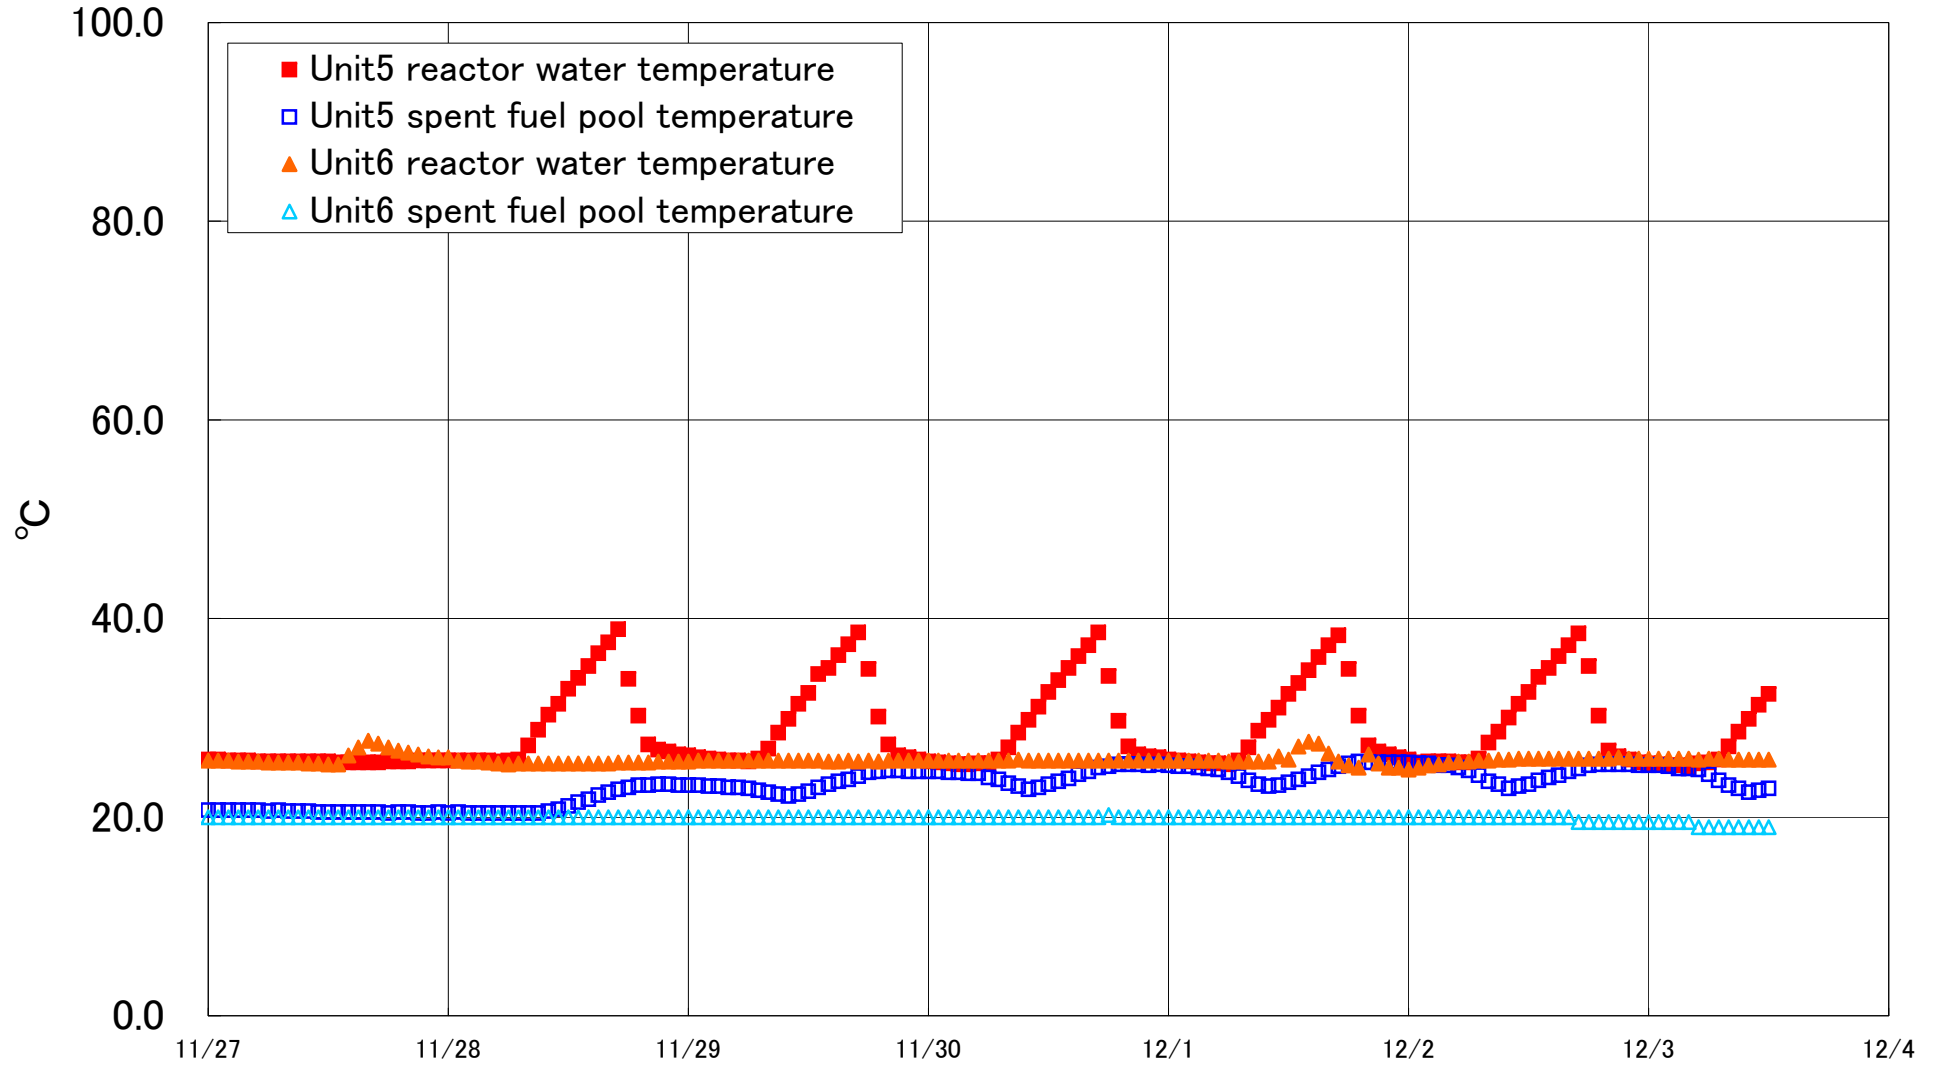

Fukushima Daiichi Nuclear Power Station Units 5·6 Reactor water /spent fuel pool temperature

Fukushima Daiichi Nuclear Power Station Unit5・6 Reactor water/spent fuel pool temperature

Date	Unit5 reactor water temperature	Unit5 spent fuel pool temperature	Unit6 reactor water temperature	Unit6 spent fuel pool temperature
11/30 20:00	27.1	25.3	25.7	20.0
11/30 21:00	26.3	25.3	25.7	20.0
11/30 22:00	26.1	25.2	25.7	20.0
11/30 23:00	26.0	25.3	25.7	20.0
12/1 0:00	25.8	25.2	25.7	20.0
12/1 1:00	25.7	25.1	25.7	20.0
12/1 2:00	25.6	25.1	25.7	20.0
12/1 3:00	25.5	25.0	25.7	20.0
12/1 4:00	25.4	24.9	25.7	20.0
12/1 5:00	25.4	24.8	25.7	20.0
12/1 6:00	25.3	24.5	25.6	20.0
12/1 7:00	25.7	24.1	25.6	20.0
12/1 8:00	27.0	23.7	25.6	20.0
12/1 9:00	28.7	23.3	25.6	20.0
12/1 10:00	29.8	23.1	25.6	20.0
12/1 11:00	31.0	23.2	26.1	20.0
12/1 12:00	32.4	23.5	25.8	20.0
12/1 13:00	33.5	23.8	27.1	20.0
12/1 14:00	34.8	24.1	27.6	20.0
12/1 15:00	36.1	24.5	27.4	20.0
12/1 16:00	37.3	24.8	26.4	20.0
12/1 17:00	38.3	25.1	25.6	20.0
12/1 18:00	34.9	25.4	25.2	20.0
12/1 19:00	30.2	25.6	25.0	20.0
12/1 20:00	27.2	25.5	26.3	20.0
12/1 21:00	26.6	25.5	25.4	20.0
12/1 22:00	26.3	25.5	25.0	20.0
12/1 23:00	26.0	25.5	25.0	20.0
12/2 0:00	25.8	25.5	24.8	20.0
12/2 1:00	25.5	25.4	25.0	20.0
12/2 2:00	25.6	25.4	25.2	20.0
12/2 3:00	25.6	25.2	25.3	20.0
12/2 4:00	25.6	25.2	25.5	20.0
12/2 5:00	25.5	25.0	25.6	20.0
12/2 6:00	25.5	24.7	25.6	20.0
12/2 7:00	25.9	24.2	25.7	20.0
12/2 8:00	27.5	23.6	25.7	20.0
12/2 9:00	28.6	23.3	25.8	20.0
12/2 10:00	30.0	22.9	25.8	20.0
12/2 11:00	31.4	23.1	25.9	20.0
12/2 12:00	32.6	23.3	25.9	20.0
12/2 13:00	34.1	23.7	25.9	20.0
12/2 14:00	35.0	24.0	25.9	20.0
12/2 15:00	36.2	24.2	25.9	20.0
12/2 16:00	37.3	24.6	25.9	20.0
12/2 17:00	38.5	24.9	25.9	19.5
12/2 18:00	35.2	25.2	25.9	19.5
12/2 19:00	30.2	25.3	25.9	19.5
12/2 20:00	26.7	25.3	25.9	19.5
12/2 21:00	26.1	25.3	26.0	19.5
12/2 22:00	25.8	25.3	25.9	19.5
12/2 23:00	25.5	25.2	25.9	19.5
12/3 0:00	25.4	25.2	25.9	19.5
12/3 1:00	25.3	25.2	25.9	19.5
12/3 2:00	25.2	25.1	25.9	19.5
12/3 3:00	25.2	24.9	25.9	19.5
12/3 4:00	25.1	24.9	25.9	19.5
12/3 5:00	25.4	24.8	25.8	19.0
12/3 6:00	25.5	24.3	25.9	19.0
12/3 7:00	25.8	23.7	25.9	19.0
12/3 8:00	27.1	23.2	25.8	19.0
12/3 9:00	28.6	22.9	25.8	19.0
12/3 10:00	29.9	22.5	25.8	19.0
12/3 11:00	31.3	22.7	25.8	19.0
12/3 12:00	32.4	22.9	25.8	19.0