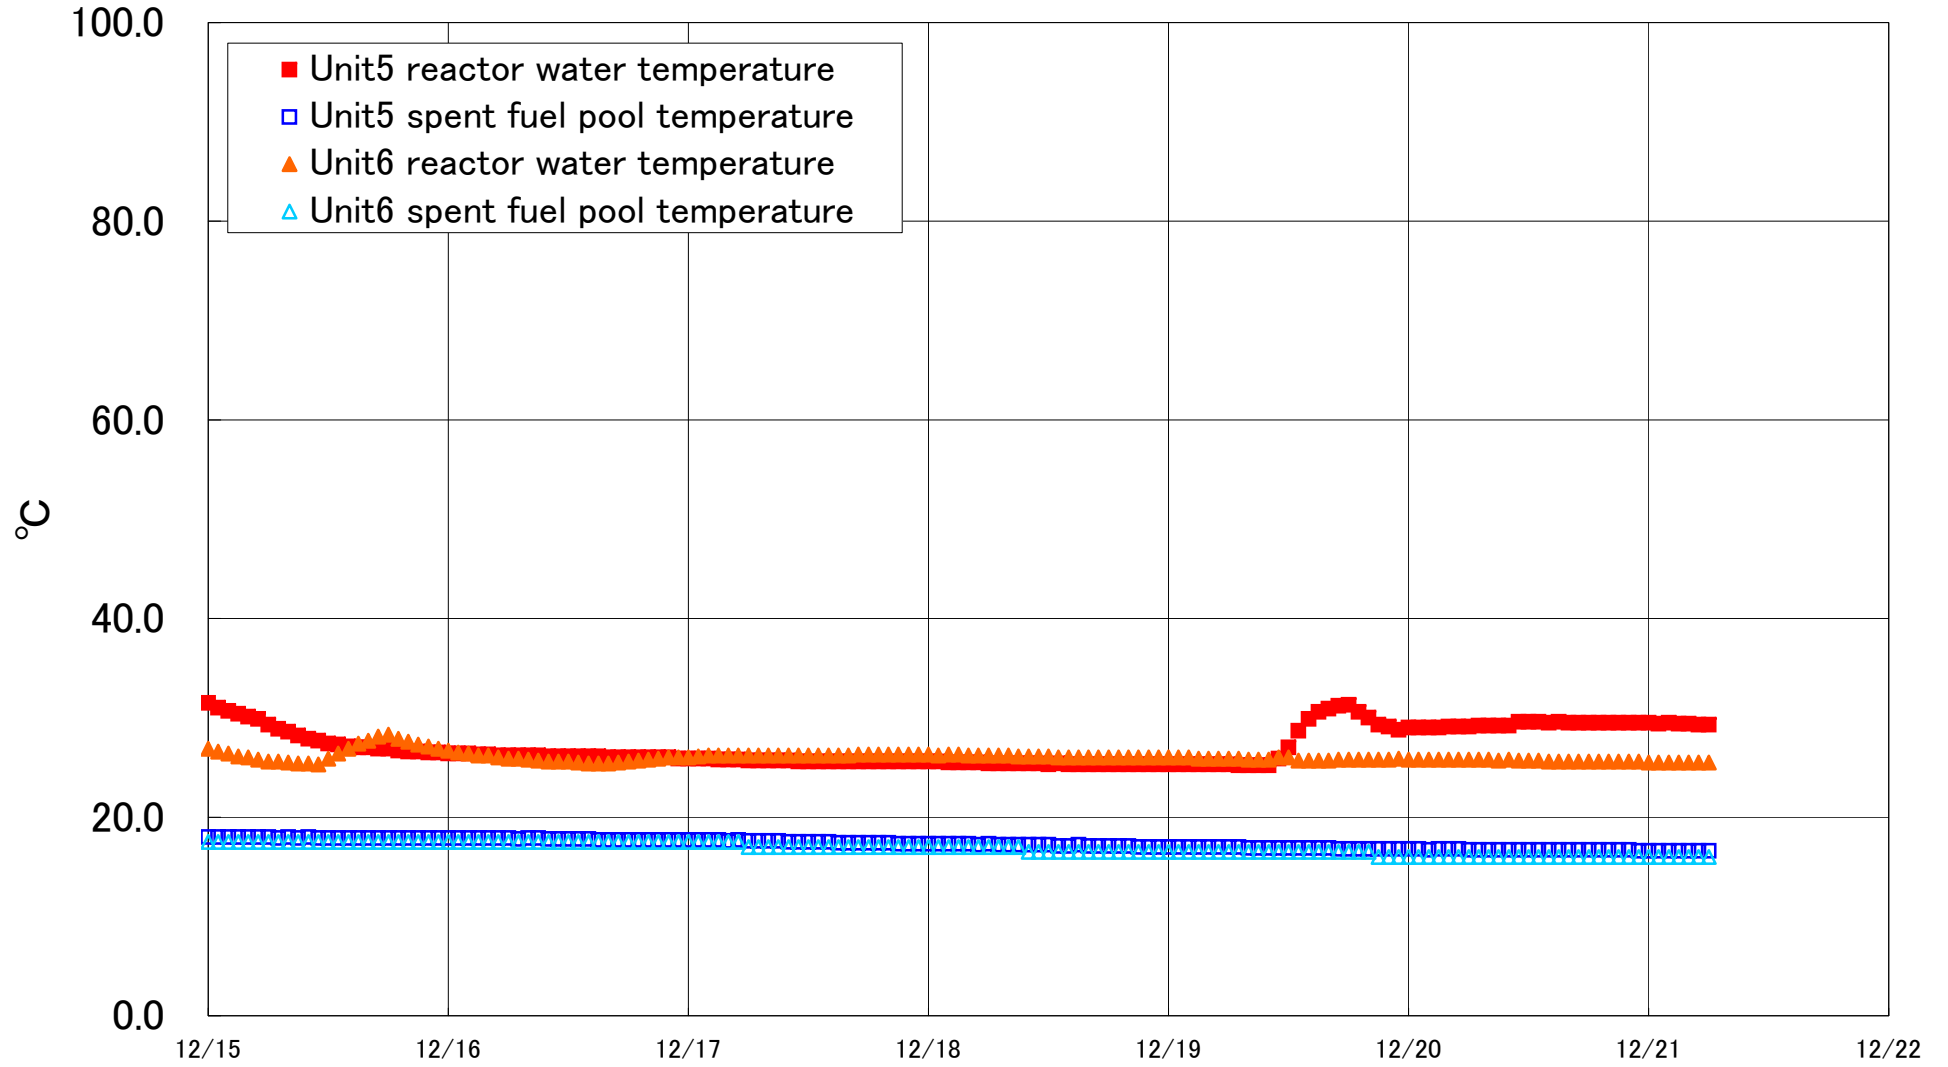

Fukushima Daiichi Nuclear Power Station Units 5·6 Reactor water /spent fuel pool temperature

Fukushima Daiichi Nuclear Power Station Unit5·6 Reactor water/spent fuel pool temperature

Date	Unit5 reactor water temperature	Unit5 spent fuel pool temperature	Unit6 reactor water temperature	Unit6 spent fuel pool temperature
12/18 14:00	25.3	17.1	26.0	16.5
12/18 15:00	25.3	17.2	26.0	16.5
12/18 16:00	25.3	17.1	26.0	16.5
12/18 17:00	25.3	17.1	26.0	16.5
12/18 18:00	25.3	17.1	26.0	16.5
12/18 19:00	25.3	17.1	26.0	16.5
12/18 20:00	25.3	17.1	26.0	16.5
12/18 21:00	25.3	17.0	26.0	16.5
12/18 22:00	25.3	17.0	26.0	16.5
12/18 23:00	25.3	17.0	26.0	16.5
12/19 0:00	25.3	17.0	26.0	16.5
12/19 1:00	25.3	17.0	26.0	16.5
12/19 2:00	25.3	17.0	26.0	16.5
12/19 3:00	25.3	17.0	25.9	16.5
12/19 4:00	25.3	17.0	25.9	16.5
12/19 5:00	25.3	17.0	25.9	16.5
12/19 6:00	25.3	17.0	25.9	16.5
12/19 7:00	25.2	17.0	25.9	16.5
12/19 8:00	25.2	16.9	25.8	16.5
12/19 9:00	25.2	16.9	25.8	16.5
12/19 10:00	25.2	16.9	25.8	16.5
12/19 11:00	25.9	16.9	26.0	16.5
12/19 12:00	27.0	16.9	26.0	16.5
12/19 13:00	28.7	16.9	25.7	16.5
12/19 14:00	29.9	16.9	25.7	16.5
12/19 15:00	30.6	16.9	25.7	16.5
12/19 16:00	30.9	16.9	25.7	16.5
12/19 17:00	31.2	16.8	25.8	16.5
12/19 18:00	31.3	16.8	25.8	16.5
12/19 19:00	30.6	16.8	25.8	16.5
12/19 20:00	30.0	16.8	25.8	16.5
12/19 21:00	29.3	16.8	25.8	16.0
12/19 22:00	29.1	16.8	25.8	16.0
12/19 23:00	28.8	16.8	25.9	16.0
12/20 0:00	29.0	16.8	25.8	16.0
12/20 1:00	29.0	16.8	25.8	16.0
12/20 2:00	29.0	16.7	25.8	16.0
12/20 3:00	29.0	16.8	25.8	16.0
12/20 4:00	29.1	16.8	25.8	16.0
12/20 5:00	29.1	16.8	25.8	16.0
12/20 6:00	29.1	16.7	25.8	16.0
12/20 7:00	29.2	16.7	25.8	16.0
12/20 8:00	29.2	16.7	25.8	16.0
12/20 9:00	29.2	16.7	25.7	16.0
12/20 10:00	29.2	16.7	25.8	16.0
12/20 11:00	29.6	16.7	25.7	16.0
12/20 12:00	29.6	16.7	25.7	16.0
12/20 13:00	29.6	16.7	25.7	16.0
12/20 14:00	29.5	16.7	25.6	16.0
12/20 15:00	29.6	16.7	25.6	16.0
12/20 16:00	29.5	16.7	25.6	16.0
12/20 17:00	29.5	16.7	25.6	16.0
12/20 18:00	29.5	16.7	25.6	16.0
12/20 19:00	29.5	16.7	25.6	16.0
12/20 20:00	29.5	16.7	25.6	16.0
12/20 21:00	29.5	16.7	25.6	16.0
12/20 22:00	29.5	16.7	25.6	16.0
12/20 23:00	29.5	16.6	25.6	16.0
12/21 0:00	29.5	16.6	25.5	16.0
12/21 1:00	29.4	16.6	25.5	16.0
12/21 2:00	29.5	16.6	25.5	16.0
12/21 3:00	29.4	16.6	25.5	16.0
12/21 4:00	29.4	16.6	25.5	16.0
12/21 5:00	29.3	16.6	25.5	16.0
12/21 6:00	29.3	16.6	25.5	16.0