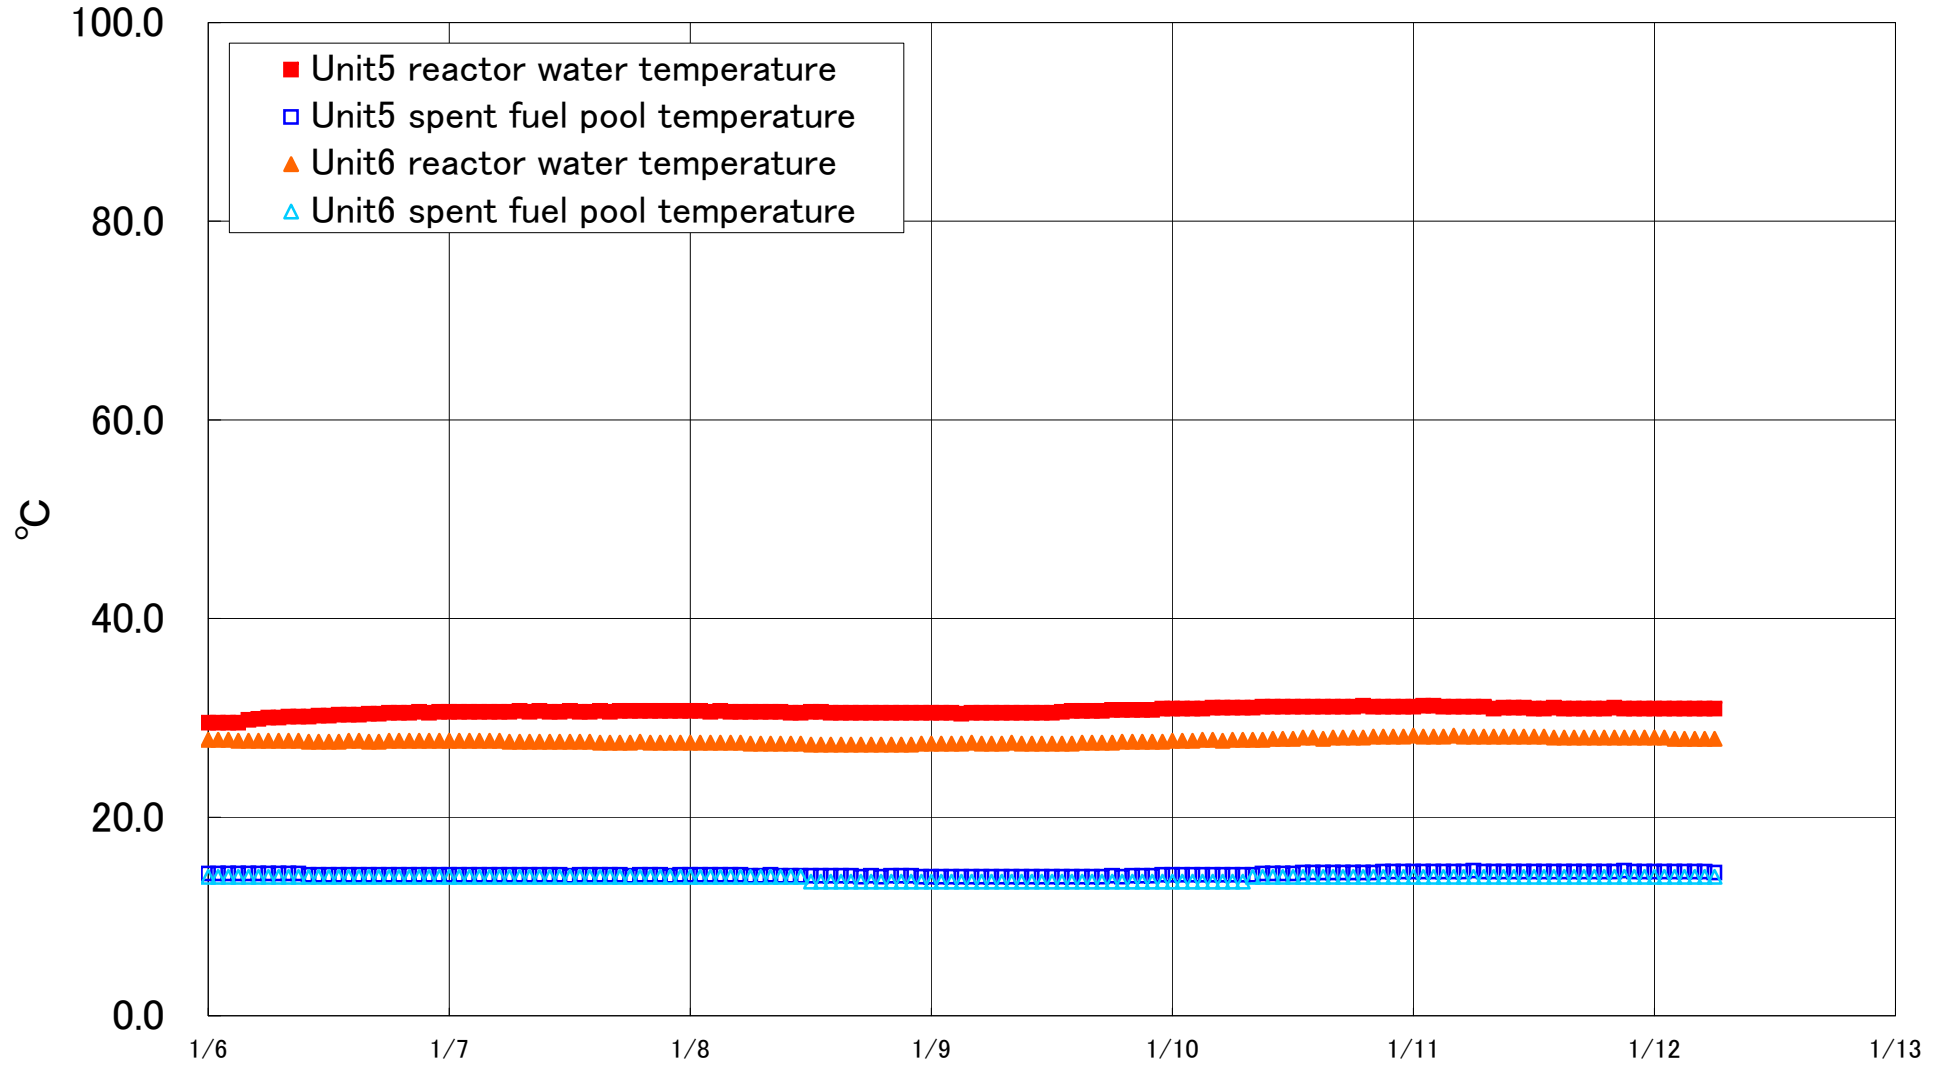

Fukushima Daiichi Nuclear Power Station Units 5·6 Reactor water /spent fuel pool temperature

Fukushima Daiichi Nuclear Power Station Unit5·6 Reactor water/spent fuel pool temperature

| Date       | Unit5 reactor water temperature | Unit5 spent fuel pool temperature | Unit6 reactor water temperature | Unit6 spent fuel pool temperature |
|------------|---------------------------------|-----------------------------------|---------------------------------|-----------------------------------|
| 1/9 14:00  | 30.7                            | 14.0                              | 27.4                            | 13.5                              |
| 1/9 15:00  | 30.7                            | 14.0                              | 27.5                            | 13.5                              |
| 1/9 16:00  | 30.7                            | 14.0                              | 27.5                            | 13.5                              |
| 1/9 17:00  | 30.7                            | 14.0                              | 27.5                            | 13.5                              |
| 1/9 18:00  | 30.8                            | 14.1                              | 27.5                            | 13.5                              |
| 1/9 19:00  | 30.8                            | 14.0                              | 27.6                            | 13.5                              |
| 1/9 20:00  | 30.8                            | 14.1                              | 27.6                            | 13.5                              |
| 1/9 21:00  | 30.8                            | 14.1                              | 27.6                            | 13.5                              |
| 1/9 22:00  | 30.8                            | 14.1                              | 27.6                            | 13.5                              |
| 1/9 23:00  | 30.9                            | 14.2                              | 27.6                            | 13.5                              |
| 1/10 0:00  | 30.9                            | 14.2                              | 27.7                            | 13.5                              |
| 1/10 1:00  | 30.9                            | 14.2                              | 27.7                            | 13.5                              |
| 1/10 2:00  | 30.9                            | 14.2                              | 27.7                            | 13.5                              |
| 1/10 3:00  | 30.9                            | 14.2                              | 27.8                            | 13.5                              |
| 1/10 4:00  | 31.0                            | 14.2                              | 27.8                            | 13.5                              |
| 1/10 5:00  | 31.0                            | 14.2                              | 27.7                            | 13.5                              |
| 1/10 6:00  | 31.0                            | 14.2                              | 27.8                            | 13.5                              |
| 1/10 7:00  | 31.0                            | 14.2                              | 27.8                            | 13.5                              |
| 1/10 8:00  | 31.0                            | 14.2                              | 27.8                            | 14.0                              |
| 1/10 9:00  | 31.1                            | 14.3                              | 27.8                            | 14.0                              |
| 1/10 10:00 | 31.1                            | 14.3                              | 27.9                            | 14.0                              |
| 1/10 11:00 | 31.1                            | 14.3                              | 27.9                            | 14.0                              |
| 1/10 12:00 | 31.1                            | 14.3                              | 27.9                            | 14.0                              |
| 1/10 13:00 | 31.1                            | 14.4                              | 28.0                            | 14.0                              |
| 1/10 14:00 | 31.1                            | 14.4                              | 28.0                            | 14.0                              |
| 1/10 15:00 | 31.1                            | 14.4                              | 27.9                            | 14.0                              |
| 1/10 16:00 | 31.1                            | 14.4                              | 28.0                            | 14.0                              |
| 1/10 17:00 | 31.1                            | 14.4                              | 28.0                            | 14.0                              |
| 1/10 18:00 | 31.1                            | 14.4                              | 28.0                            | 14.0                              |
| 1/10 19:00 | 31.2                            | 14.4                              | 28.0                            | 14.0                              |
| 1/10 20:00 | 31.1                            | 14.4                              | 28.1                            | 14.0                              |
| 1/10 21:00 | 31.1                            | 14.5                              | 28.1                            | 14.0                              |
| 1/10 22:00 | 31.1                            | 14.5                              | 28.1                            | 14.0                              |
| 1/10 23:00 | 31.1                            | 14.5                              | 28.1                            | 14.0                              |
| 1/11 0:00  | 31.1                            | 14.5                              | 28.2                            | 14.0                              |
| 1/11 1:00  | 31.2                            | 14.5                              | 28.1                            | 14.0                              |
| 1/11 2:00  | 31.2                            | 14.5                              | 28.1                            | 14.0                              |
| 1/11 3:00  | 31.1                            | 14.5                              | 28.1                            | 14.0                              |
| 1/11 4:00  | 31.1                            | 14.5                              | 28.2                            | 14.0                              |
| 1/11 5:00  | 31.1                            | 14.5                              | 28.1                            | 14.0                              |
| 1/11 6:00  | 31.1                            | 14.6                              | 28.1                            | 14.0                              |
| 1/11 7:00  | 31.1                            | 14.5                              | 28.1                            | 14.0                              |
| 1/11 8:00  | 30.9                            | 14.5                              | 28.1                            | 14.0                              |
| 1/11 9:00  | 31.0                            | 14.5                              | 28.1                            | 14.0                              |
| 1/11 10:00 | 31.0                            | 14.5                              | 28.1                            | 14.0                              |
| 1/11 11:00 | 31.0                            | 14.5                              | 28.1                            | 14.0                              |
| 1/11 12:00 | 30.9                            | 14.5                              | 28.1                            | 14.0                              |
| 1/11 13:00 | 30.9                            | 14.5                              | 28.1                            | 14.0                              |
| 1/11 14:00 | 31.0                            | 14.5                              | 28.0                            | 14.0                              |
| 1/11 15:00 | 30.9                            | 14.5                              | 28.0                            | 14.0                              |
| 1/11 16:00 | 30.9                            | 14.5                              | 28.0                            | 14.0                              |
| 1/11 17:00 | 30.9                            | 14.5                              | 28.0                            | 14.0                              |
| 1/11 18:00 | 30.9                            | 14.5                              | 28.0                            | 14.0                              |
| 1/11 19:00 | 30.9                            | 14.5                              | 28.0                            | 14.0                              |
| 1/11 20:00 | 31.0                            | 14.5                              | 28.0                            | 14.0                              |
| 1/11 21:00 | 30.9                            | 14.6                              | 28.0                            | 14.0                              |
| 1/11 22:00 | 30.9                            | 14.5                              | 28.0                            | 14.0                              |
| 1/11 23:00 | 30.9                            | 14.5                              | 28.0                            | 14.0                              |
| 1/12 0:00  | 30.9                            | 14.5                              | 28.0                            | 14.0                              |
| 1/12 1:00  | 30.9                            | 14.5                              | 28.0                            | 14.0                              |
| 1/12 2:00  | 30.9                            | 14.5                              | 27.9                            | 14.0                              |
| 1/12 3:00  | 30.9                            | 14.5                              | 27.9                            | 14.0                              |
| 1/12 4:00  | 30.9                            | 14.5                              | 27.9                            | 14.0                              |
| 1/12 5:00  | 30.9                            | 14.5                              | 27.9                            | 14.0                              |
| 1/12 6:00  | 30.9                            | 14.4                              | 27.9                            | 14.0                              |