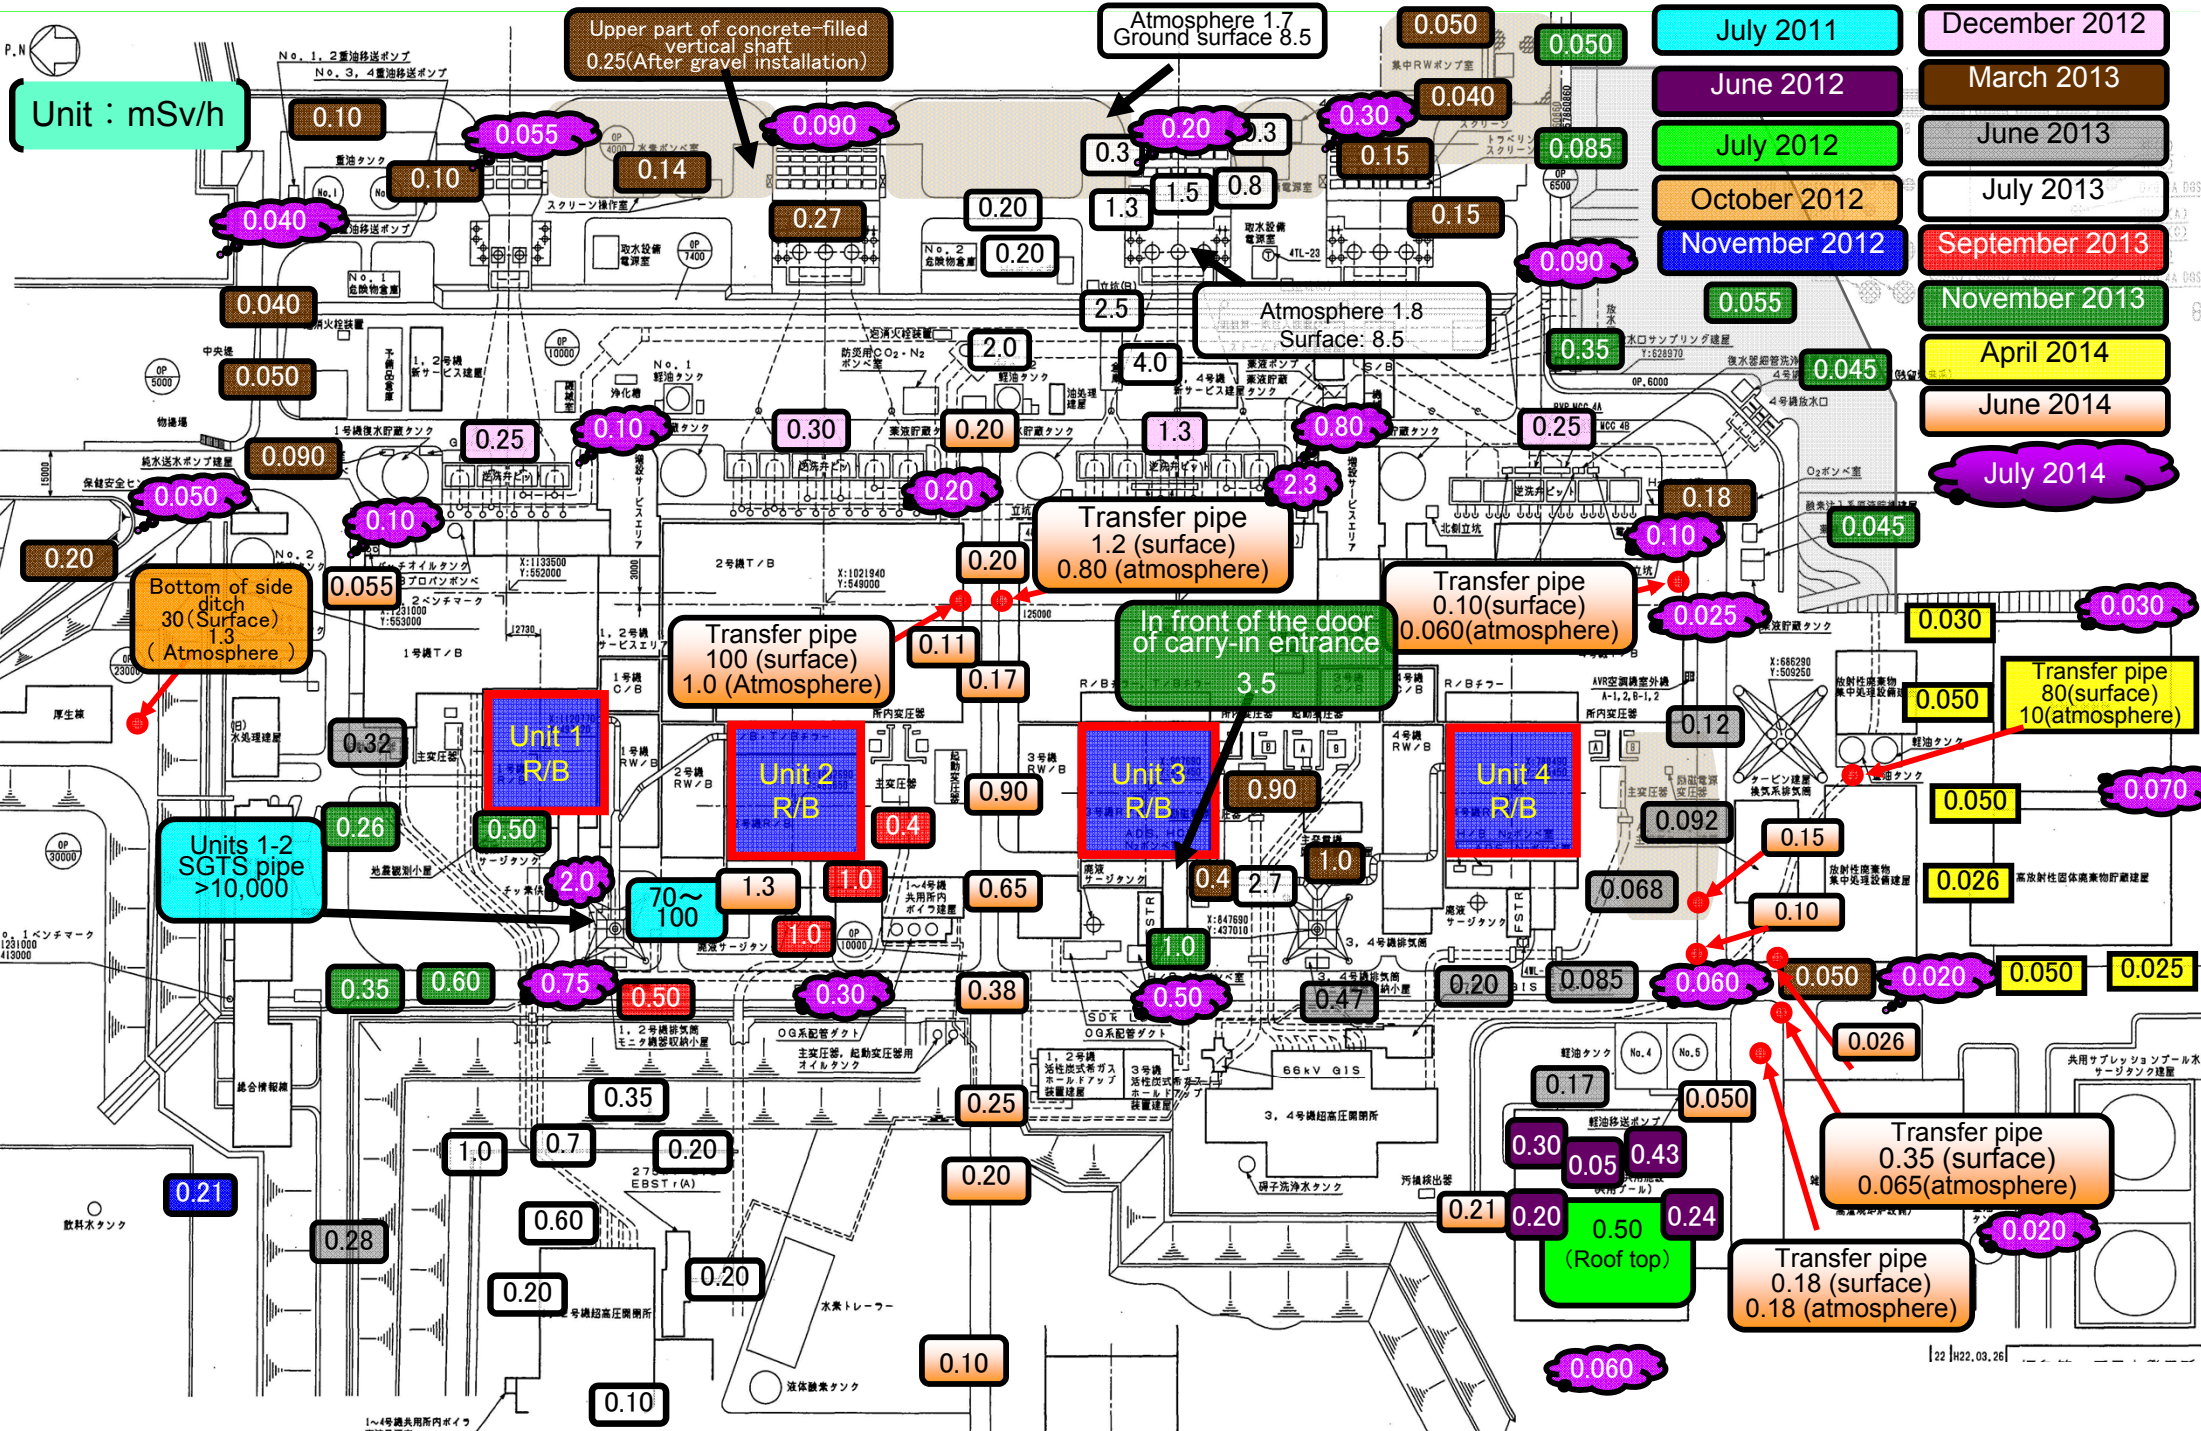

# Fukushima Daiichi NPS Survey Map (As of 5:00 PM on July 8, 2014)

July 2011	December 2012
June 2012	March 2013
July 2012	June 2013
October 2012	July 2013
November 2012	September 2013
	November 2013
	April 2014
	June 2014
	July 2014