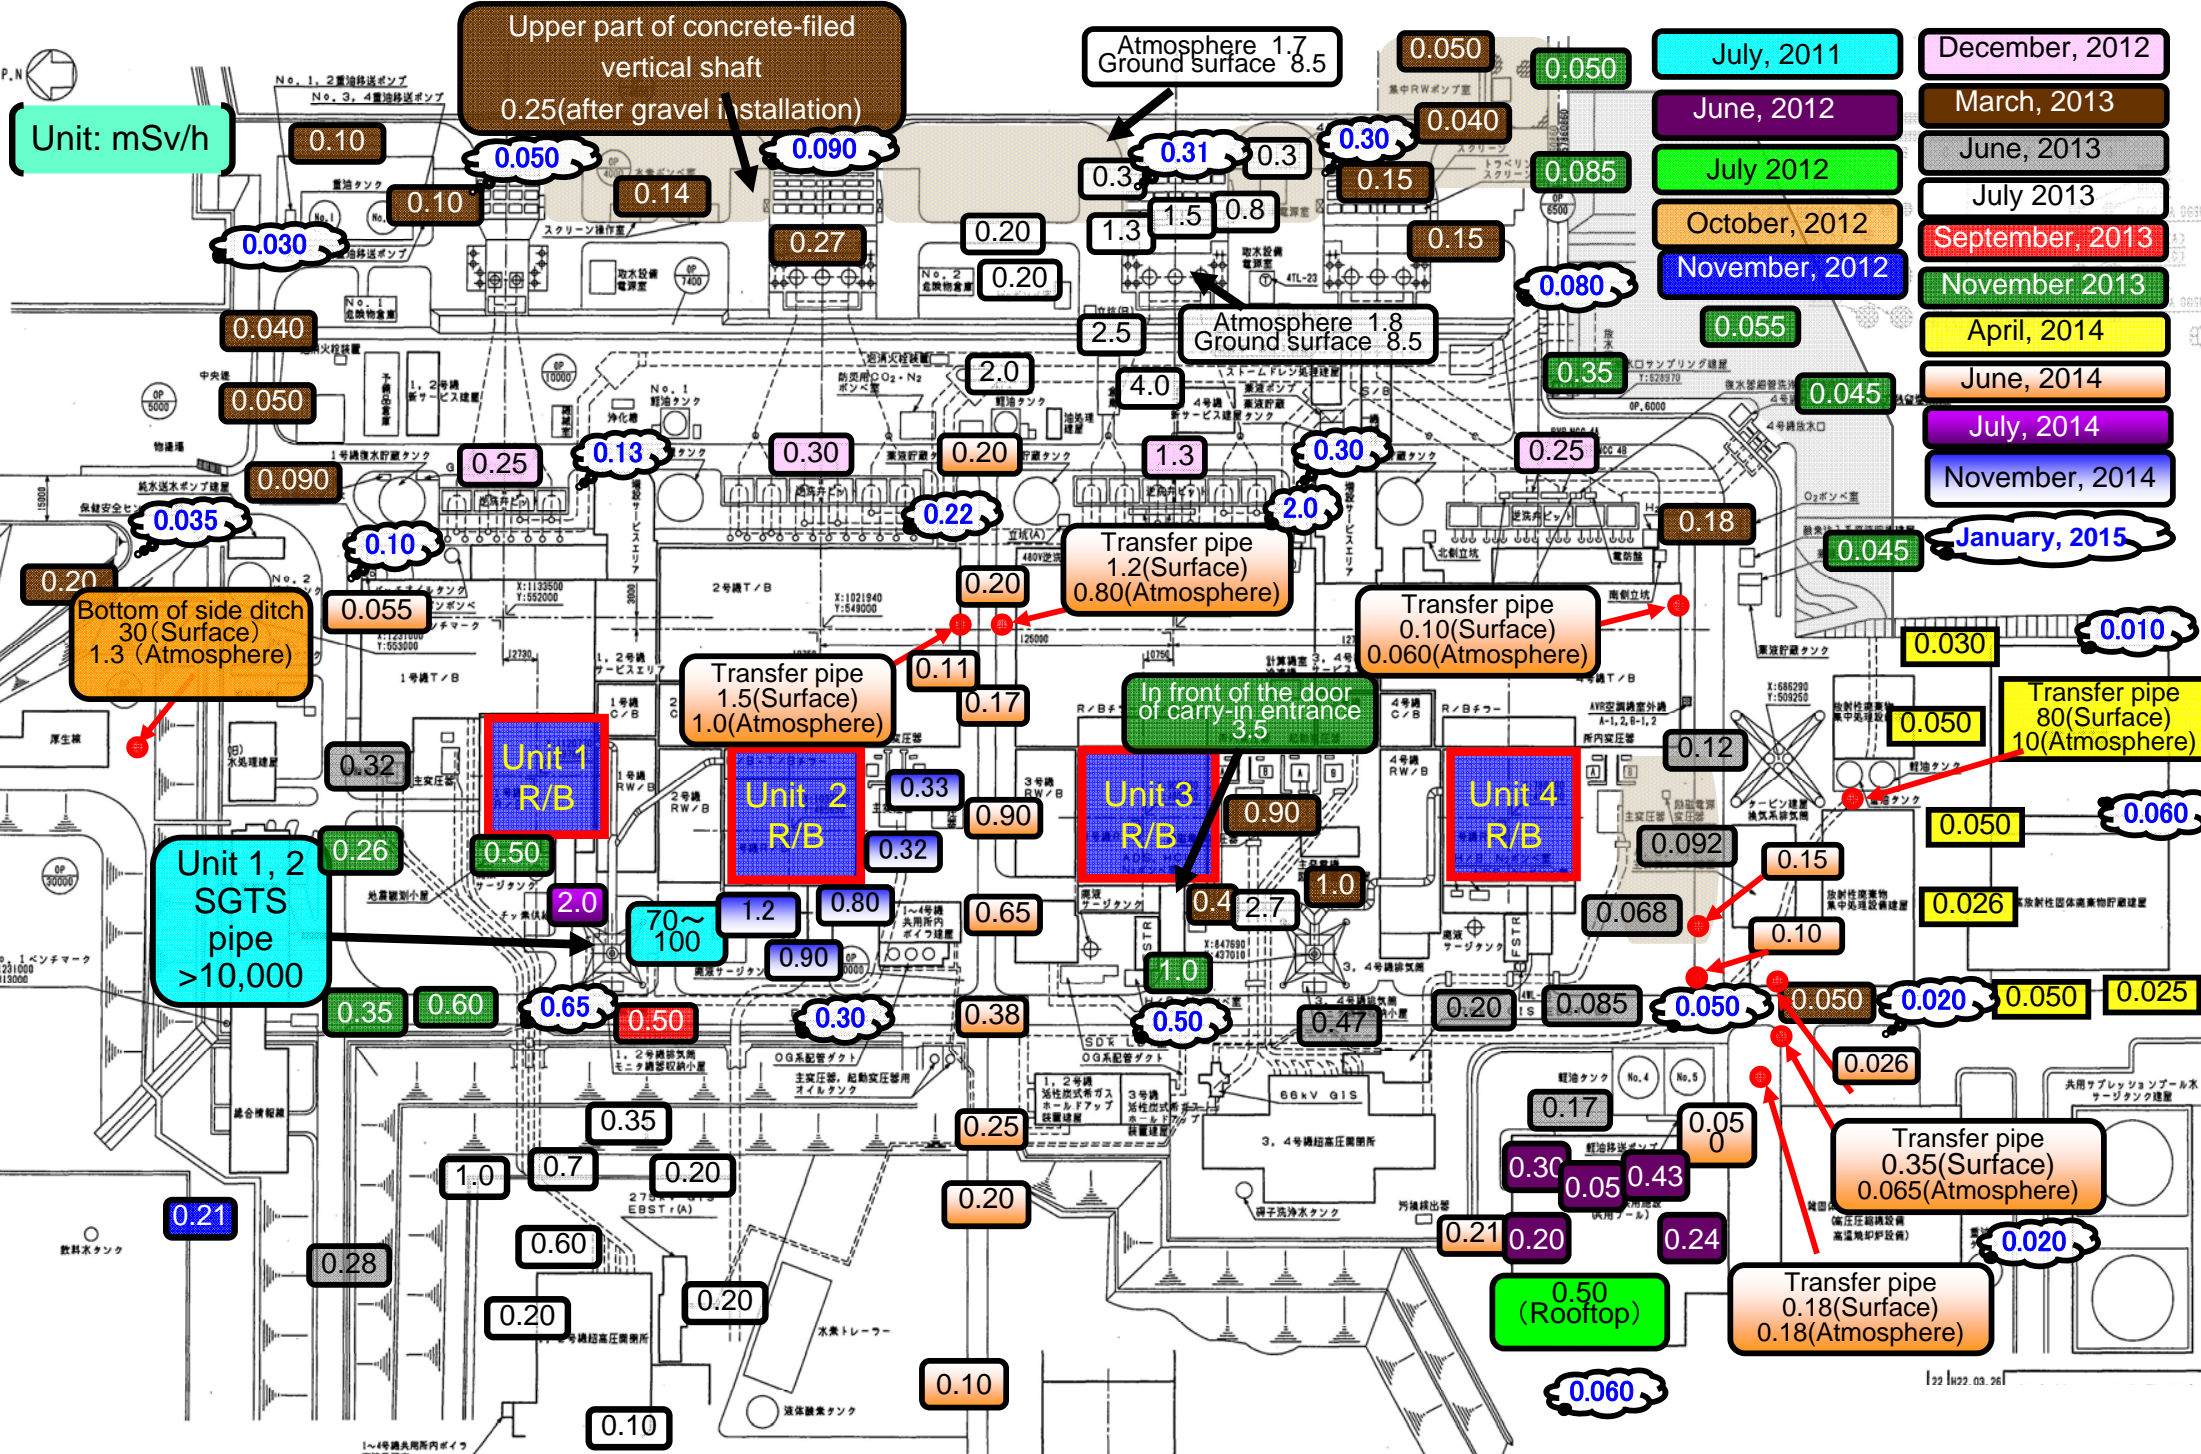

Fukushima Daiichi NPS Survey Map (As of 5:00 PM, January 7, 2015)

- July, 2011
- December, 2012
- June, 2012
- March, 2013
- July 2012
- June, 2013
- October, 2012
- July 2013
- November, 2012
- September, 2013
- November 2013
- April, 2014
- June, 2014
- July, 2014
- November, 2014
- January, 2015