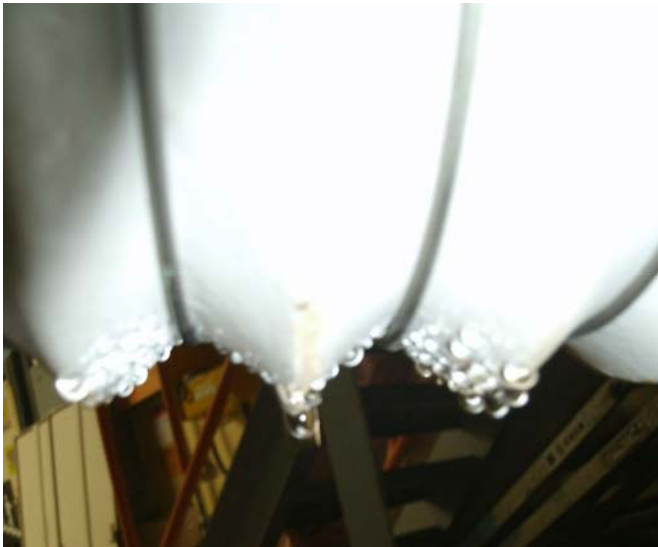

Damage of Unit 2 PCV Gas Control System Duct at Fukushima Daiichi Nuclear Power Station

< Reference >
September 10, 2012
Tokyo Electric Power Company

Photos taken on September 9, 2012 by TEPCO