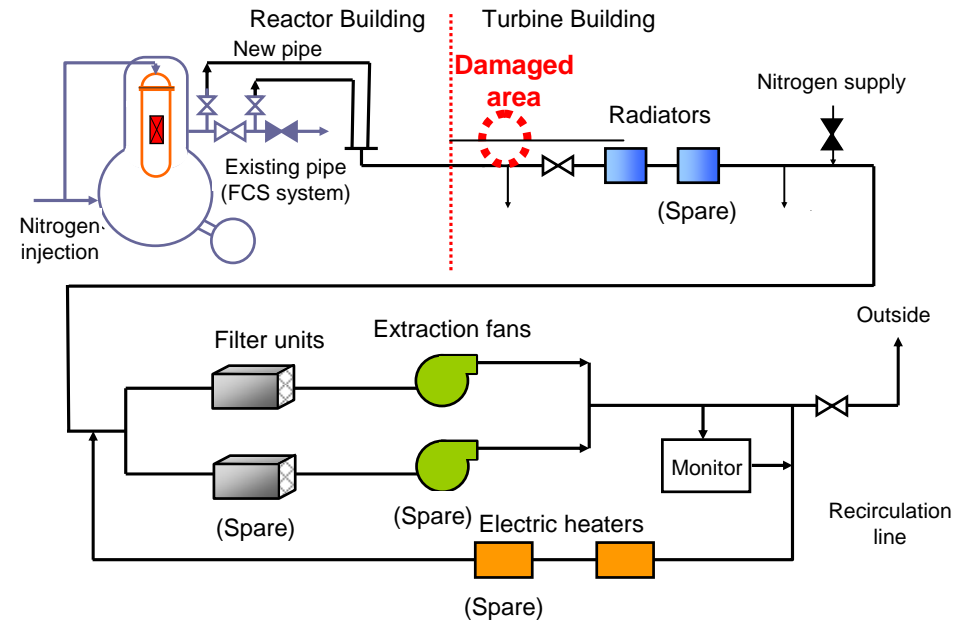

Damage of Unit 2 PCV Gas Control System Duct at Fukushima Daiichi Nuclear Power Station

< Reference >
September 10, 2012
Tokyo Electric Power Company

Photos taken on September 9, 2012 by TEPCO