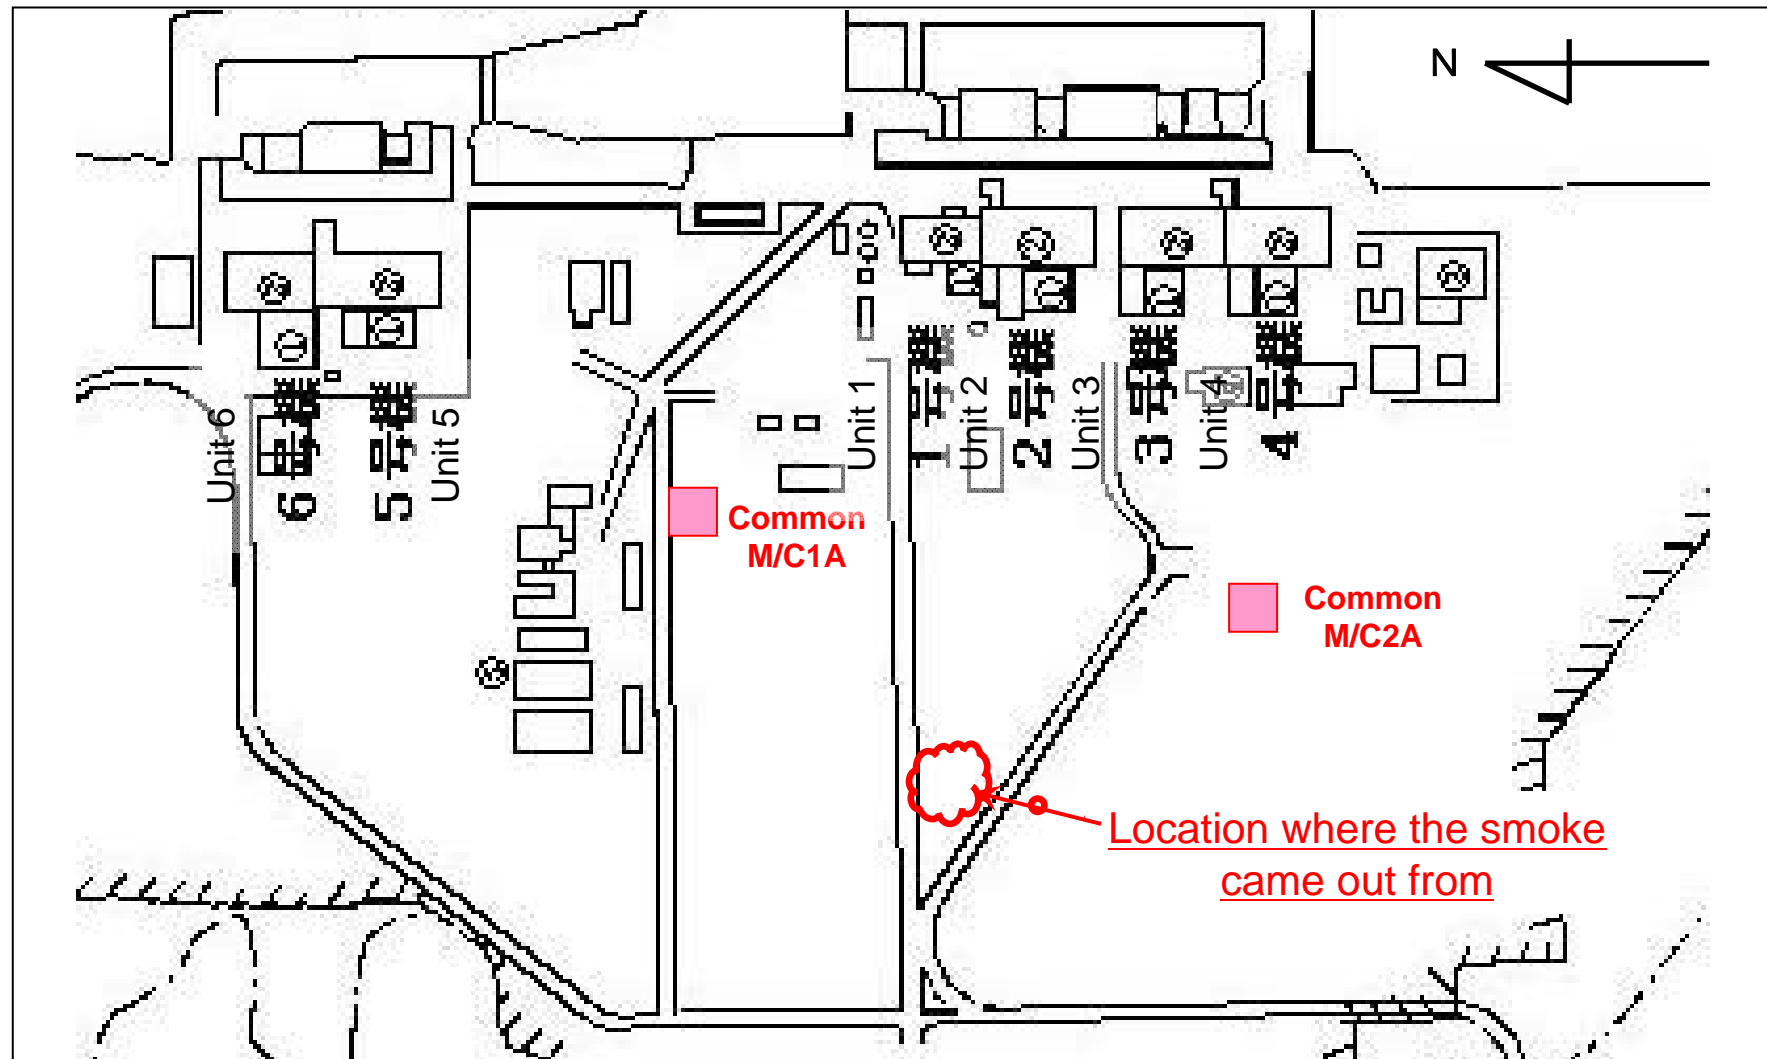

Smoke Coming out from Damaged Power Cable at Fukushima Daiichi Nuclear Power Station

[Location where the incident occurred (Power station map)]

[Location where the incident occurred (Power supply system)]

[Location where smoke came out (Photo 1)]

Photo taken on November 2, 2012 by TEPCO

[Location where smoke came out (Photo 2)]

Photo taken on November 2, 2012 by TEPCO