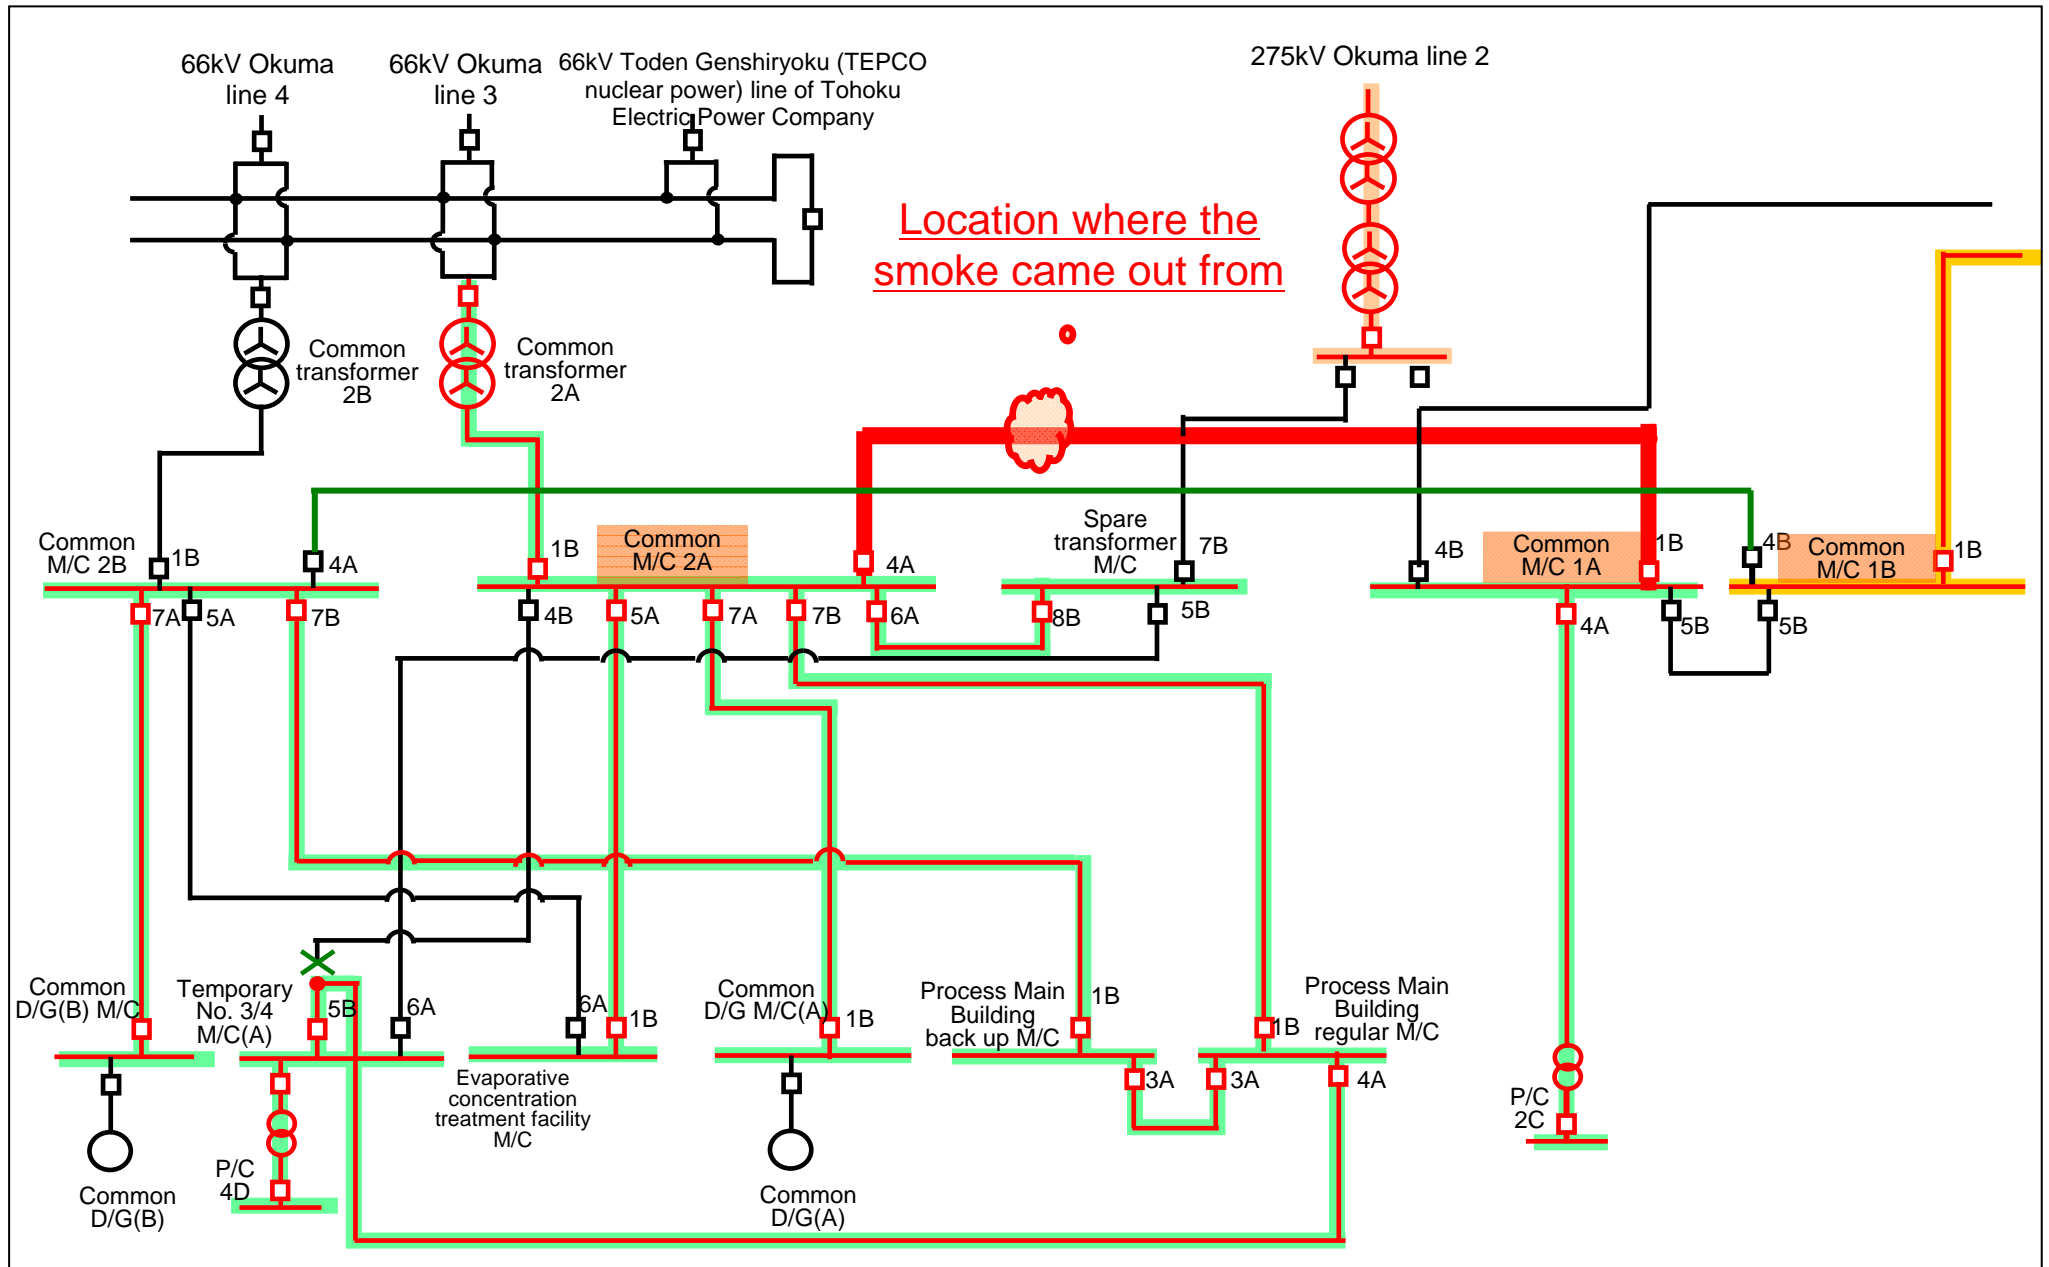

Smoke Coming out from Damaged Power Cable at Fukushima Daiichi Nuclear Power Station

[Location where the incident occurred (Power station map)]

[Location where the incident occurred (Power supply system)]

[Location where smoke came out (Photo 1)]

Photo taken on November 2, 2012 by TEPCO

[Location where smoke came out (Photo 2)]

Photo taken on November 2, 2012 by TEPCO