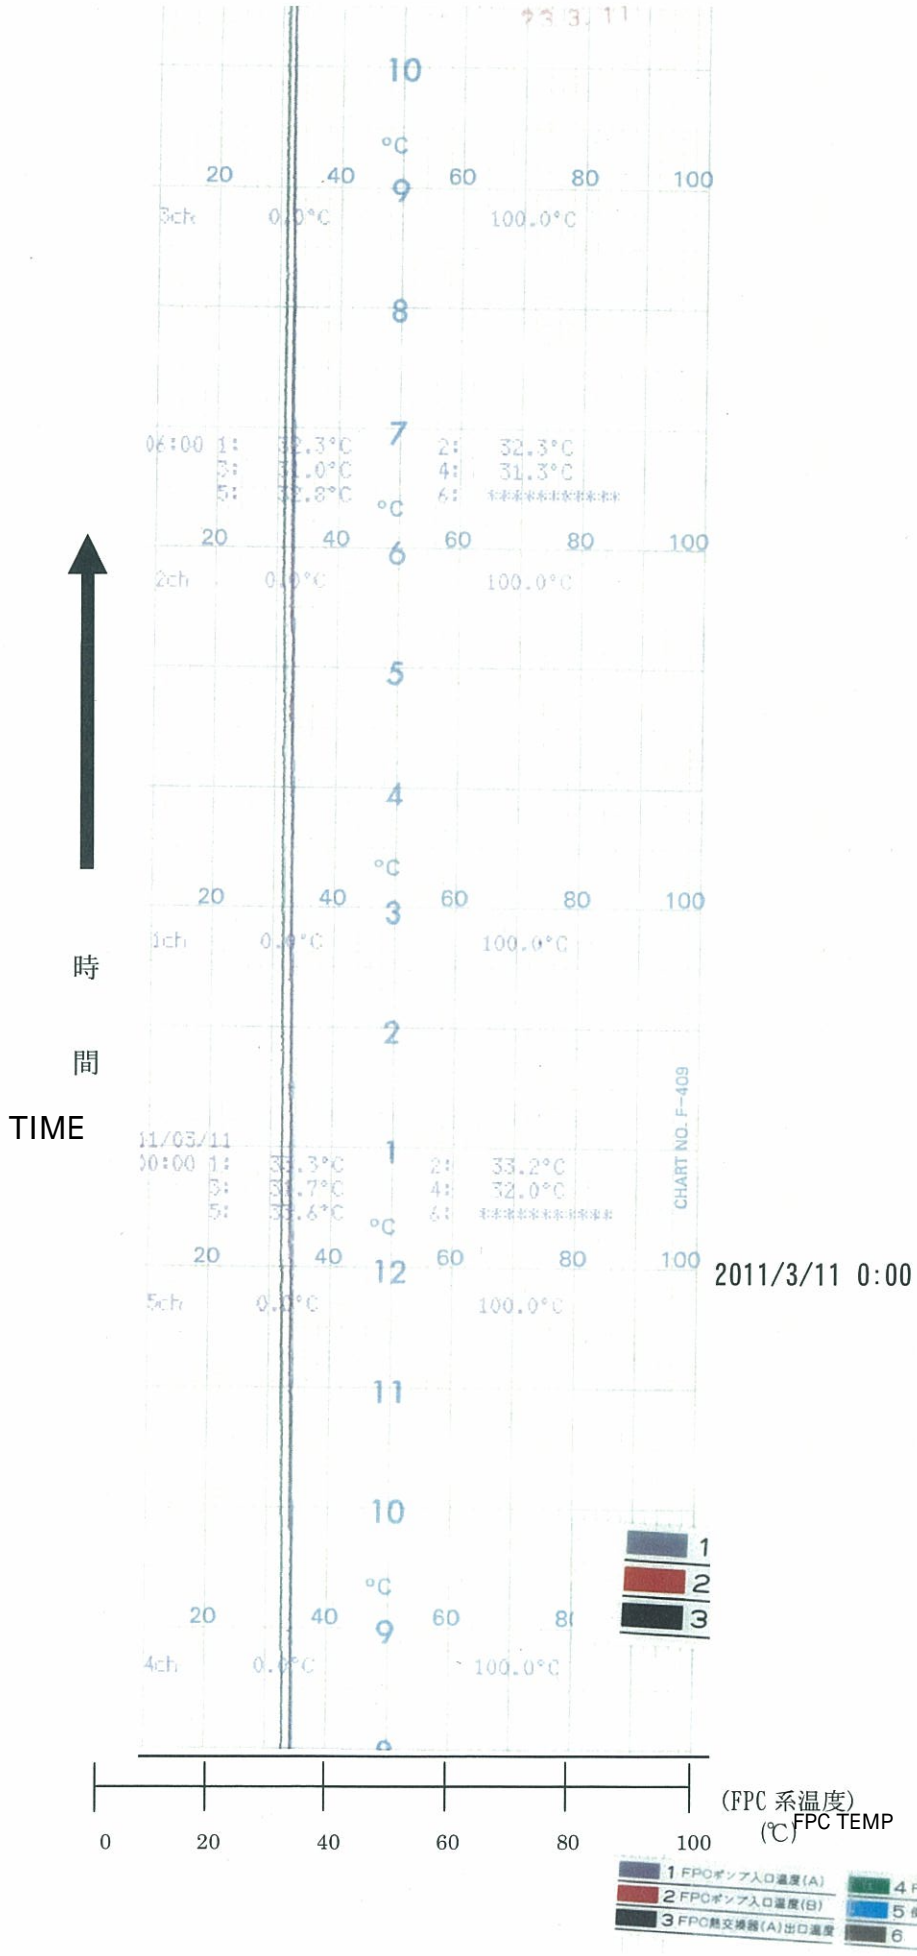

COMMON POOL RECORDER CHART LIST

(3 / 11 / 2011 - 3 / 16 / 2011)

NO	ITEMS	PNL	RECORDER NAME	RECORDER NO	Note
1	COMMON FUEL POOL TEMP	H11-P603	FPC TEMP	TRS-602	

共用プール FPC系温度 (1/2)
COMMON POOL

共用プール FPC系温度 (2/2)
COMMON POOL