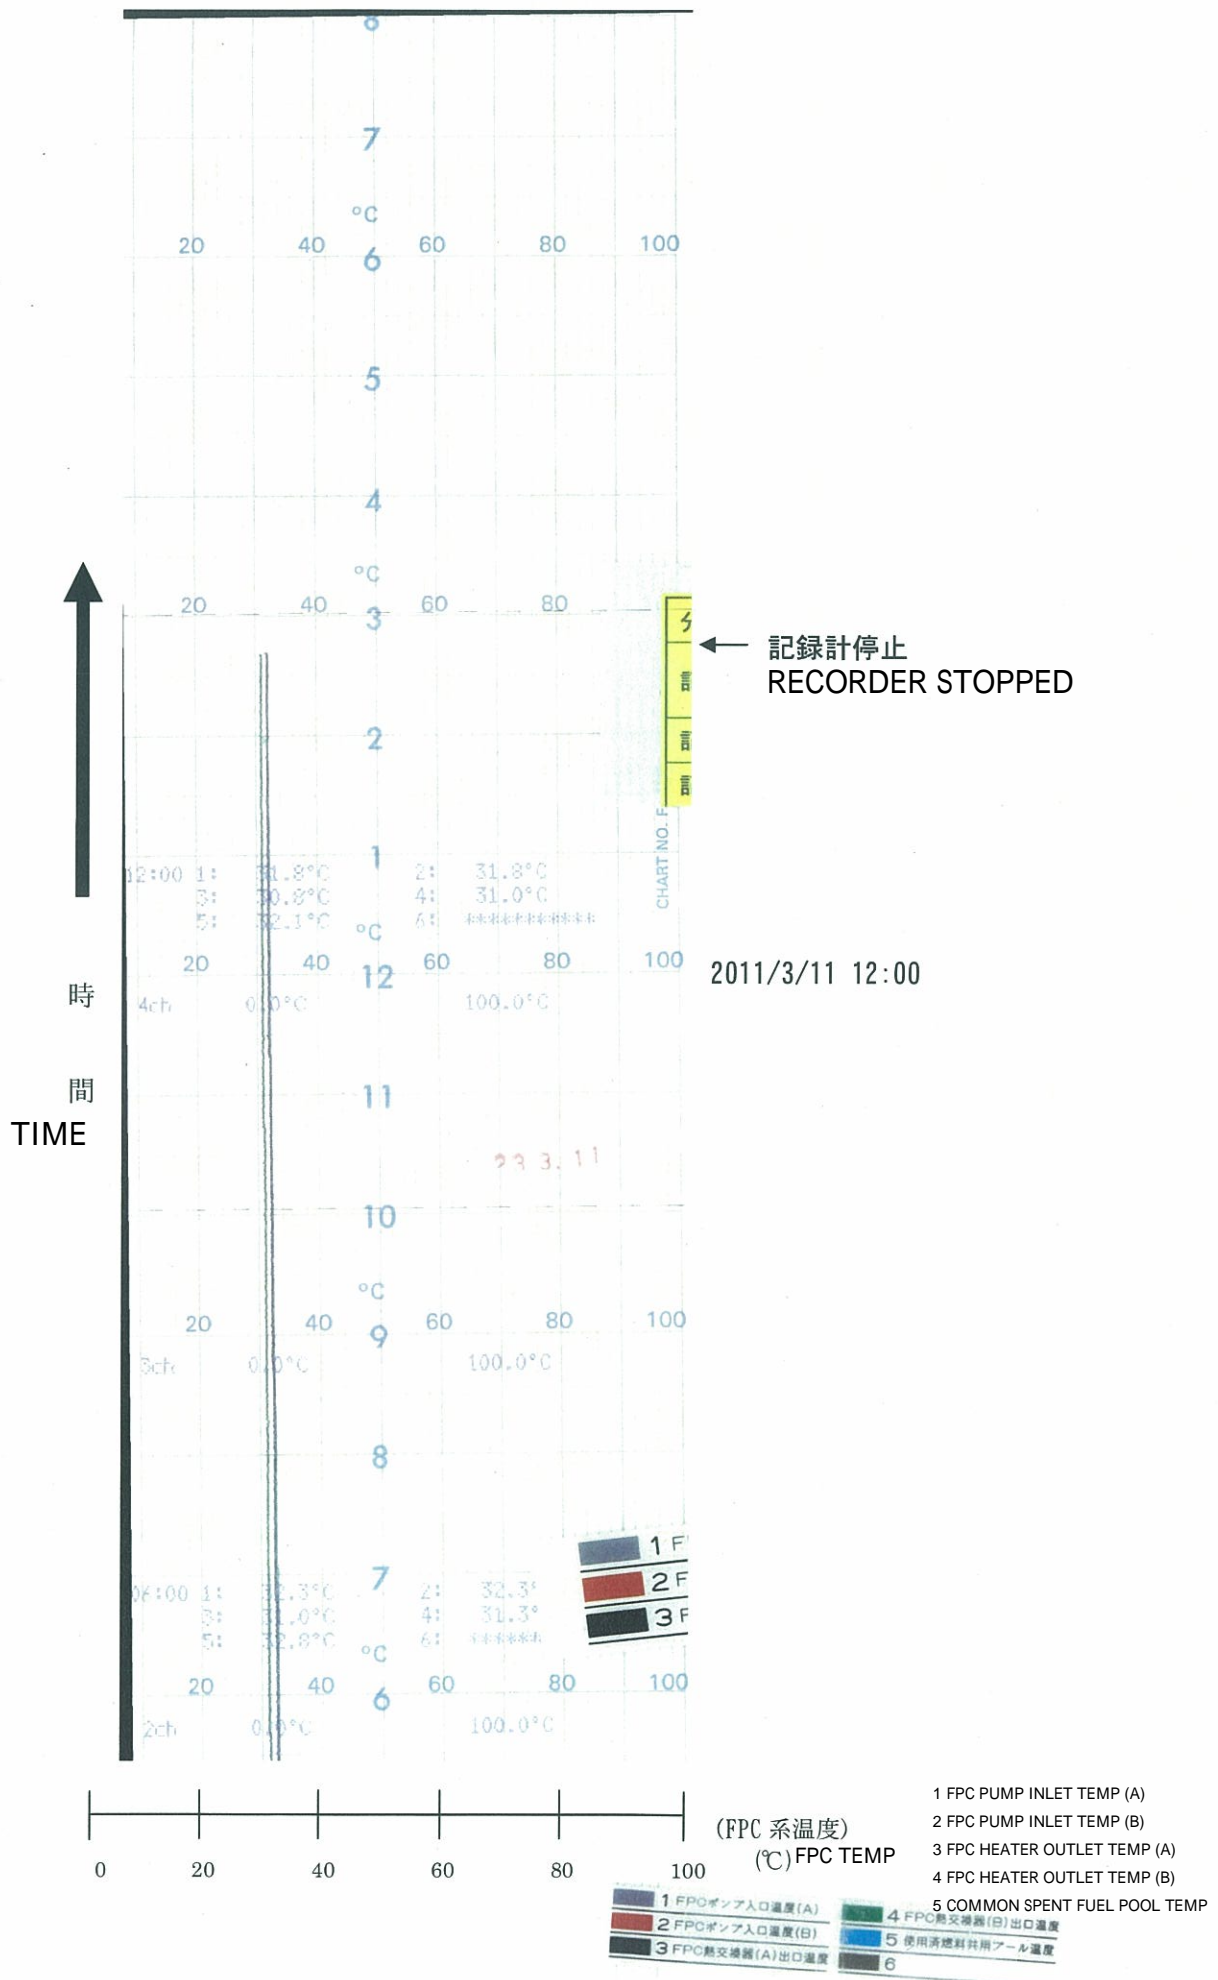

COMMON POOL RECORDER CHART LIST

(3 / 11 / 2011 - 3 / 16 / 2011)

NO	ITEMS	PNL	RECORDER NAME	RECORDER NO	Note
1	COMMON FUEL POOL TEMP	H11-P603	FPC TEMP	TRS-602	

共用プール FPC系温度 (1/2)
COMMON POOL

共用プール FPC系温度 (2/2)
COMMON POOL