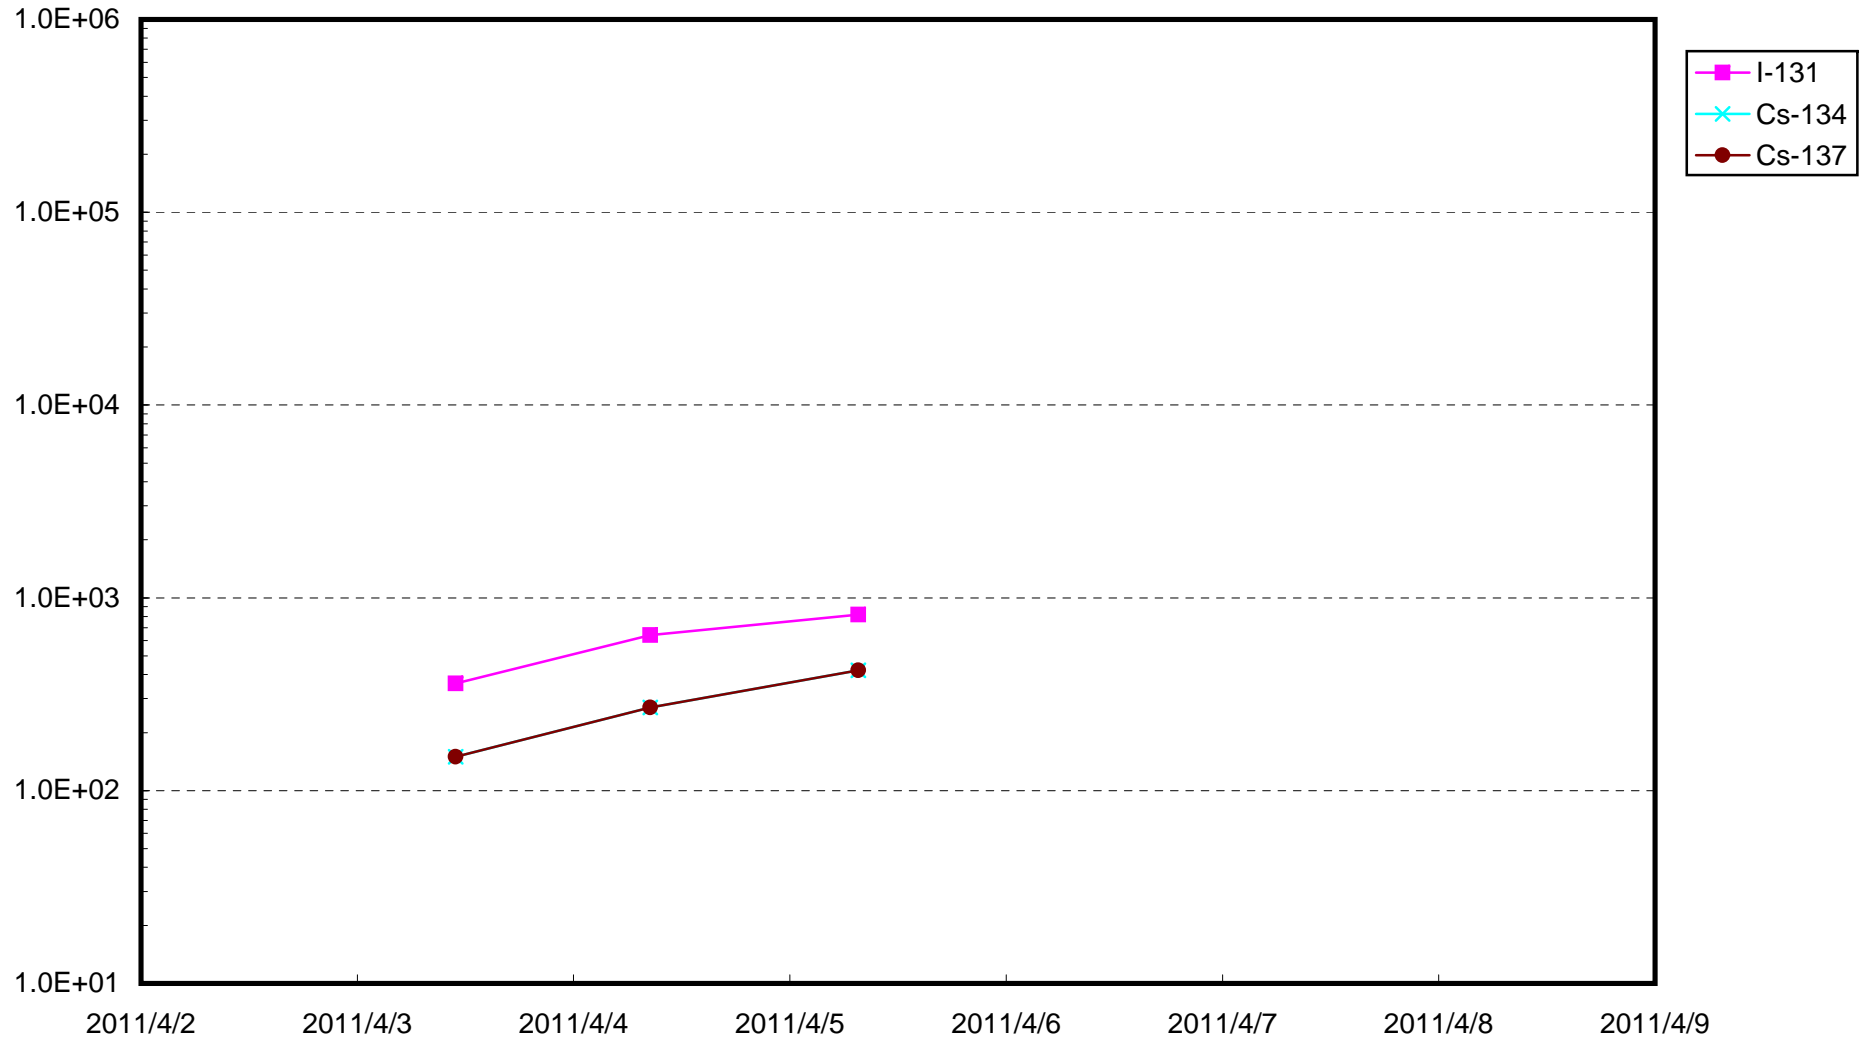

Radioactivity density of seawater near the quay of Fukushima Daiichi Nuclear Power Station
(Bq/cm³)

Radioactivity density of seawater near the bar screen of Fukushima Daiichi Nuclear Power Station Unit 2
(Bq/cm³)

Radioactivity density of seawater near the bar screen of Fukushima Daiichi Nuclear Power Station Unit 4
(Bq/cm³)