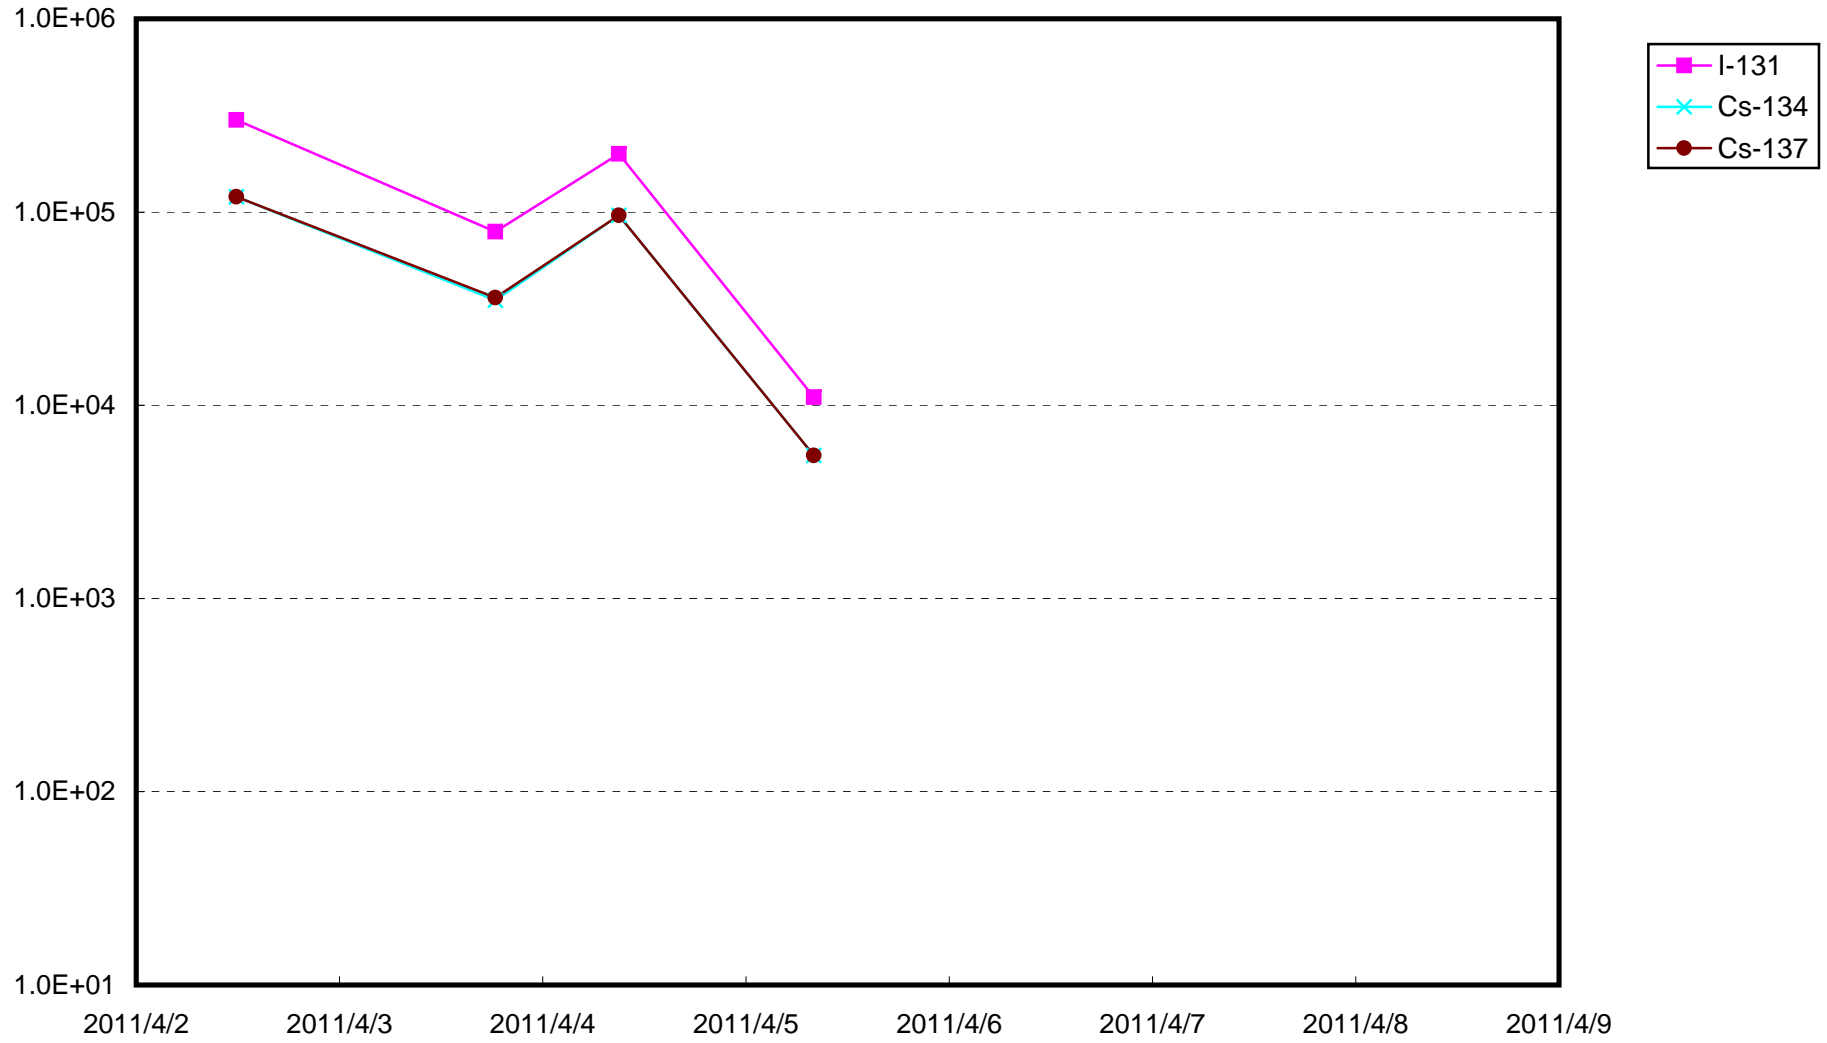

Radioactivity density of seawater near the quay of Fukushima Daiichi Nuclear Power Station
(Bq/cm³)

Radioactivity density of seawater near the bar screen of Fukushima Daiichi Nuclear Power Station Unit 2
(Bq/cm³)

Radioactivity density of seawater near the bar screen of Fukushima Daiichi Nuclear Power Station Unit 4
(Bq/cm³)