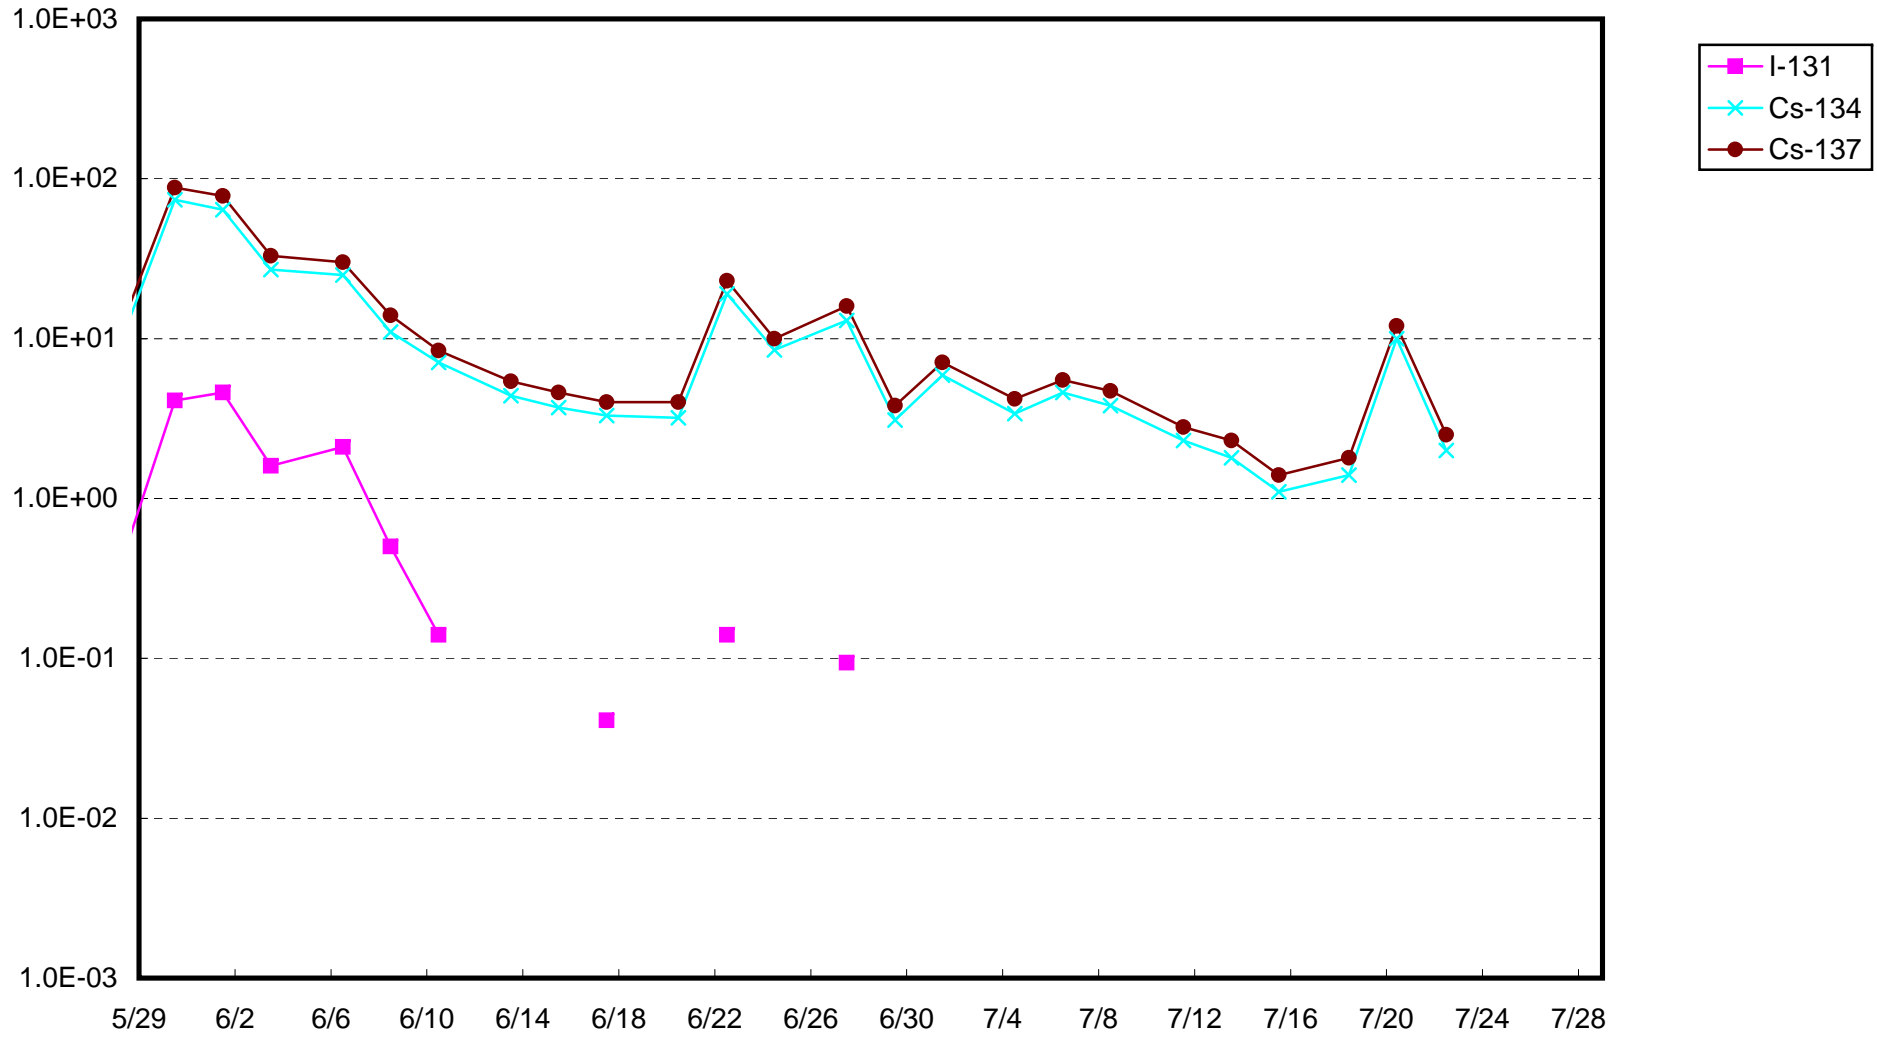

Fukushima Daiichi Nuclear Power Station : Radioactivity Density of Sub-drain at Unit 1 (Bq/cm³)

Fukushima Daiichi Nuclear Power Station : Radioactivity Density of Sub-drain at Unit 2 (Bq/cm³)

Fukushima Daiichi Nuclear Power Station : Radioactivity Density of Sub-drain at Unit 3 (Bq/cm³)

Fukushima Daiichi Nuclear Power Station : Radioactivity Density of Sub-drain at Unit 4 (Bq/cm³)

Fukushima Daiichi Nuclear Power Station : Radioactivity Density of Sub-drain at Unit 5 (Bq/cm³)

Fukushima Daiichi Nuclear Power Station : Radioactivity Density of Sub-drain at Unit 6 (Bq/cm³)