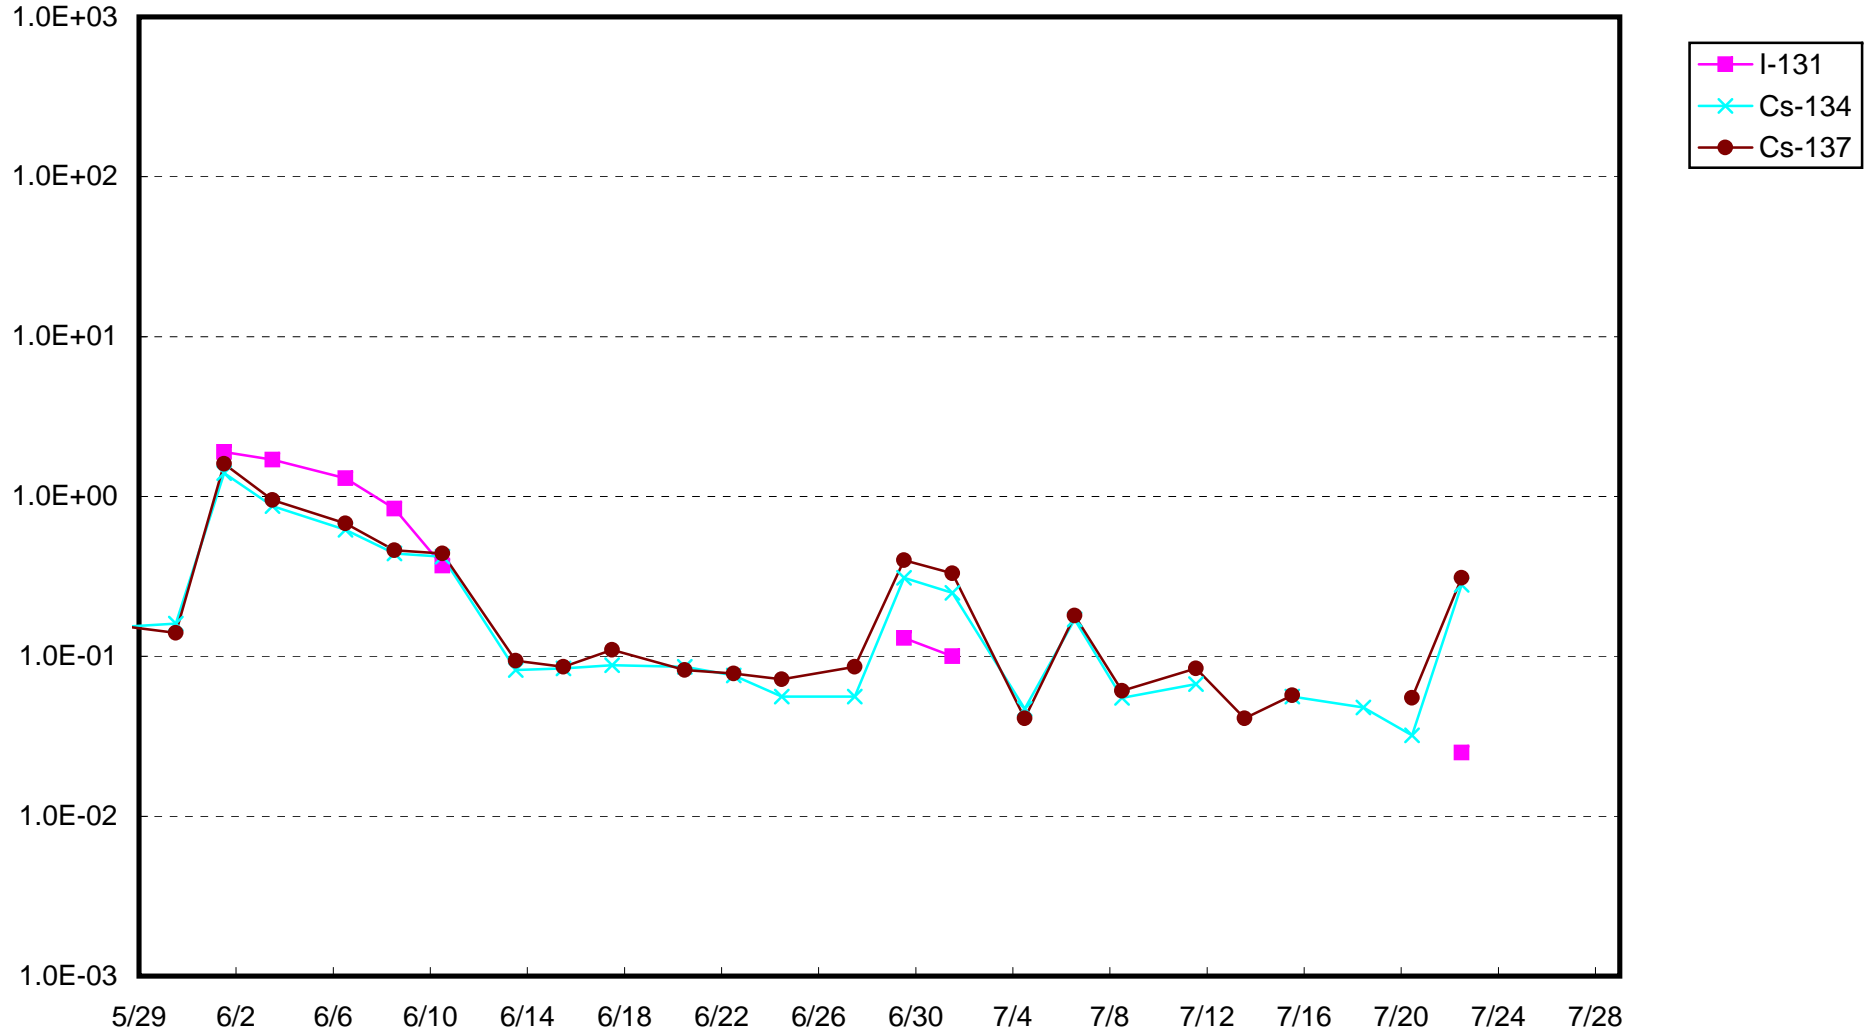

Fukushima Daiichi Nuclear Power Station : Radioactivity Density of Sub-drain at Unit 1 (Bq/cm³)

Fukushima Daiichi Nuclear Power Station : Radioactivity Density of Sub-drain at Unit 2 (Bq/cm³)

Fukushima Daiichi Nuclear Power Station : Radioactivity Density of Sub-drain at Unit 3 (Bq/cm³)

Fukushima Daiichi Nuclear Power Station : Radioactivity Density of Sub-drain at Unit 4 (Bq/cm³)

Fukushima Daiichi Nuclear Power Station : Radioactivity Density of Sub-drain at Unit 5 (Bq/cm³)

Fukushima Daiichi Nuclear Power Station : Radioactivity Density of Sub-drain at Unit 6 (Bq/cm³)