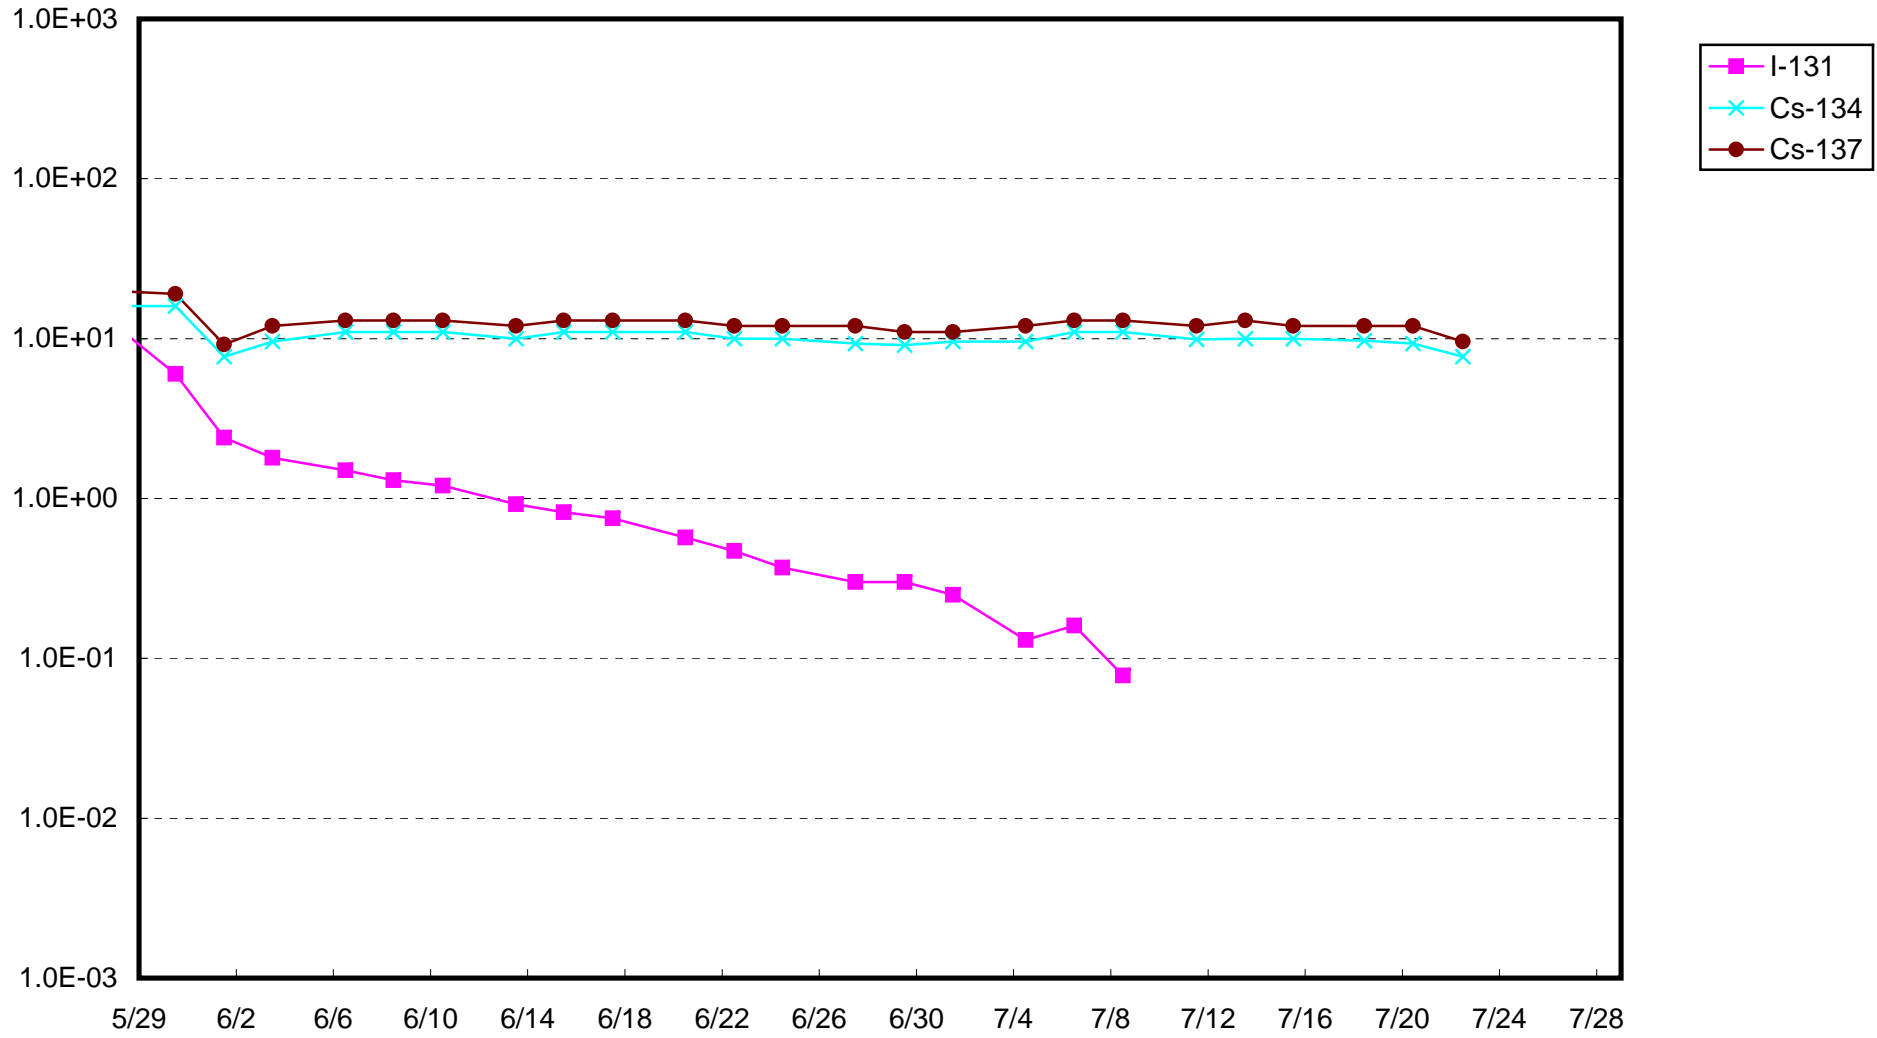

Fukushima Daiichi Nuclear Power Station : Radioactivity Density of Sub-drain at Unit 1 (Bq/cm³)

Fukushima Daiichi Nuclear Power Station : Radioactivity Density of Sub-drain at Unit 2 (Bq/cm³)

Fukushima Daiichi Nuclear Power Station : Radioactivity Density of Sub-drain at Unit 3 (Bq/cm³)

Fukushima Daiichi Nuclear Power Station : Radioactivity Density of Sub-drain at Unit 4 (Bq/cm³)

Fukushima Daiichi Nuclear Power Station : Radioactivity Density of Sub-drain at Unit 5 (Bq/cm³)

Fukushima Daiichi Nuclear Power Station : Radioactivity Density of Sub-drain at Unit 6 (Bq/cm³)