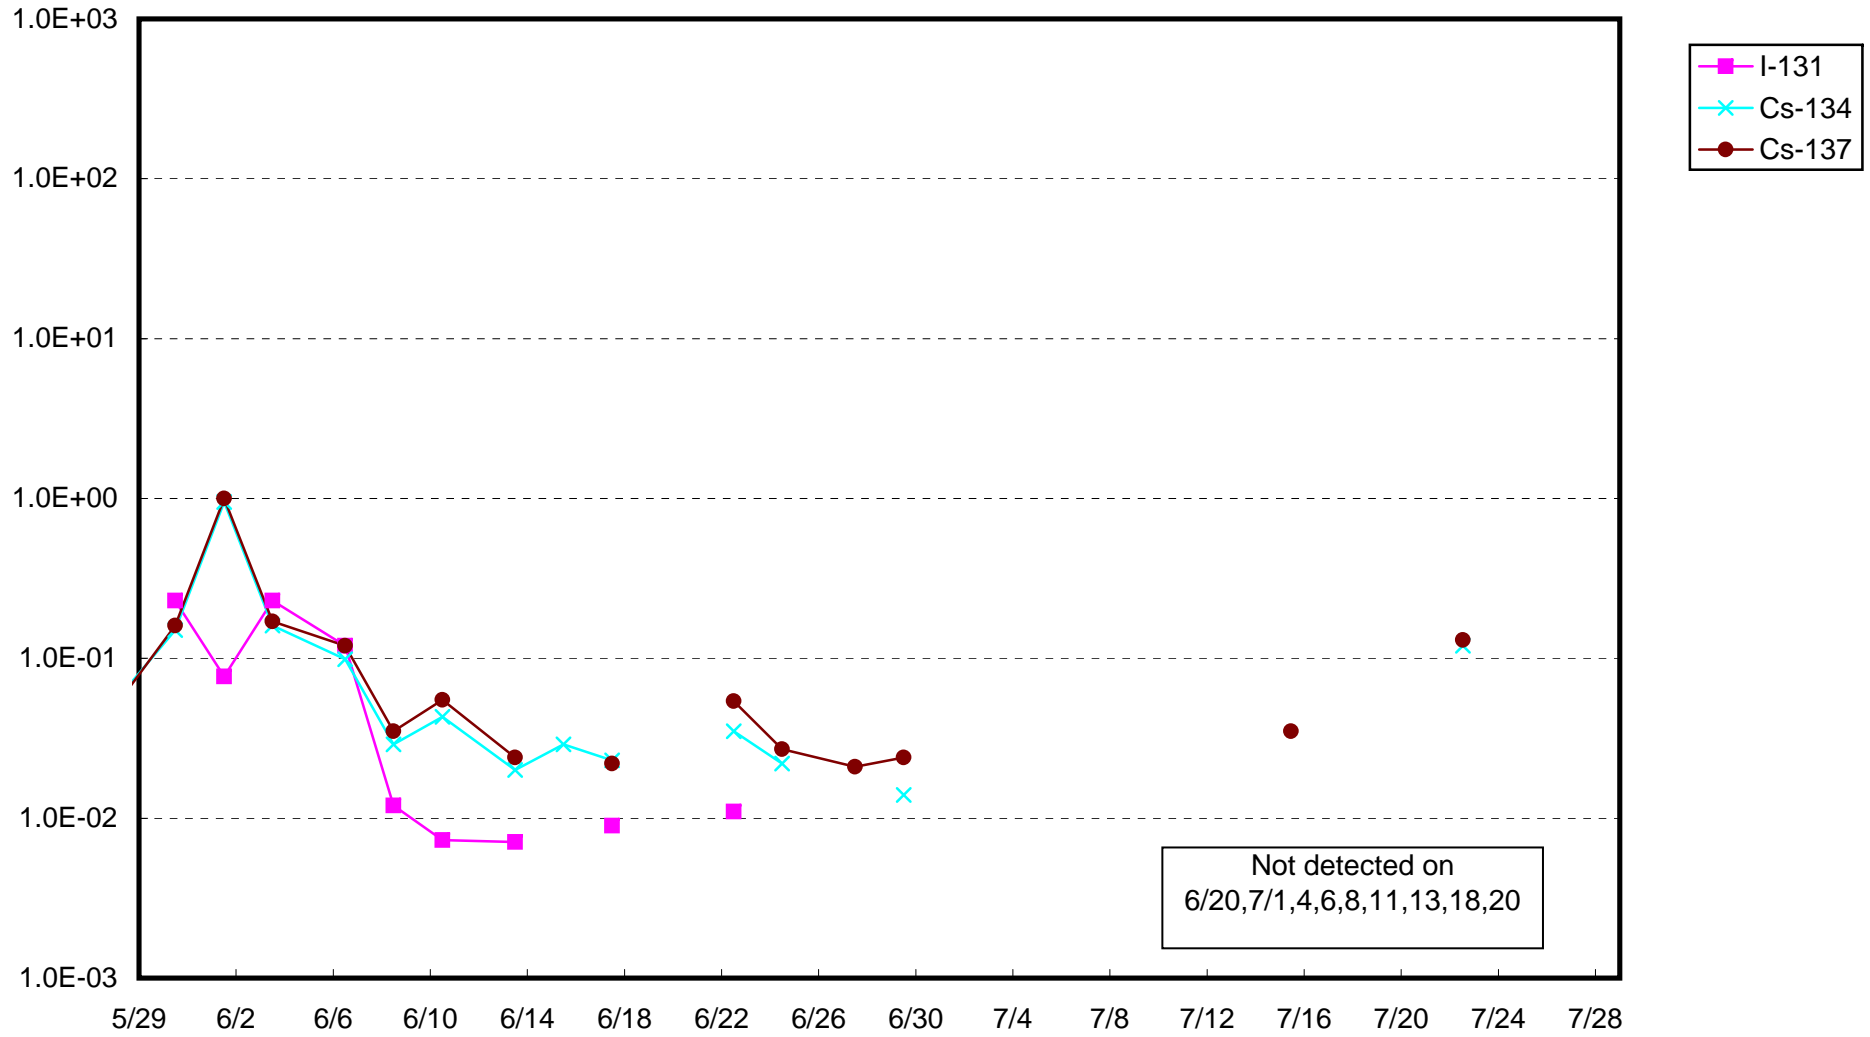

Fukushima Daiichi Nuclear Power Station : Radioactivity Density of Sub-drain at Unit 1 (Bq/cm³)

Fukushima Daiichi Nuclear Power Station : Radioactivity Density of Sub-drain at Unit 2 (Bq/cm³)

Fukushima Daiichi Nuclear Power Station : Radioactivity Density of Sub-drain at Unit 3 (Bq/cm³)

Fukushima Daiichi Nuclear Power Station : Radioactivity Density of Sub-drain at Unit 4 (Bq/cm³)

Fukushima Daiichi Nuclear Power Station : Radioactivity Density of Sub-drain at Unit 5 (Bq/cm³)

Fukushima Daiichi Nuclear Power Station : Radioactivity Density of Sub-drain at Unit 6 (Bq/cm³)