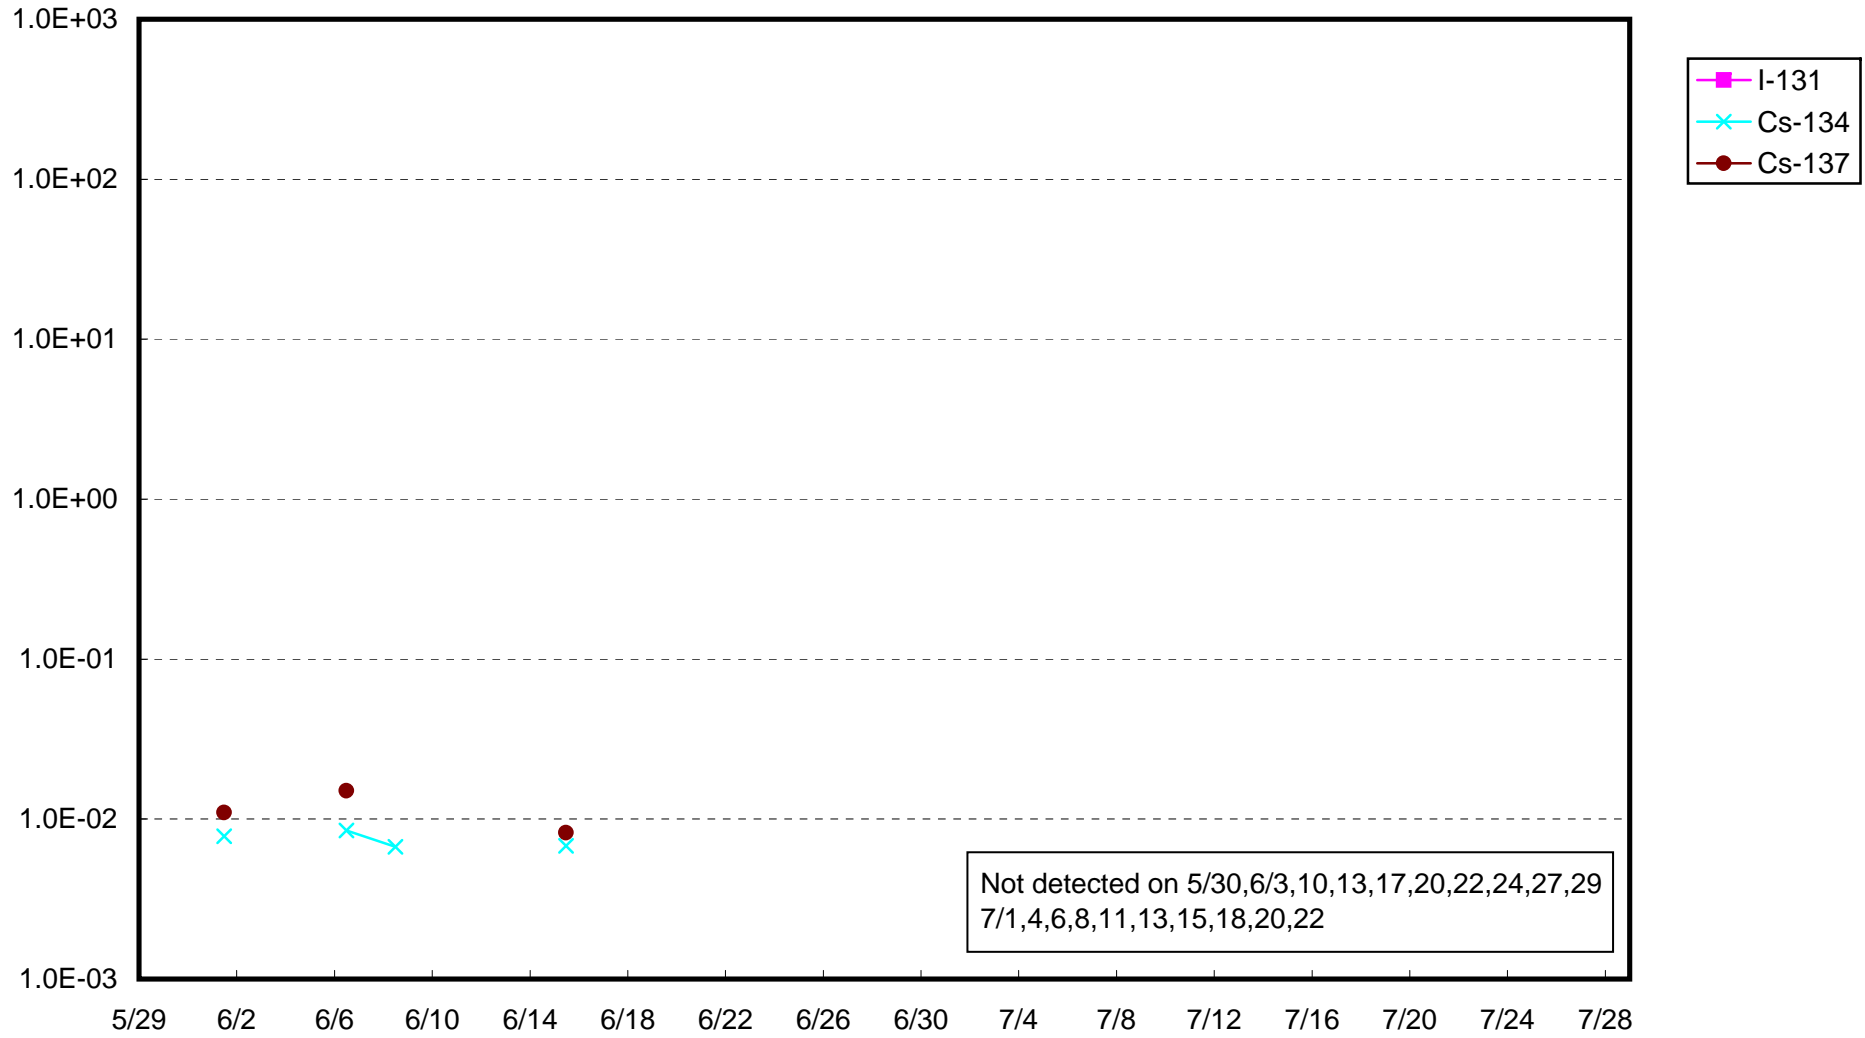

Fukushima Daiichi Nuclear Power Station : Radioactivity Density of Sub-drain at Unit 1 (Bq/cm³)

Fukushima Daiichi Nuclear Power Station : Radioactivity Density of Sub-drain at Unit 2 (Bq/cm³)

Fukushima Daiichi Nuclear Power Station : Radioactivity Density of Sub-drain at Unit 3 (Bq/cm³)

Fukushima Daiichi Nuclear Power Station : Radioactivity Density of Sub-drain at Unit 4 (Bq/cm³)

Fukushima Daiichi Nuclear Power Station : Radioactivity Density of Sub-drain at Unit 5 (Bq/cm³)

Fukushima Daiichi Nuclear Power Station : Radioactivity Density of Sub-drain at Unit 6 (Bq/cm³)