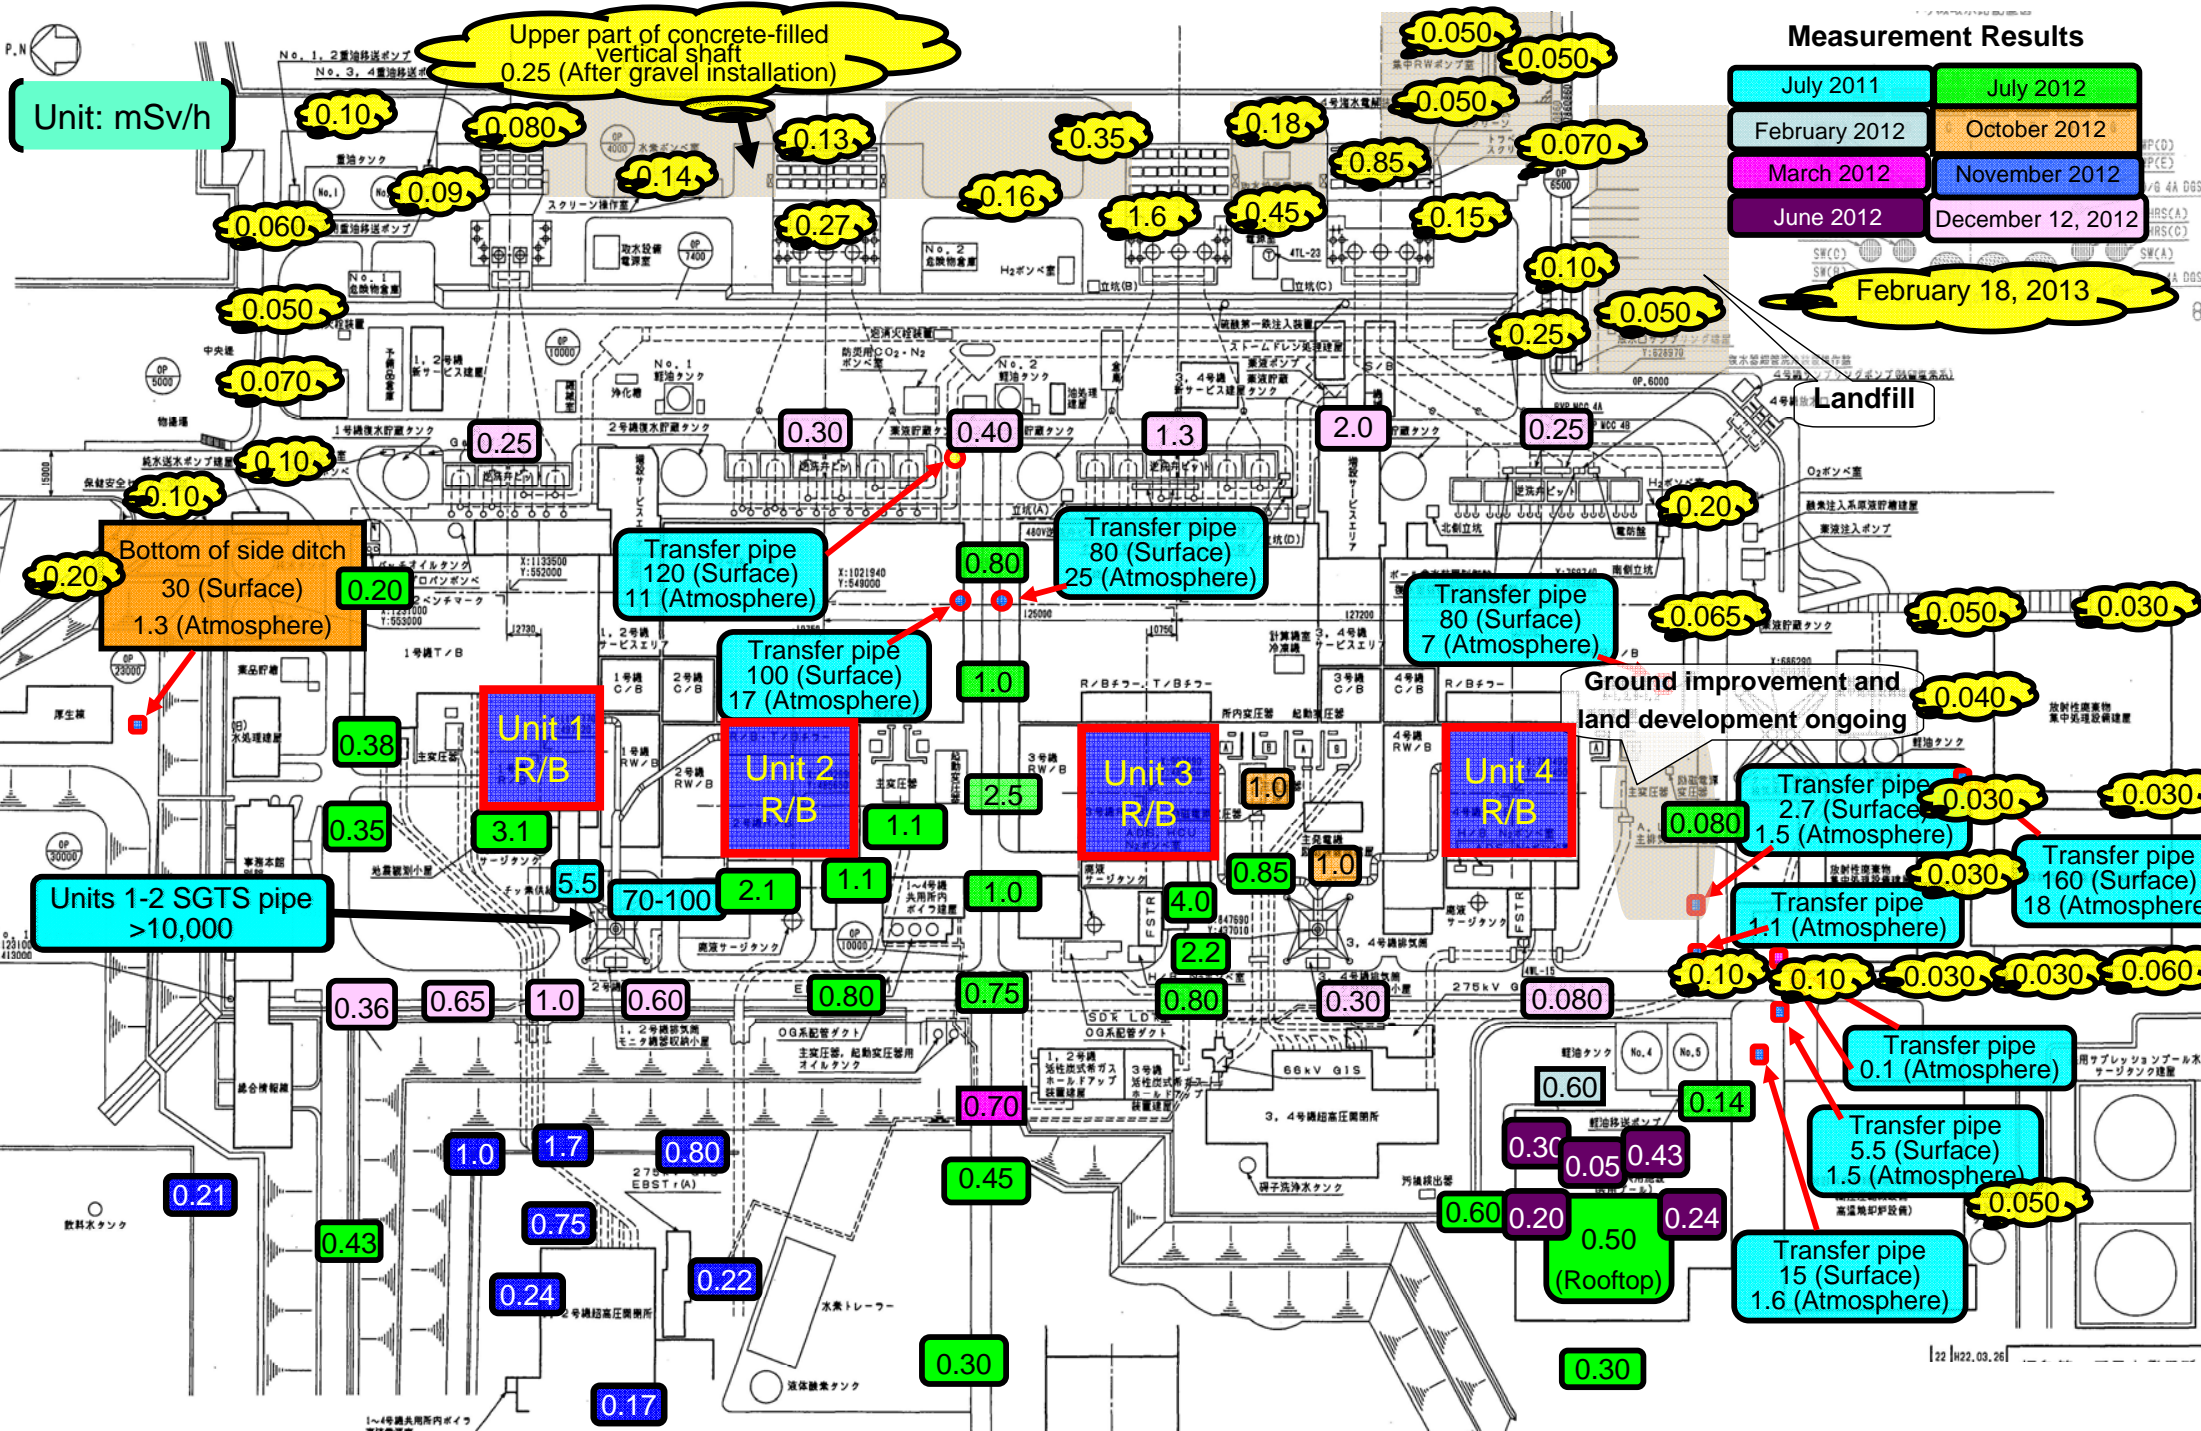

# Fukushima Daiichi NPS Survey Map (As of 11:30 AM on February 18, 2013)

Unit: mSv/h

## Measurement Results

July 2011	July 2012
February 2012	October 2012
March 2012	November 2012
June 2012	December 12, 2012

February 18, 2013

Ground improvement and land development ongoing