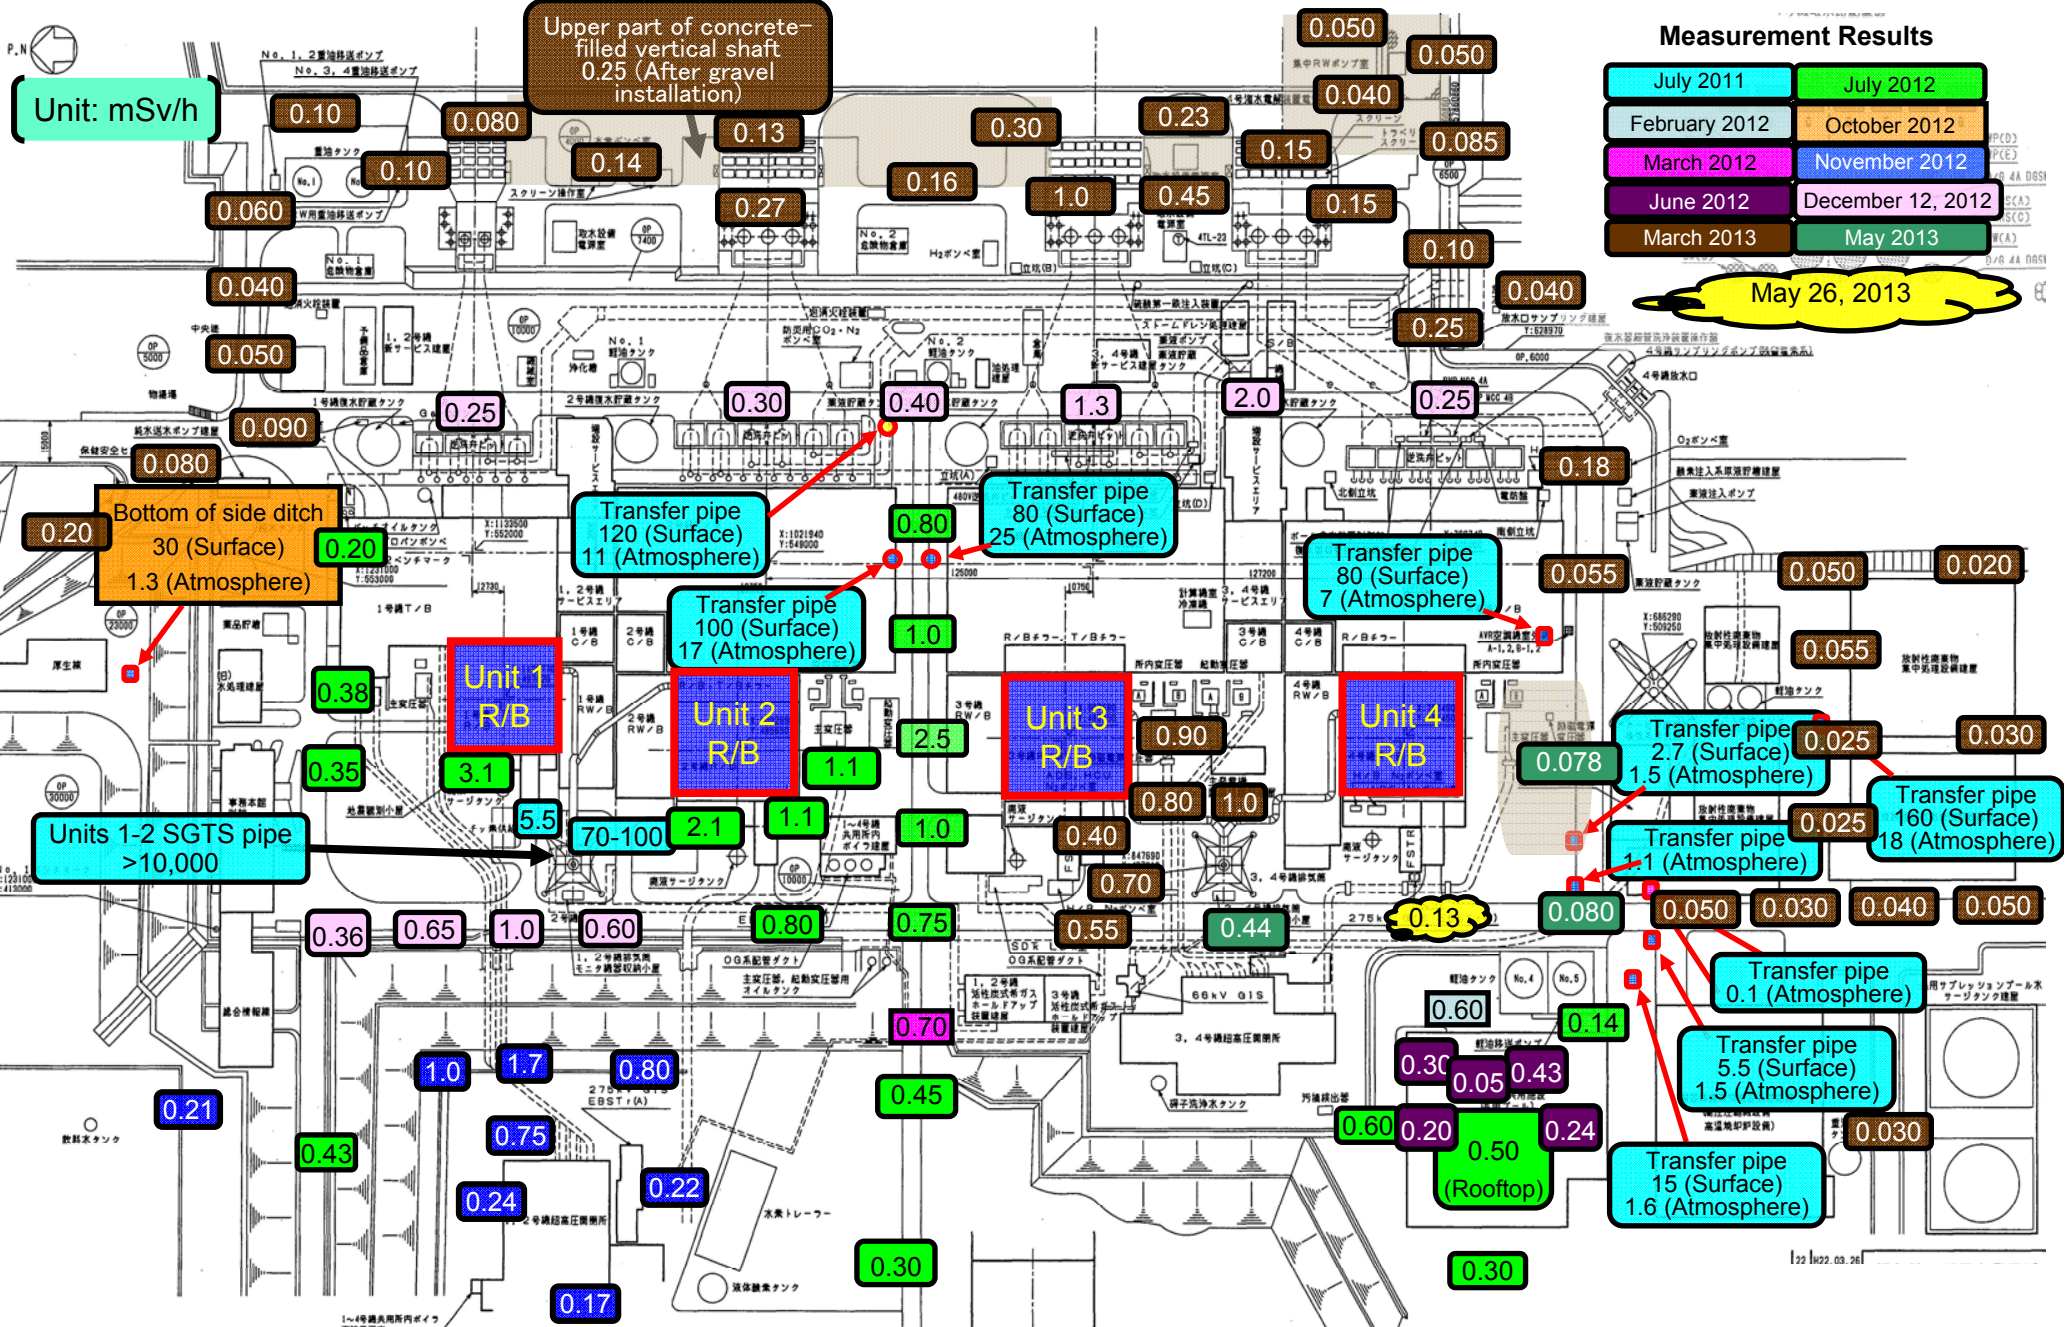

Fukushima Daiichi NPS Survey Map (As of 5:00 PM on May 24, 2013)

Measurement Results

July 2011	July 2012
February 2012	October 2012
March 2012	November 2012
June 2012	December 2012
March 2013	May 2013

May 26, 2013