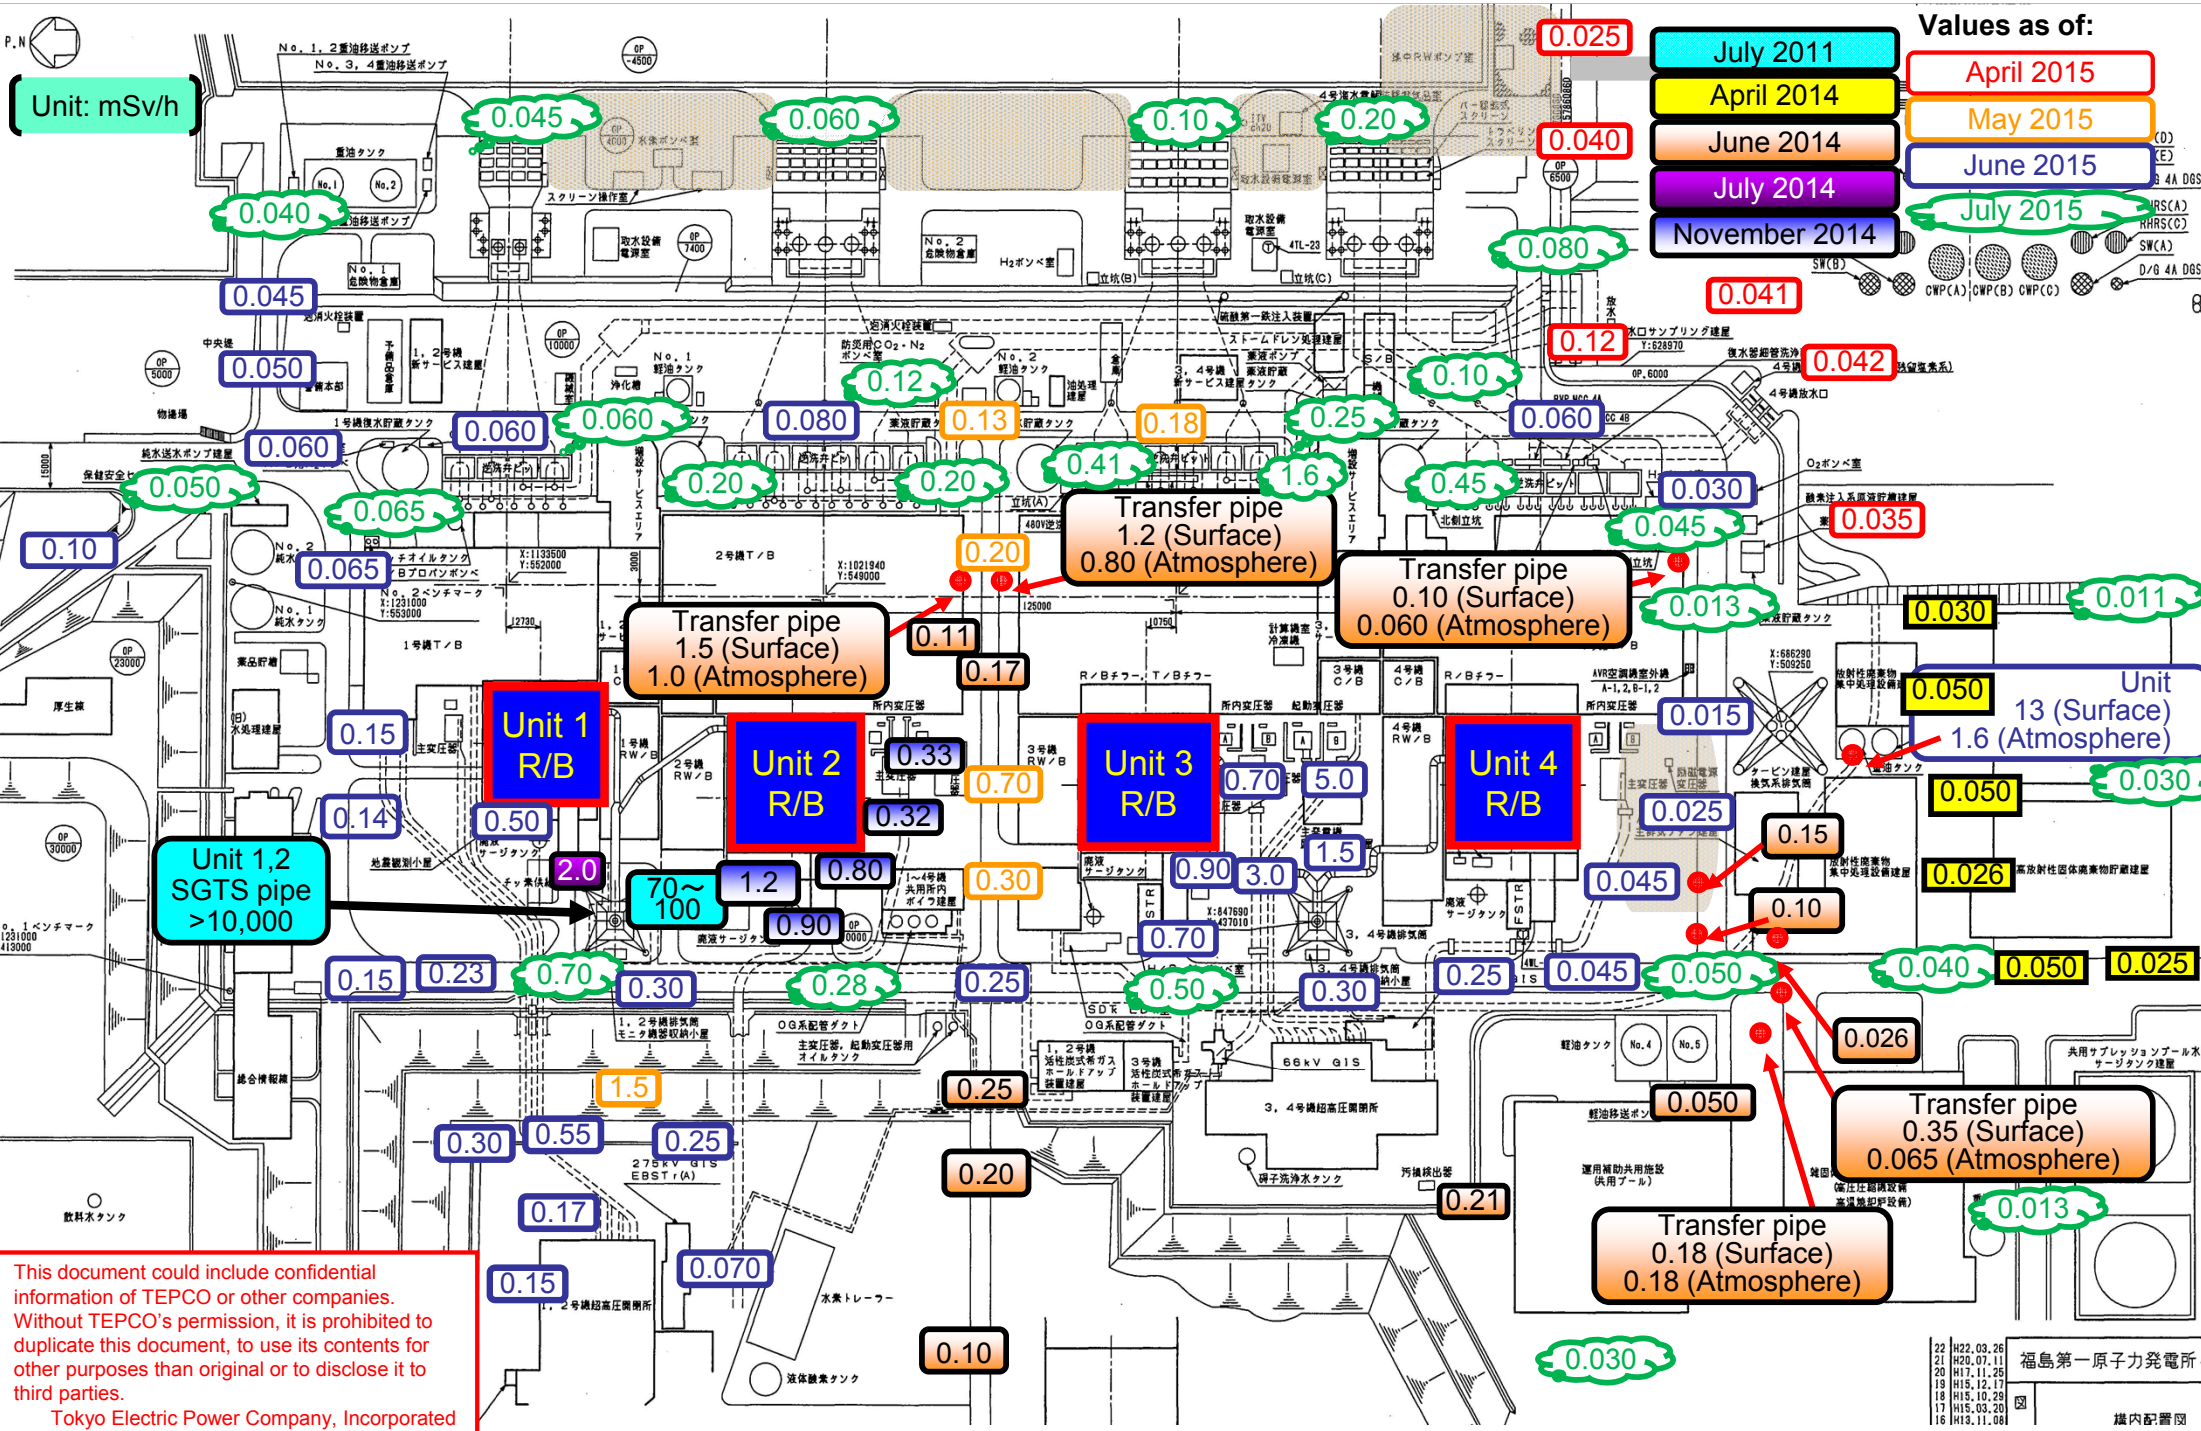

Survey Map of the Area around the Reactor Buildings (As of 5:00 p.m. on July 21st, 2015)

This document could include confidential information of TEPCO or other companies. Without TEPCO's permission, it is prohibited to duplicate this document, to use its contents for other purposes than original or to disclose it to third parties.
 Tokyo Electric Power Company, Incorporated

Values as of:

July 2011	April 2015
April 2014	May 2015
June 2014	June 2015
July 2014	July 2015
November 2014	