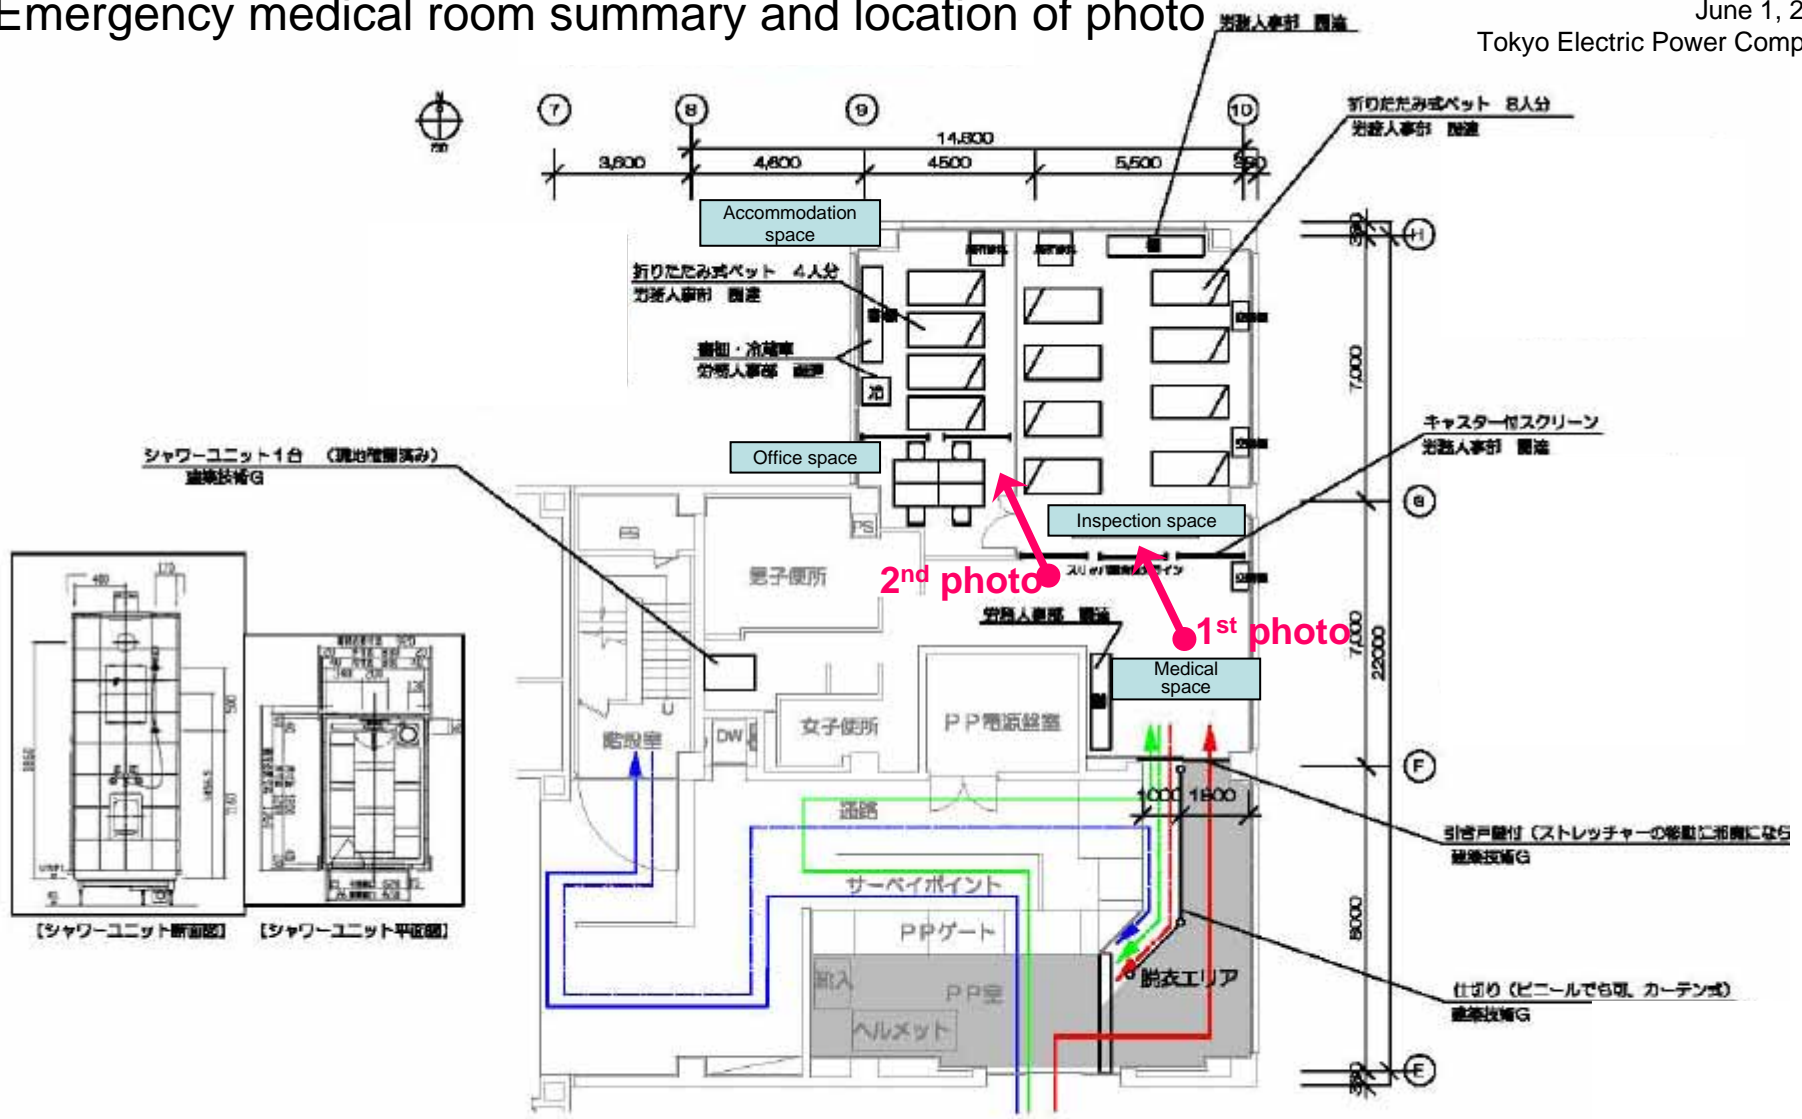

# 1F Unit 5/6 service building 1F Emergency medical room summary and location of photo

Handed docs

June 1, 2011  
Tokyo Electric Power Company

Unit 5/6 service building 1F emergency medical room layout