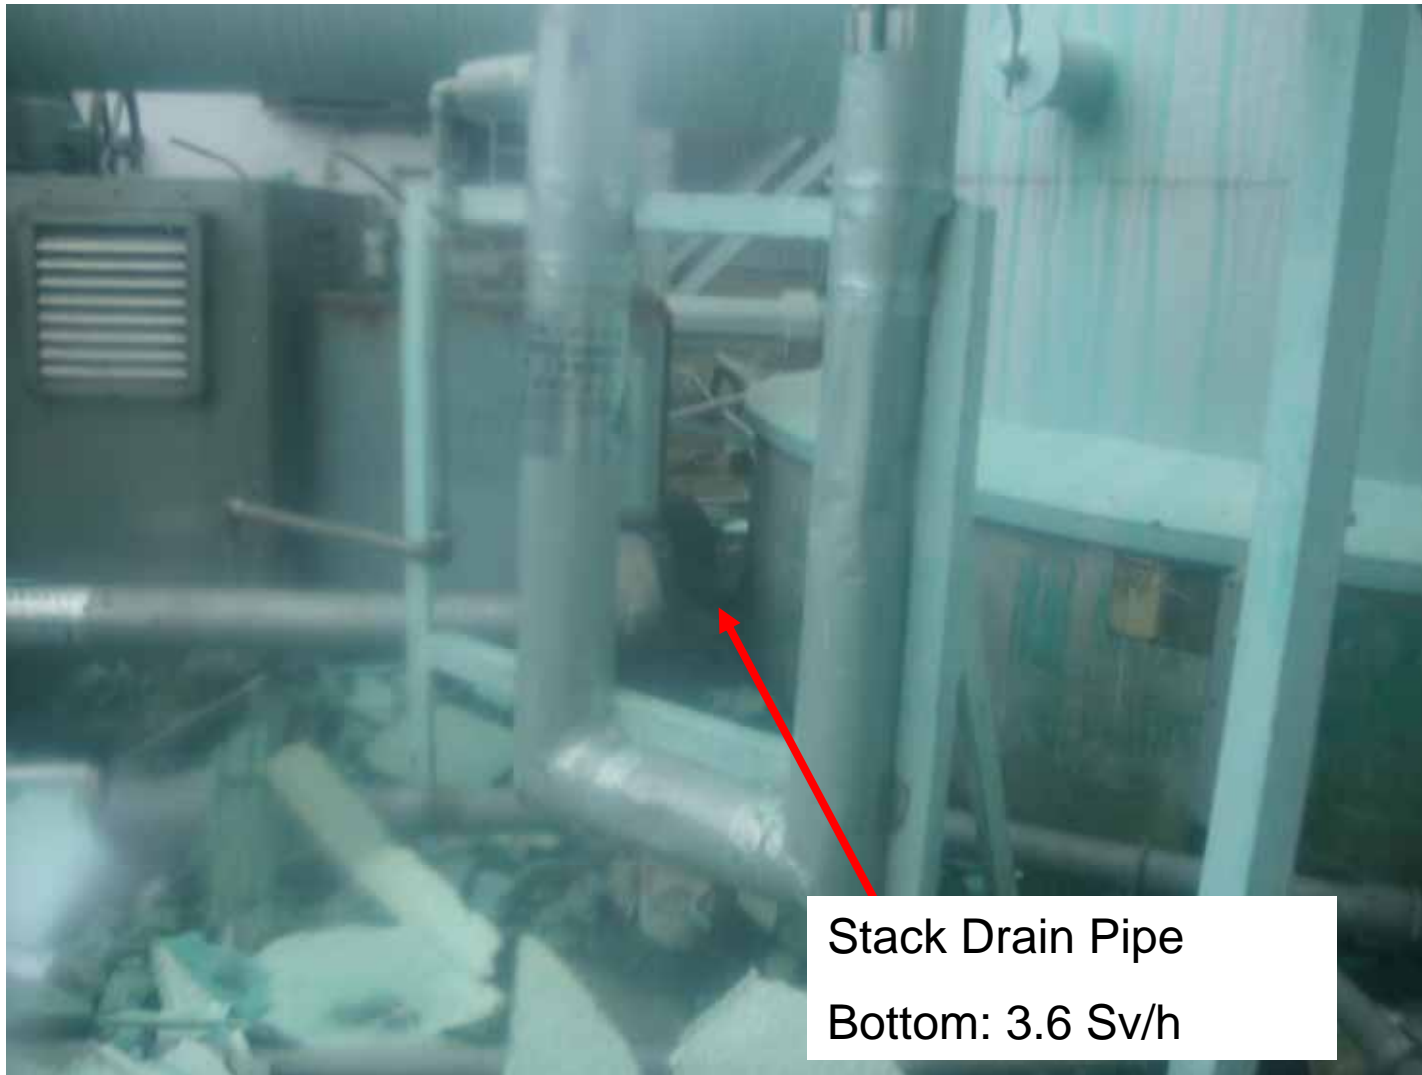

August 5, 2011
Tokyo electric Power Company

Photo taken at stack drain pipe of exhaust stack of Units 1 and 2
taken around 3:30 pm on August 4, 2011
taken by Tokyo Electric Power Company

August 5, 2011
Tokyo electric Power Company

Photo taken at stack drain pipe of exhaust stack of Units 1 and 2 (from west side)
taken around 3:30 pm on August 4, 2011
taken by Tokyo Electric Power Company