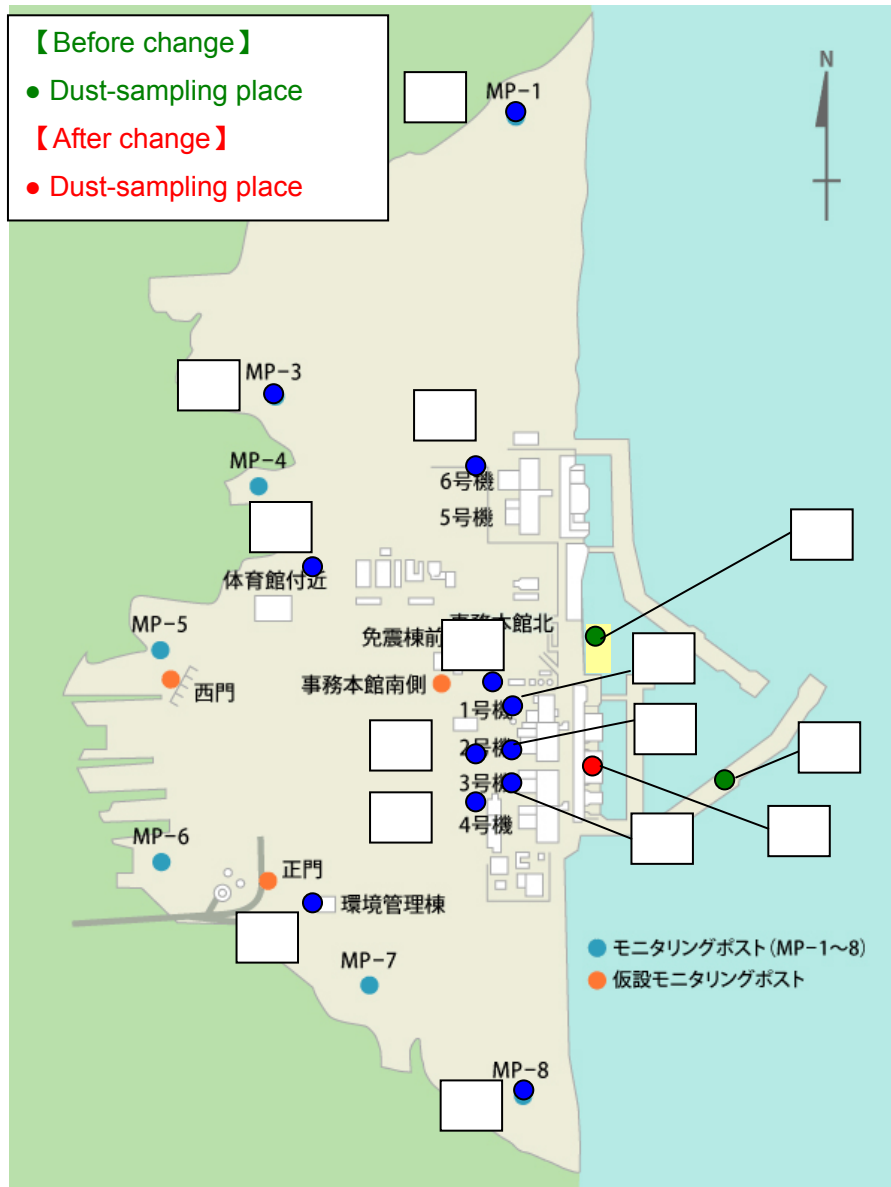

Location of Dust-sampling

List of Dust-sampling places

No.	Place of Sampling	No.	Place of Sampling
	North Side Slope of Unit 1		Switching Yard of Unit 5 and Unit 6
	West Side Slope of Unit 1 &Unit 2		MP-1
	West Side Slope of Unit 3 &Unit 4		MP-3
	Mountainside of Unit 1		MP-8
	Mountainside of Unit 2	—	Upper of South Breakwater
	Mountainside of Unit 3	—	At the top of Mega-Float
	Environment Monitoring Building		Seaside of Unit 1-4
	Water Treatment Building		