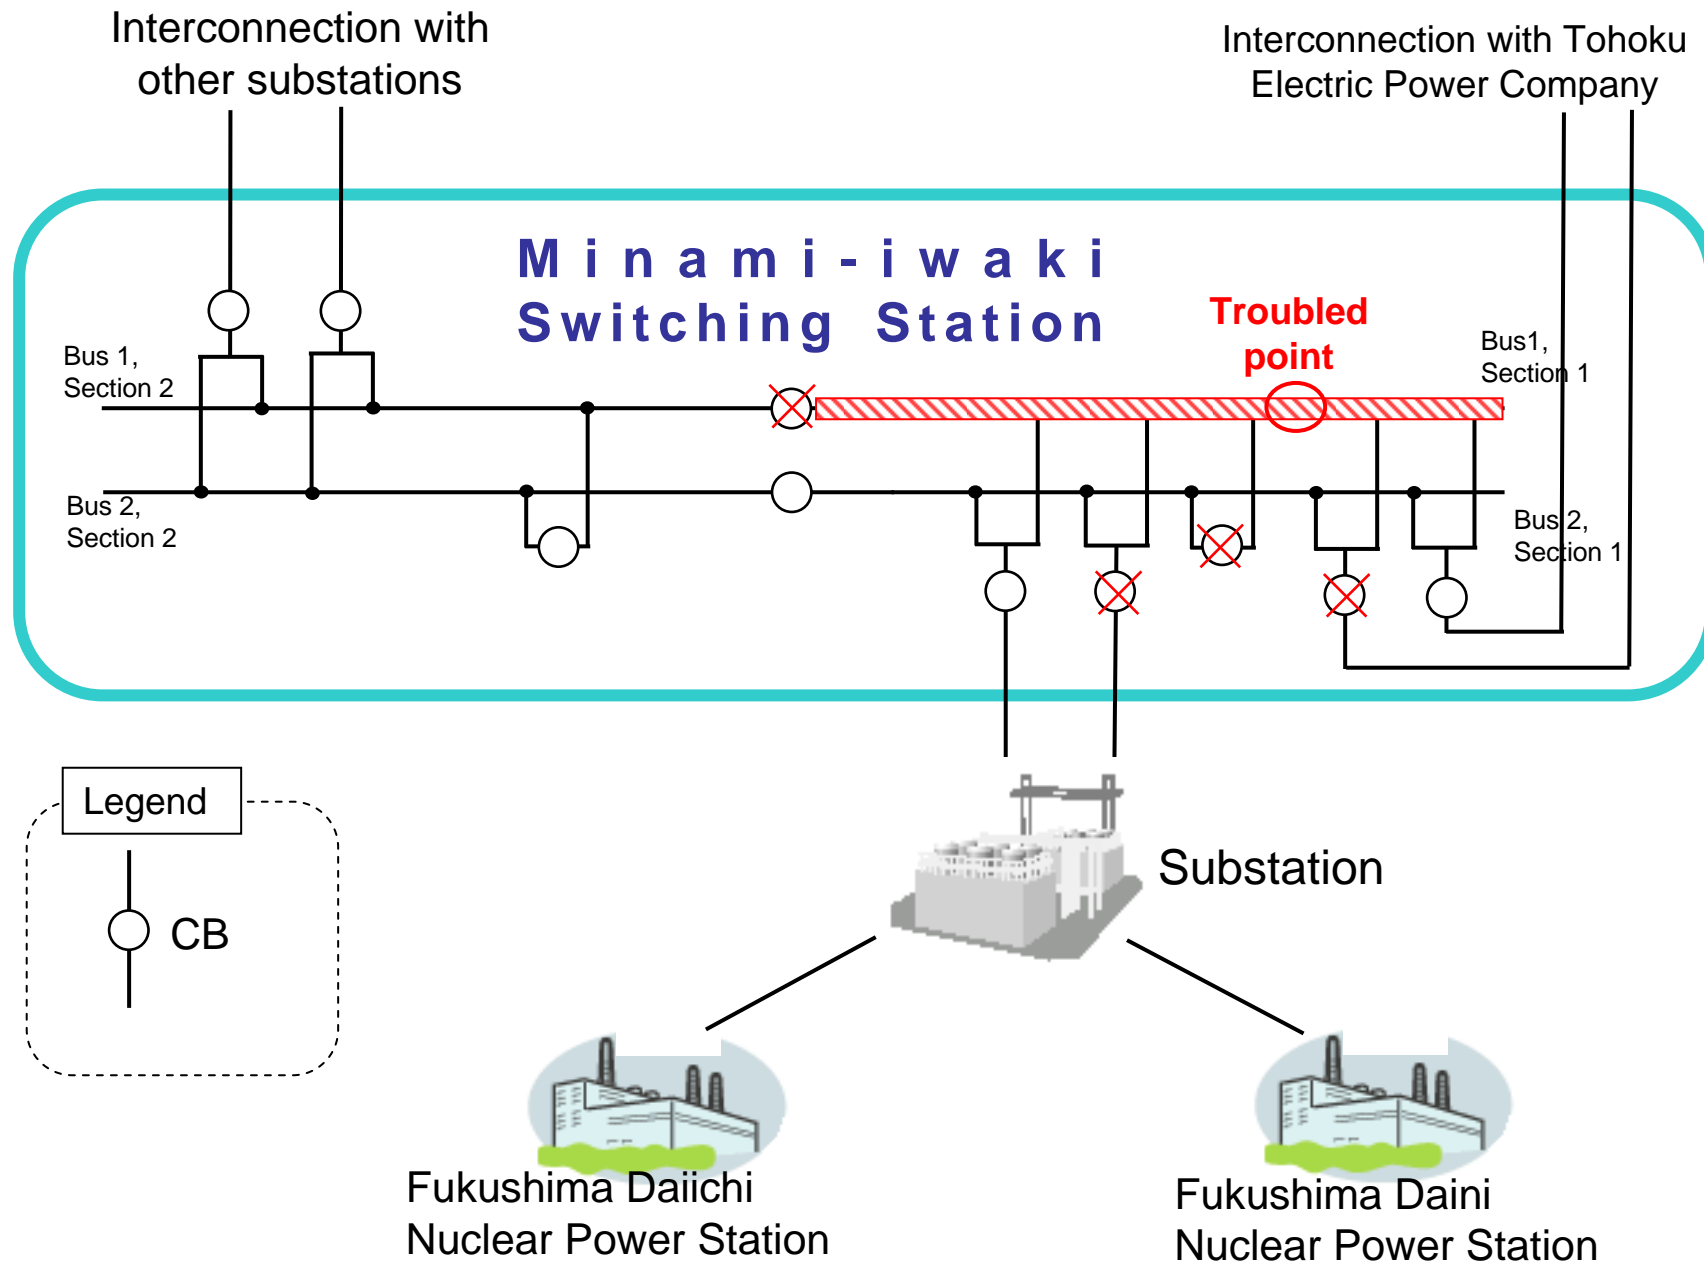

Inspection Status at Minami-iwaki Switching Station

January 18, 2012

Tokyo Electric Power Company

Taken on: January 18, 2012

Taken by: Tokyo Electric Power Company