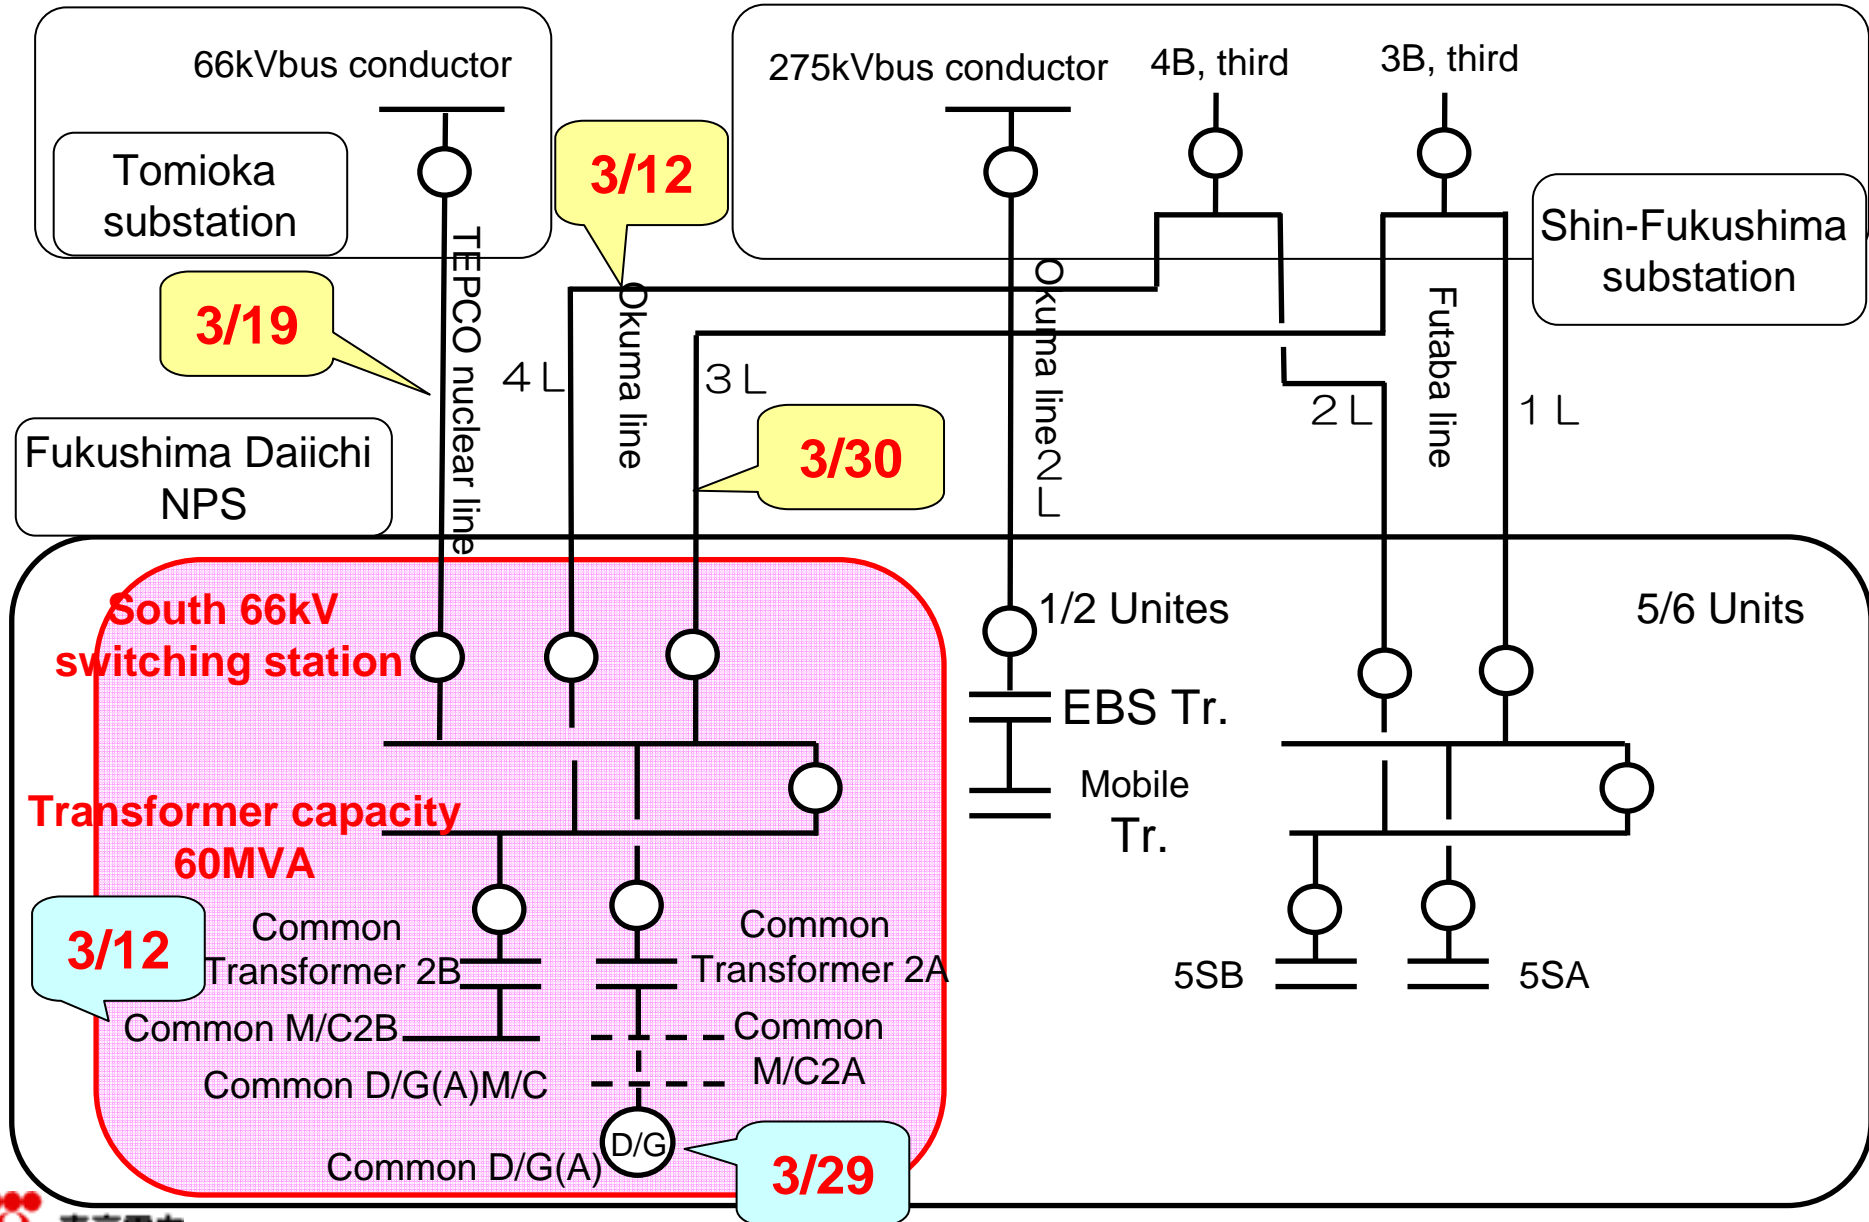

Fukushima Daiichi Nuclear Power Station System Chart <before construction>

Site Photographs of Removing facilities

Mobile CB

Mobile Tr

Mobile mini-clad

TEPCO nuclear line (backup)
transformer

Fukushima Daiichi Nuclear Power Station System Chart <after construction>

Site Photographs

No. 23-2 iron tower

66kV switching facility (GIS)

Common transformer 2B

Common M/C2B