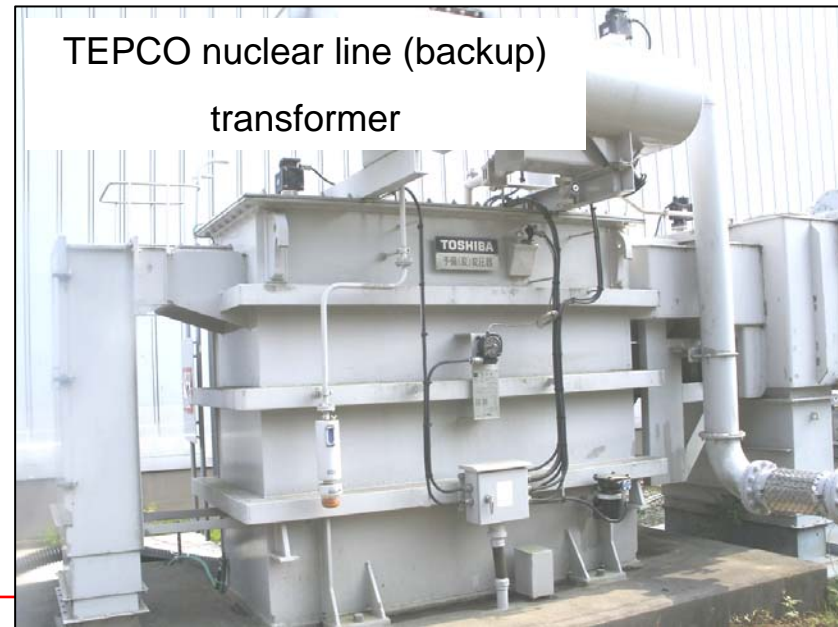

Fukushima Daiichi Nuclear Power Station System Chart <before construction>

Site Photographs of Removing facilities

Mobile CB

Mobile Tr

Mobile mini-clad

TEPCO nuclear line (backup)
transformer

Fukushima Daiichi Nuclear Power Station System Chart <after construction>

Site Photographs

No. 23-2 iron tower

66kV switching facility (GIS)

Common transformer 2B

Common M/C2B