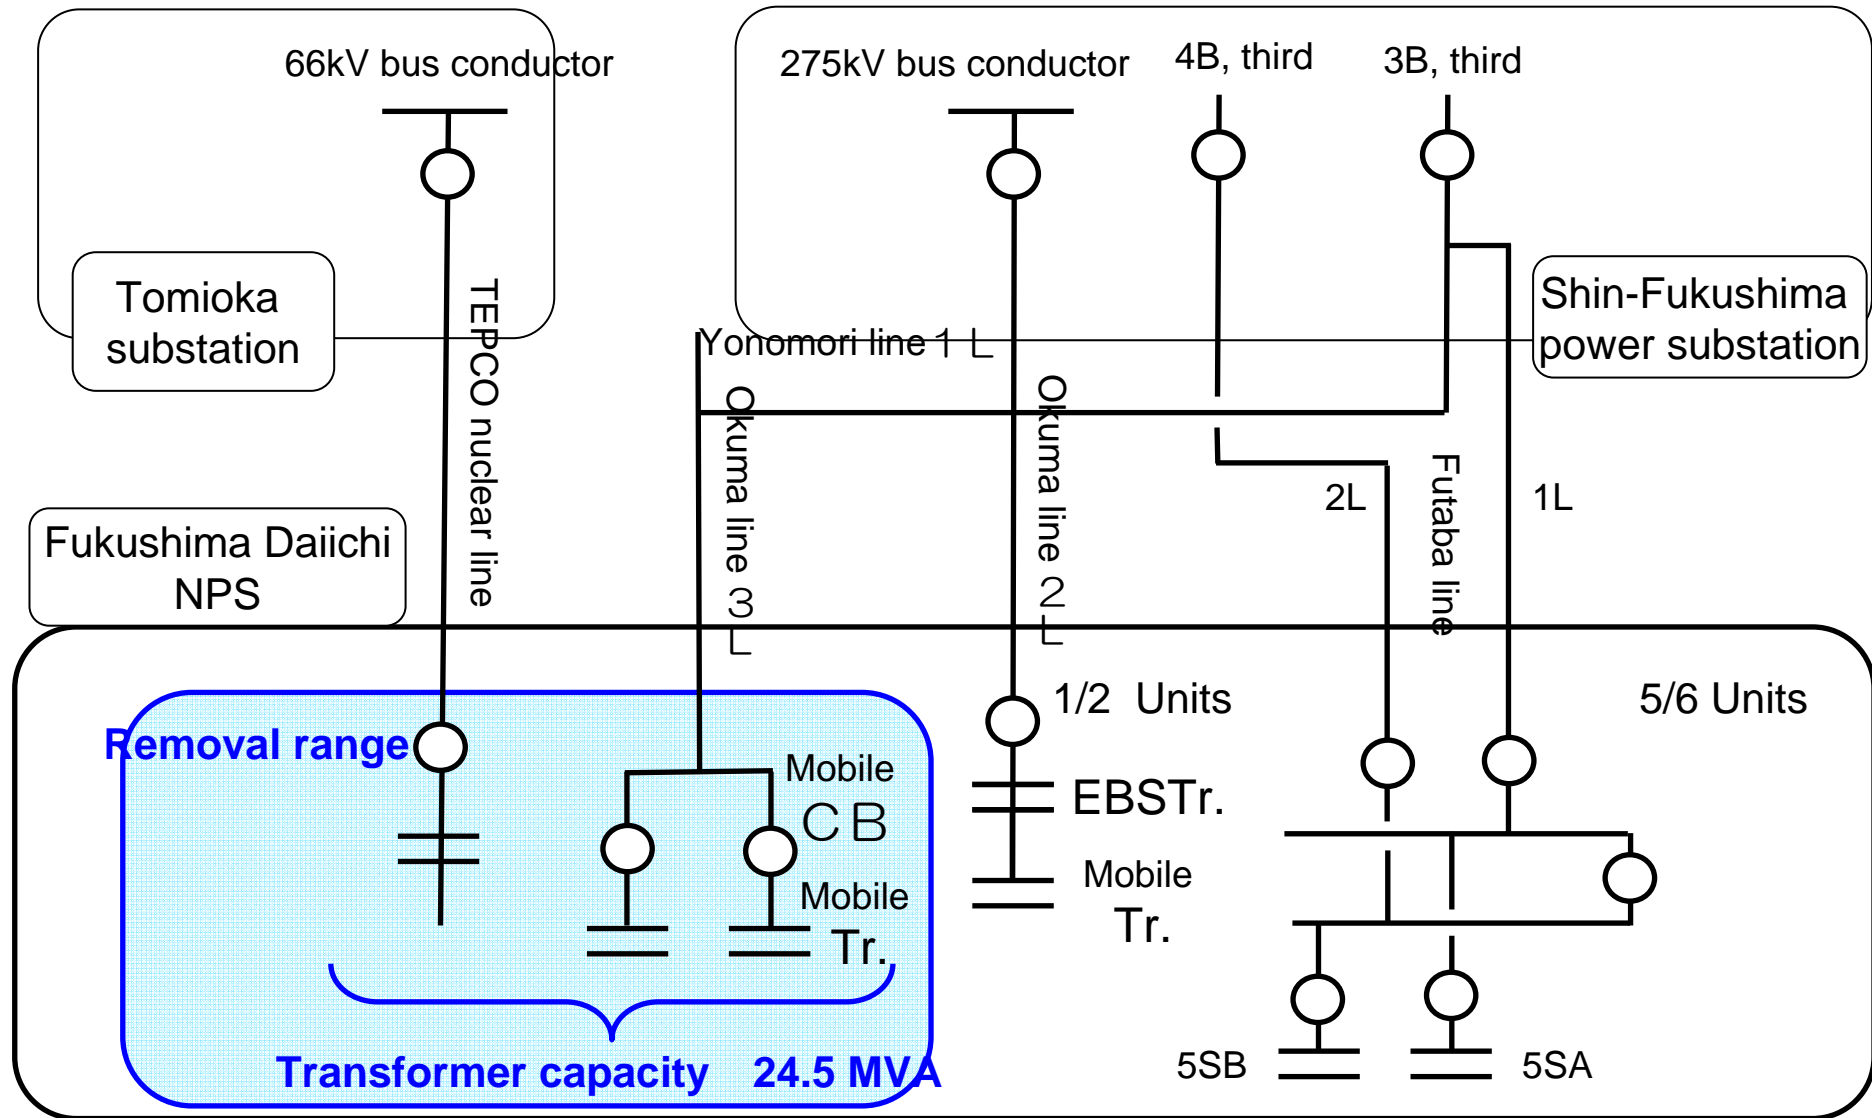

Fukushima Daiichi Nuclear Power Station System Chart <before construction>

Site Photographs of Removing facilities

Mobile CB

Mobile Tr

Mobile mini-clad

TEPCO nuclear line (backup)
transformer

Fukushima Daiichi Nuclear Power Station System Chart <after construction>

Site Photographs

No. 23-2 iron tower

66kV switching facility (GIS)

Common transformer 2B

Common M/C2B